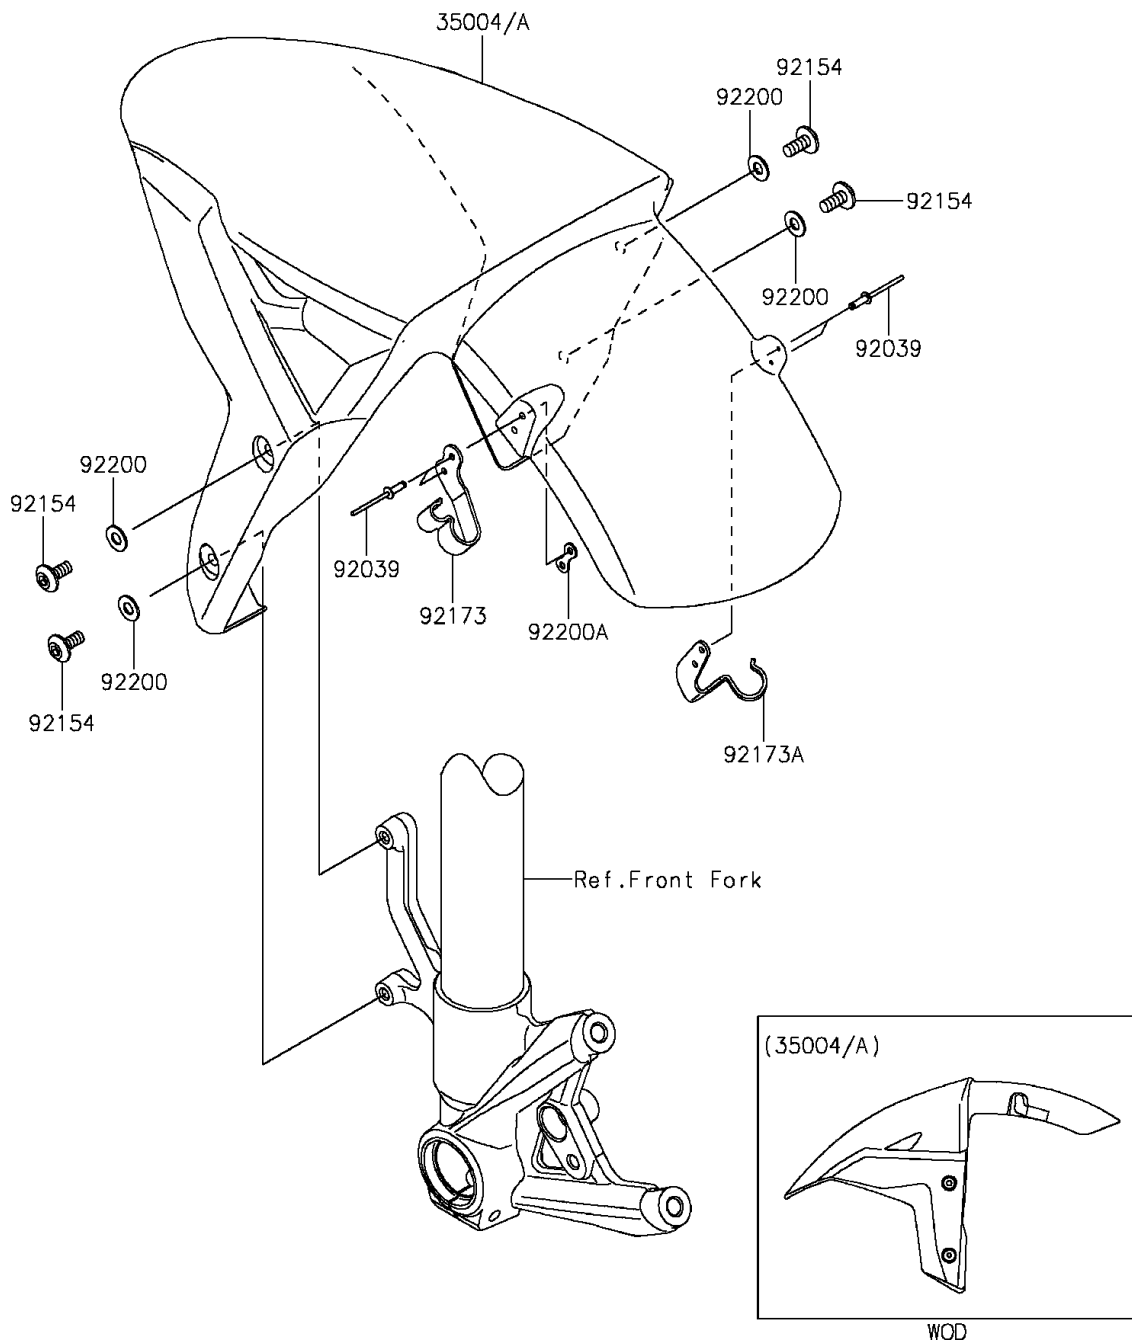

2015 Ninja H2™R PARTS DIAGRAM

Front Fender(s)

F2171

2015 Ninja H2™R PARTS LIST

Front Fender(s)

ITEM NAME	PART NUMBER	QUANTITY
FENDER-FRONT,M.C.BLACK (Ref # 35004)	35004-0342-51C	1
RIVET,3.2X9.5 (Ref # 92039)	92039-0752	1
BOLT,SOCKET,6X14 (Ref # 92154)	92154-0745	1
CLAMP,FENDER,LH (Ref # 92173)	92173-1376	1
CLAMP,FENDER,RH (Ref # 92173A)	92173-1481	1
WASHER,6.5X14X1 (Ref # 92200)	92200-1388	1
WASHER (Ref # 92200A)	92200-1757	1