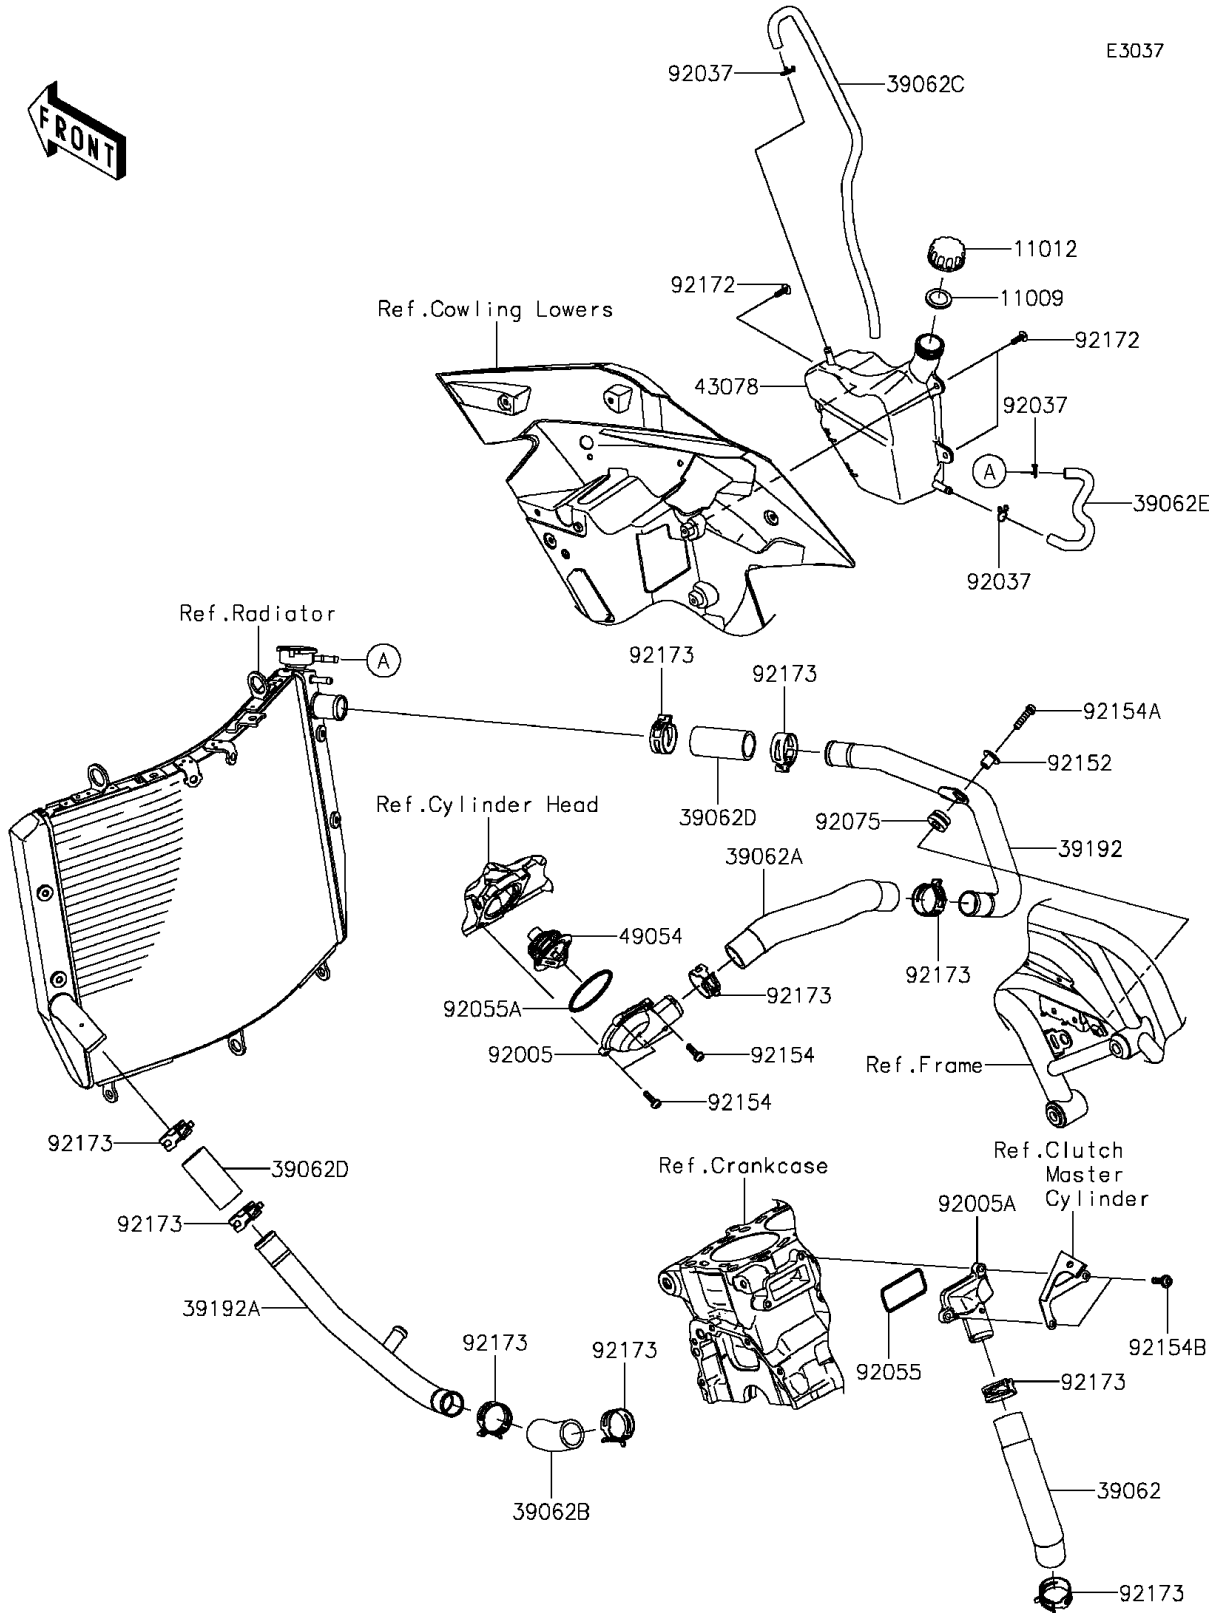

2015 Ninja H2™R PARTS DIAGRAM

Water Pipe

2015 Ninja H2™R PARTS LIST

Water Pipe

| ITEM NAME | PART NUMBER | QUANTITY |
|---|-------------|----------|
| GASKET,RESERVOIR TANK CAP (Ref # 11009) | 11009-1145 | 1 |
| CAP (Ref # 11012) | 11012-1084 | 1 |
| HOSE-COOLING,W/PUMP-FITTING (Ref # 39062) | 39062-0681 | 1 |
| HOSE-COOLING,THERMO-W/PIPE (Ref # 39062A) | 39062-0682 | 1 |
| HOSE-COOLING,W/PIPE-W/PUMP (Ref # 39062B) | 39062-0683 | 1 |
| HOSE-COOLING,OVER FLOW (Ref # 39062C) | 39062-0687 | 1 |
| HOSE-COOLING,RADIATOR-W/PIPE (Ref # 39062D) | 39062-0701 | 1 |
| HOSE-COOLING,RETURN (Ref # 39062E) | 39062-0718 | 1 |
| PIPE-WATER,RAD.-THERMO COVER (Ref # 39192) | 39192-0584 | 1 |
| PIPE-WATER,RADIATOR-WATER PUMP (Ref # 39192A) | 39192-0585 | 1 |
| RESERVOIR (Ref # 43078) | 43078-0574 | 1 |
| THERMOSTAT (Ref # 49054) | 49054-0004 | 1 |
| FITTING,THERMO COVER (Ref # 92005) | 92005-0770 | 1 |
| FITTING,CYLINDER (Ref # 92005A) | 92005-0772 | 1 |
| CLAMP,TUBE (Ref # 92037) | 92037-147 | 1 |
| RING-O (Ref # 92055) | 92055-0809 | 1 |
| RING-O,54.5X2.6 (Ref # 92055A) | 92055-0810 | 1 |
| DAMPER,RUBBER (Ref # 92075) | 92075-1123 | 1 |
| COLLAR (Ref # 92152) | 92152-2112 | 1 |
| BOLT,SOCKET,5X16 (Ref # 92154) | 92154-1449 | 1 |
| BOLT,SOCKET,6X25 (Ref # 92154A) | 92154-1457 | 1 |
| BOLT,SOCKET,6X20 (Ref # 92154B) | 92154-1499 | 1 |
| SCREW,TAPPING,5X16 (Ref # 92172) | 92172-0175 | 1 |
| CLAMP,34MM (Ref # 92173) | 92173-1360 | 1 |