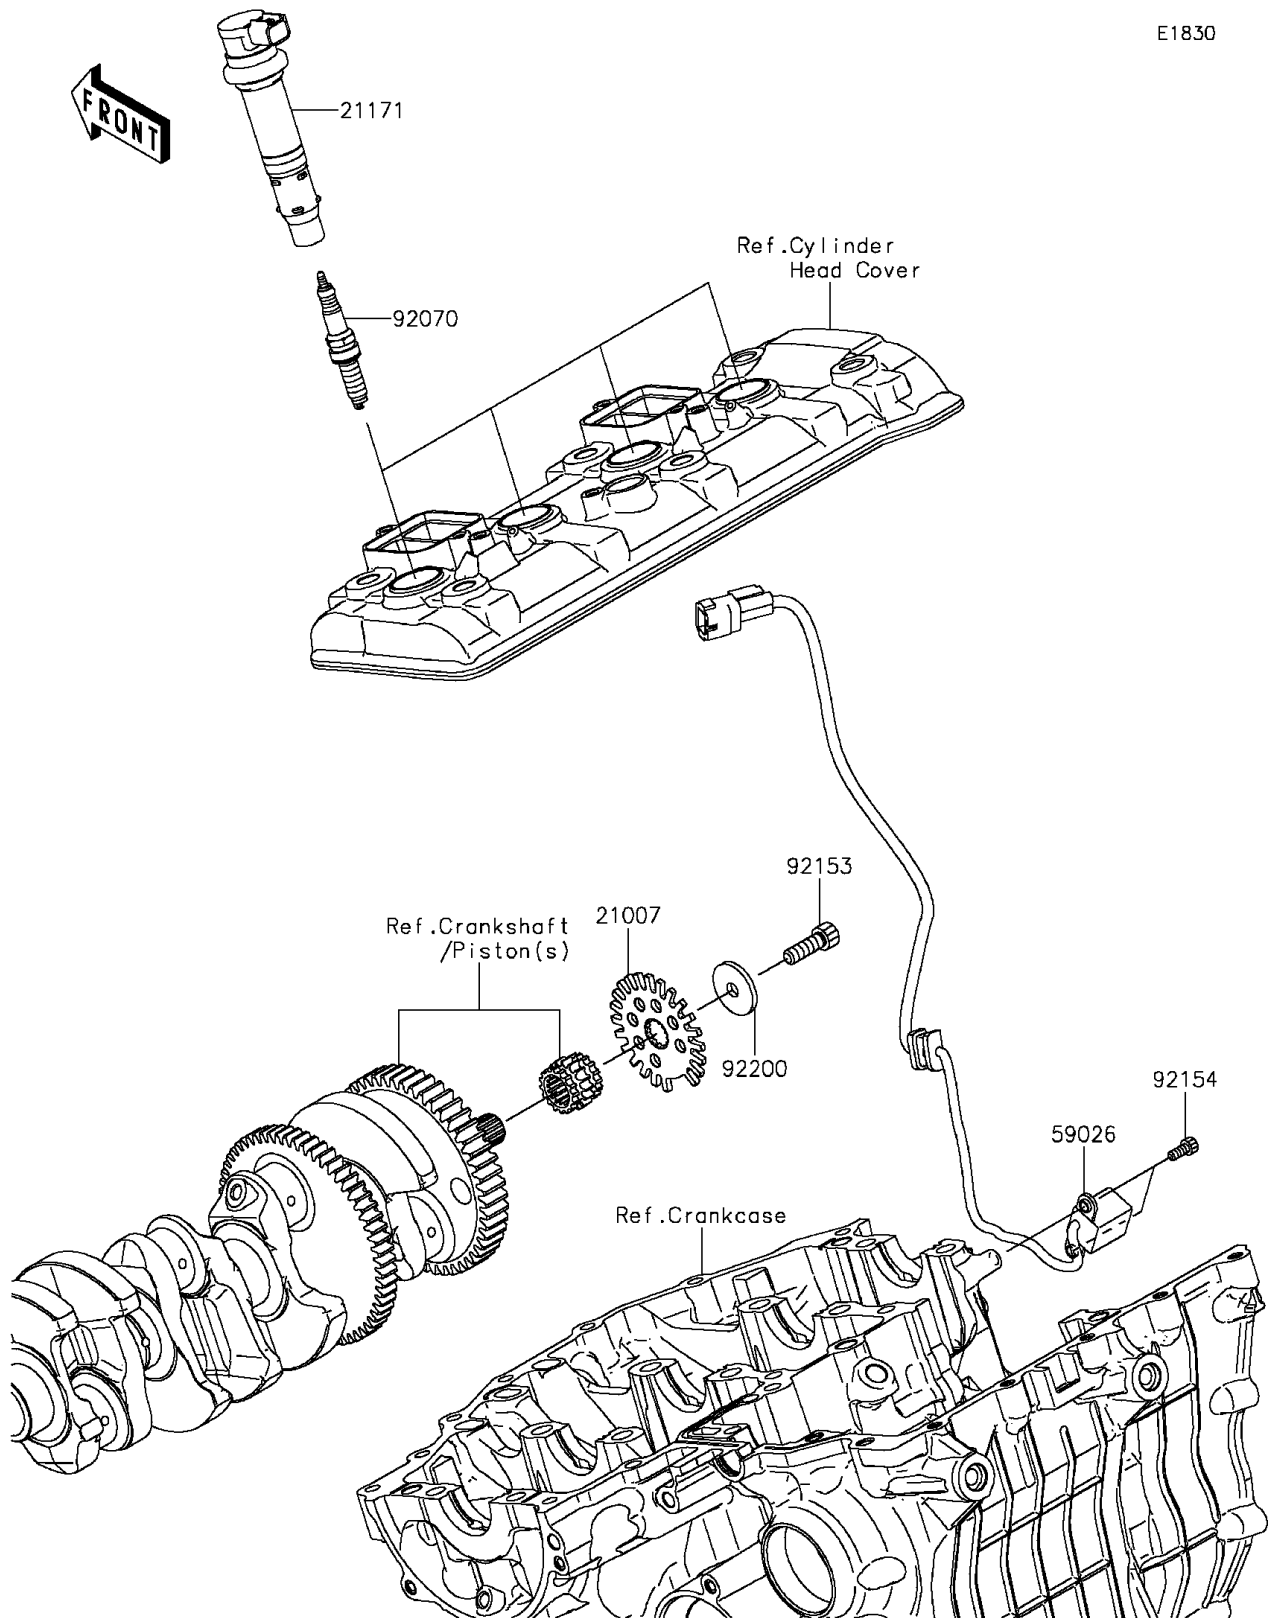

2015 Ninja H2™R PARTS DIAGRAM

Ignition System

E1830

2015 Ninja H2™R PARTS LIST

Ignition System

ITEM NAME	PART NUMBER	QUANTITY
ROTOR,PULSING (Ref # 21007)	21007-0622	1
COIL-ASSY-IGNITION (Ref # 21171)	21171-0732	1
COIL-PULSING (Ref # 59026)	59026-0042	1
PLUG-SPARK,SILMAR9B9(NGK) (Ref # 92070)	92070-0047	1
BOLT,8X25 (Ref # 92153)	92153-1191	1
BOLT,SOCKET,5X12 (Ref # 92154)	92154-0503	1
WASHER,8.2X30X3 (Ref # 92200)	92200-2142	1