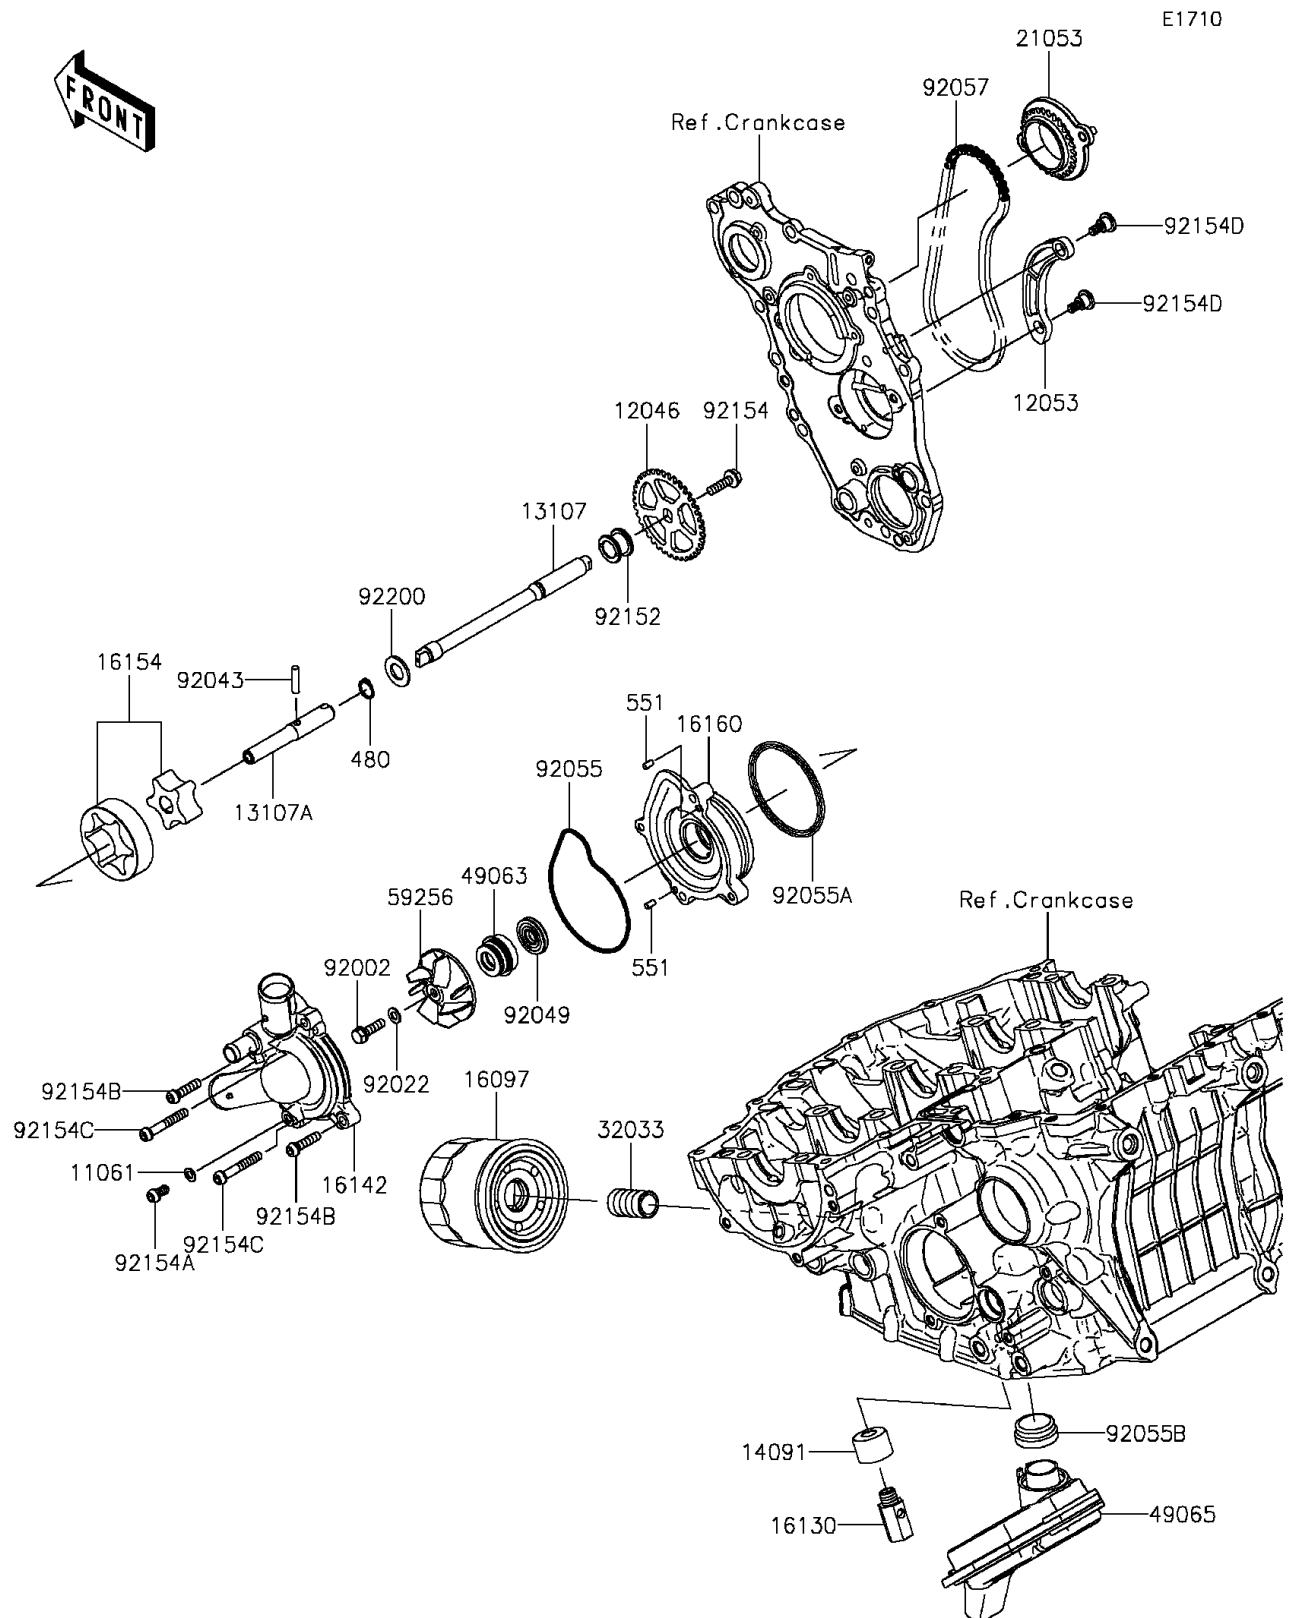

2015 Ninja H2™R PARTS DIAGRAM

Oil Pump/Oil Filter

2015 Ninja H2™R PARTS LIST

Oil Pump/Oil Filter

ITEM NAME	PART NUMBER	QUANTITY
CIRCLIP-TYPE-C,13MM (Ref # 480)	480J1300	1
PIN-DOWEL,4X8 (Ref # 551)	551A0408	1
GASKET (Ref # 11061)	11061-0107	1
SPROCKET,OIL PUMP,38T (Ref # 12046)	12046-0094	1
GUIDE-CHAIN (Ref # 12053)	12053-0218	1
SHAFT,RH (Ref # 13107)	13107-0809	1
SHAFT,LH (Ref # 13107A)	13107-0810	1
COVER,VALVE (Ref # 14091)	14091-0497	1
FILTER-ASSY-OIL (Ref # 16097)	16097-0009	1
VALVE-ASSY-RELIEF (Ref # 16130)	16130-0005	1
COVER-PUMP,WATER (Ref # 16142)	16142-0733	1
ROTOR-PUMP,OIL (Ref # 16154)	16154-0723	1
BODY,WATER PUMP (Ref # 16160)	16160-0786	1
SPROCKET-ASSY,PUMP DRIVE,29T (Ref # 21053)	21053-0007	1
PIPE,OIL FILTER (Ref # 32033)	32033-1535	1
SEAL-MECHANICAL,WATER (Ref # 49063)	49063-1055	1
FILTER-OIL (Ref # 49065)	49065-0037	1
IMPELLER (Ref # 59256)	59256-0011	1
BOLT,6X22 (Ref # 92002)	92002-1154	1
WASHER,6.1X12X1 (Ref # 92022)	92022-077	1
PIN,5X21.8 (Ref # 92043)	92043-1518	1
SEAL-OIL (Ref # 92049)	92049-0778	1
RING-O,WATER PUMP (Ref # 92055)	92055-0208	1
RING-O,68.2X2.4 (Ref # 92055A)	92055-1338	1
RING-O,OIL FILTER (Ref # 92055B)	92055-1503	1
CHAIN,92RH2005-76M (Ref # 92057)	92057-0635	1
COLLAR (Ref # 92152)	92152-1935	1
BOLT,FLANGED,6X22 (Ref # 92154)	92154-0387	1
BOLT,SOCKET,6X12 (Ref # 92154A)	92154-1453	1

2015 Ninja H2™R PARTS LIST

Oil Pump/Oil Filter

ITEM NAME	PART NUMBER	QUANTITY
BOLT,SOCKET,6X25 (Ref # 92154B)	92154-1457	1
BOLT,SOCKET,6X40 (Ref # 92154C)	92154-1459	1
BOLT (Ref # 92154D)	92154-1651	1
WASHER,13X24X2 (Ref # 92200)	92200-0451	1