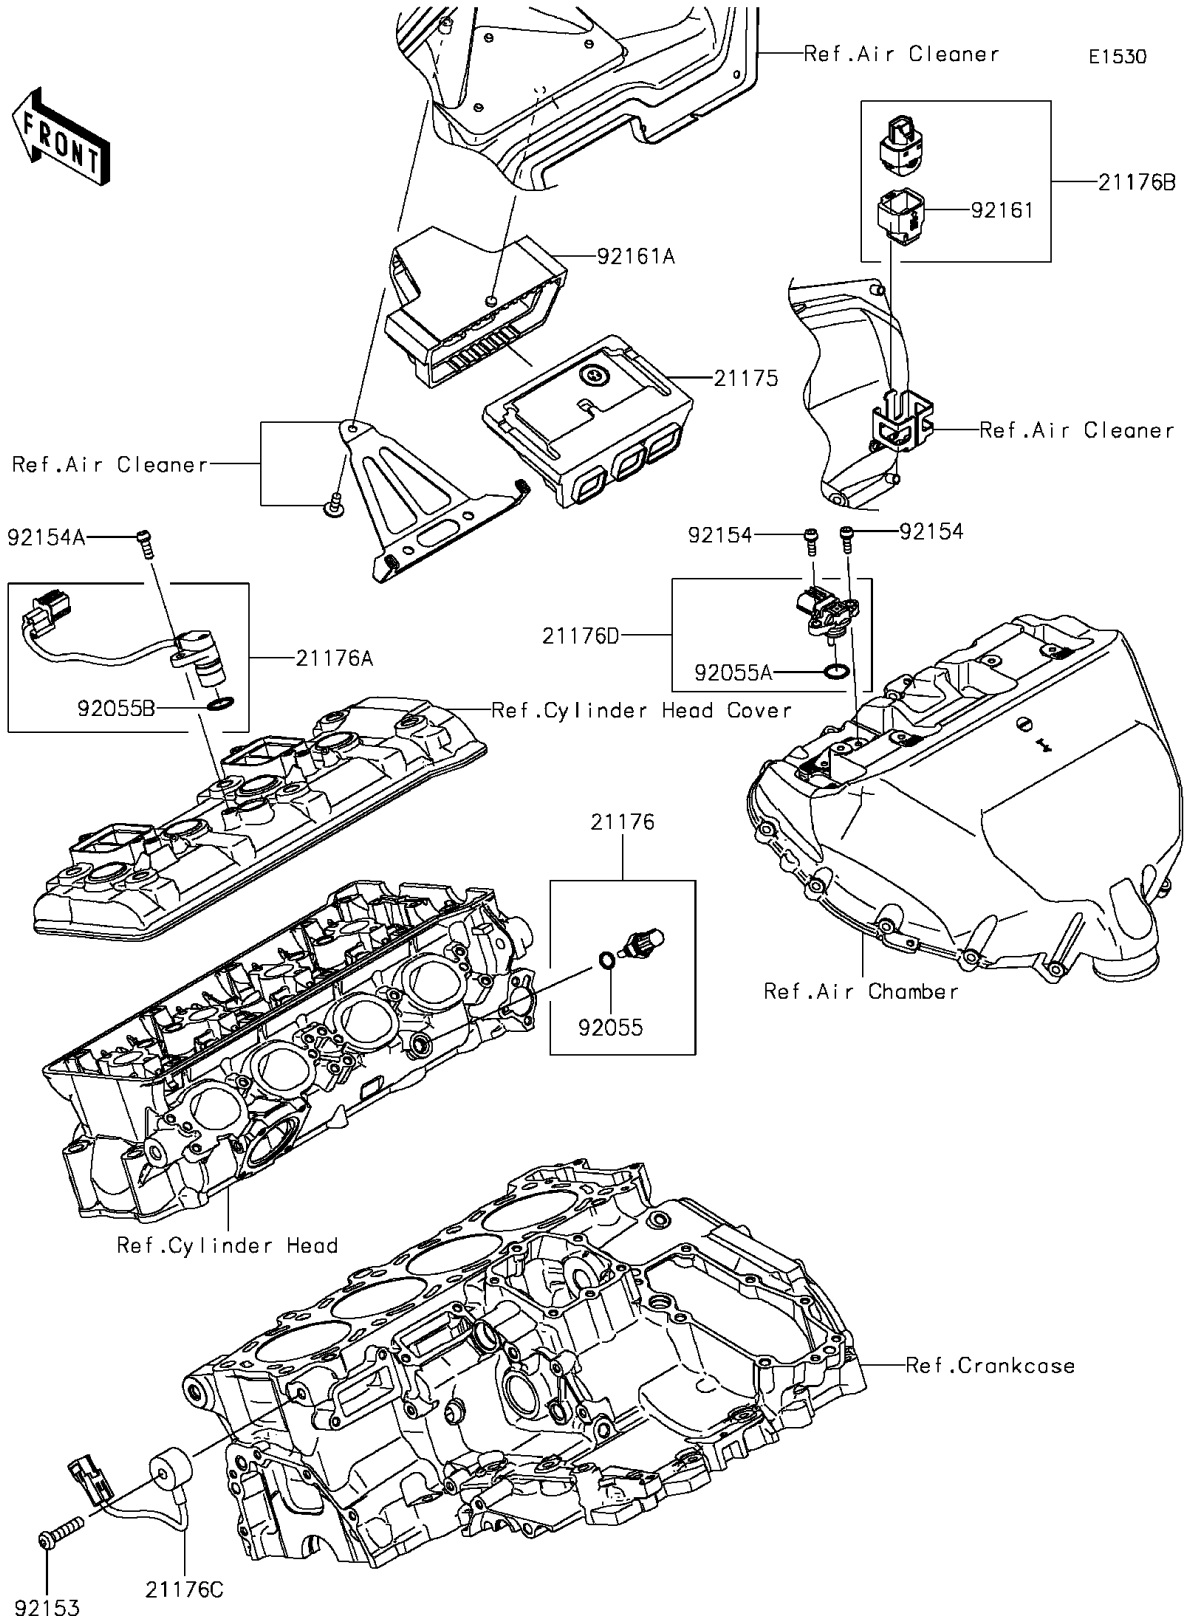

2015 Ninja H2™R PARTS DIAGRAM

Fuel Injection

2015 Ninja H2™R PARTS LIST

Fuel Injection

ITEM NAME	PART NUMBER	QUANTITY
CONTROL UNIT-ELECTRONIC (Ref # 21175)	21175-0965	1
SENSOR,WATER TEMP (Ref # 21176)	21176-0009	1
SENSOR,CAM (Ref # 21176A)	21176-0101	1
SENSOR,VEHICLE-DOWN (Ref # 21176B)	21176-0704	1
SENSOR,KNOCK (Ref # 21176C)	21176-0788	1
SENSOR,INTAKE TEMP&PRESSURE (Ref # 21176D)	21176-0791	1
RING-O,9.5X1.9 (Ref # 92055)	92055-0016	1
RING-O (Ref # 92055A)	92055-0842	1
RING-O (Ref # 92055B)	92055-1639	1
BOLT,SOCKET,8X35 (Ref # 92153)	92153-0419	1
BOLT,SOCKET,5X16 (Ref # 92154)	92154-1449	1
BOLT,SOCKET,6X16 (Ref # 92154A)	92154-1454	1
DAMPER (Ref # 92161)	92161-0951	1
DAMPER,ECU (Ref # 92161A)	92161-1719	1