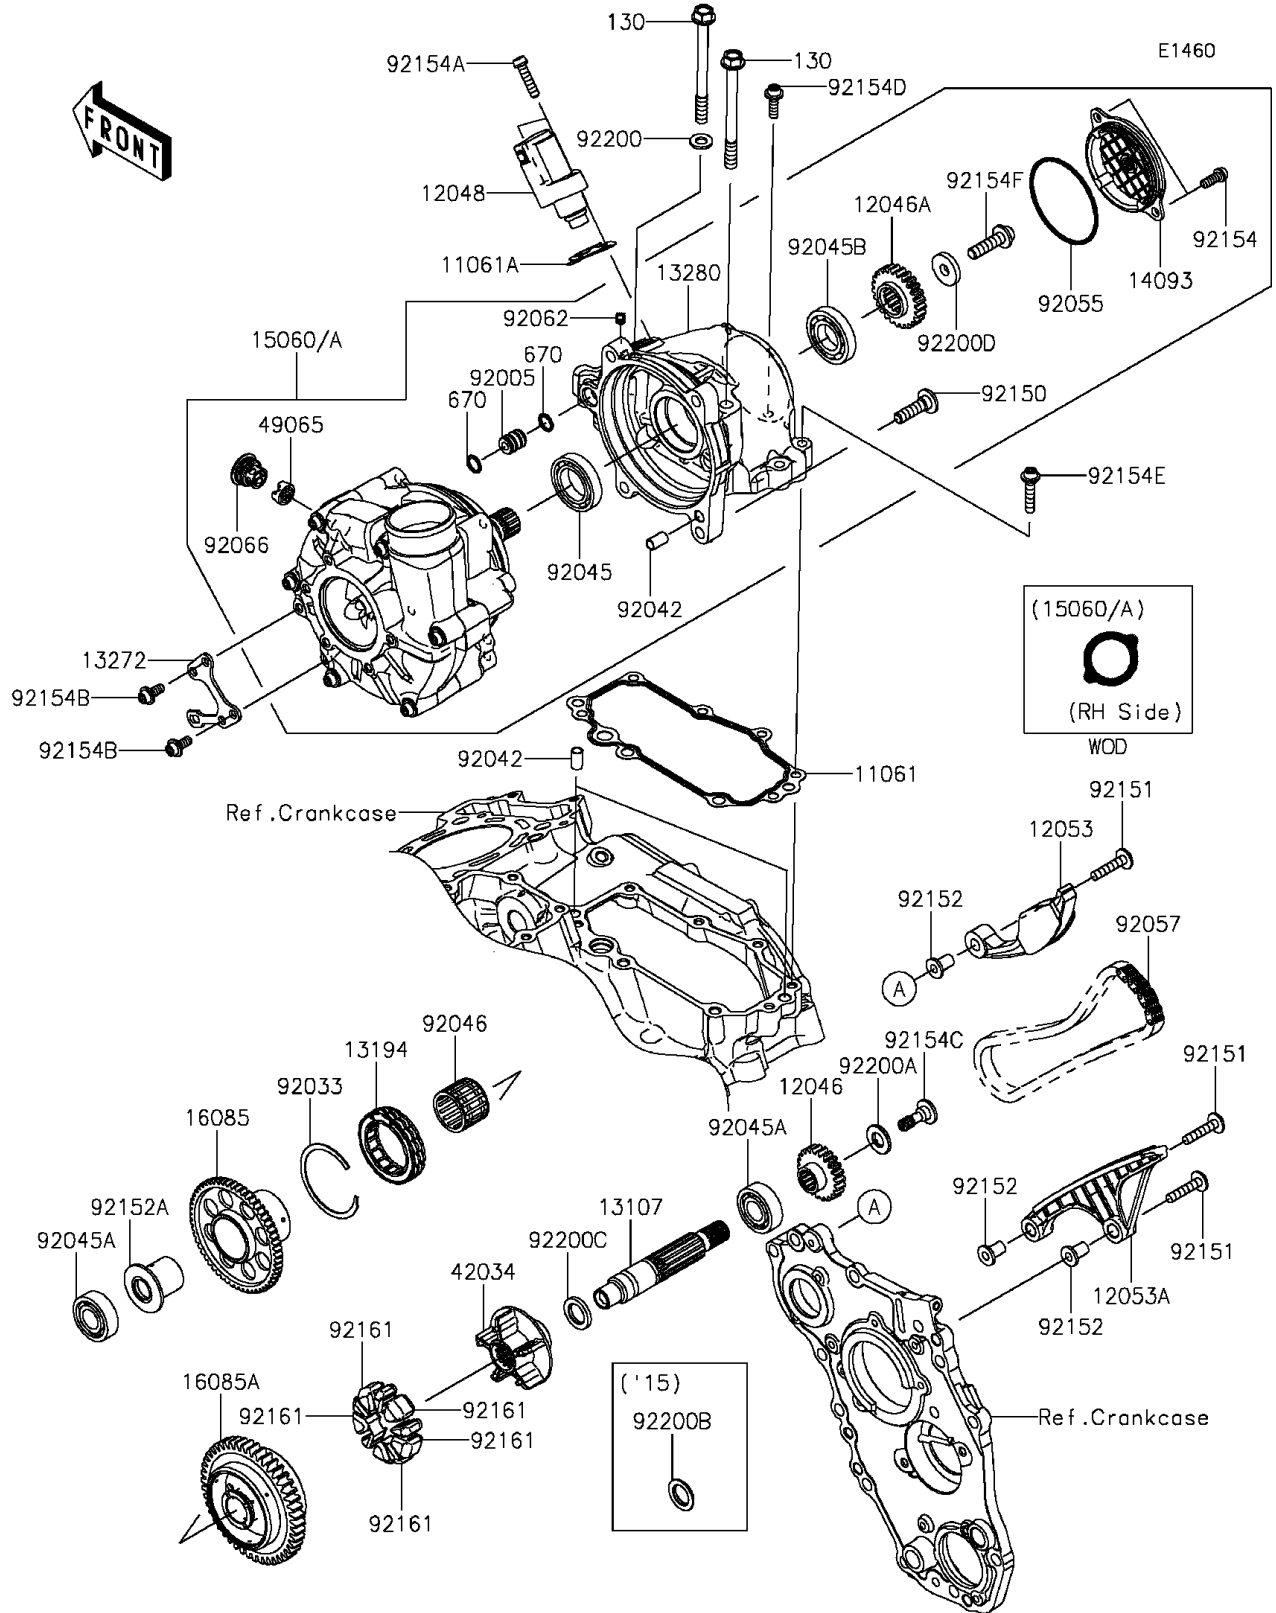

2015 Ninja H2™R PARTS DIAGRAM

Super Charger

2015 Ninja H2™R PARTS LIST

Super Charger

ITEM NAME	PART NUMBER	QUANTITY
GASKET,HOLDER (Ref # 11061)	11061-0948	1
GASKET,TENSIONER (Ref # 11061A)	11061-0959	1
SPROCKET,DRIVE,22T (Ref # 12046)	12046-0581	1
SPROCKET,DRIVEN,25T (Ref # 12046A)	12046-0584	1
TENSIONER-ASSY (Ref # 12048)	12048-0094	1
GUIDE-CHAIN,UPP (Ref # 12053)	12053-0219	1
GUIDE-CHAIN,LWR (Ref # 12053A)	12053-0220	1
SHAFT (Ref # 13107)	13107-0821	1
CLUTCH-ONEWAY (Ref # 13194)	13194-0017	1
PLATE (Ref # 13272)	13272-1849	1
HOLDER (Ref # 13280)	13280-0848	1
COVER (Ref # 14093)	14093-0131	1
COMPRESSOR-ASSY (Ref # 15060)	15060-0001	1
GEAR,STARTER,56T (Ref # 16085)	16085-0633	1
GEAR,BALANCER,46T (Ref # 16085A)	16085-0634	1
COUPLING (Ref # 42034)	42034-0741	1
FILTER-OIL (Ref # 49065)	49065-0041	1
FITTING,OIL LINE (Ref # 92005)	92005-0769	1
RING-SNAP (Ref # 92033)	92033-3731	1
PIN,DOWEL,6.3X8X14 (Ref # 92042)	92042-007	1
BEARING-BALL,#6905 (Ref # 92045)	92045-036	1
BEARING-BALL,6202ZC3 (Ref # 92045A)	92045-0785	1
BEARING-BALL (Ref # 92045B)	92045-1404	1
BEARING-NEEDLE,22X32X24 (Ref # 92046)	92046-0622	1
RING-O,2.4X62.6 (Ref # 92055)	92055-0790	1
CHAIN,98XRH2020-78N2 (Ref # 92057)	92057-0633	1
NOZZLE (Ref # 92062)	92062-0004	1
PLUG (Ref # 92066)	92066-0821	1
BOLT,8X30 (Ref # 92150)	92150-1728	1