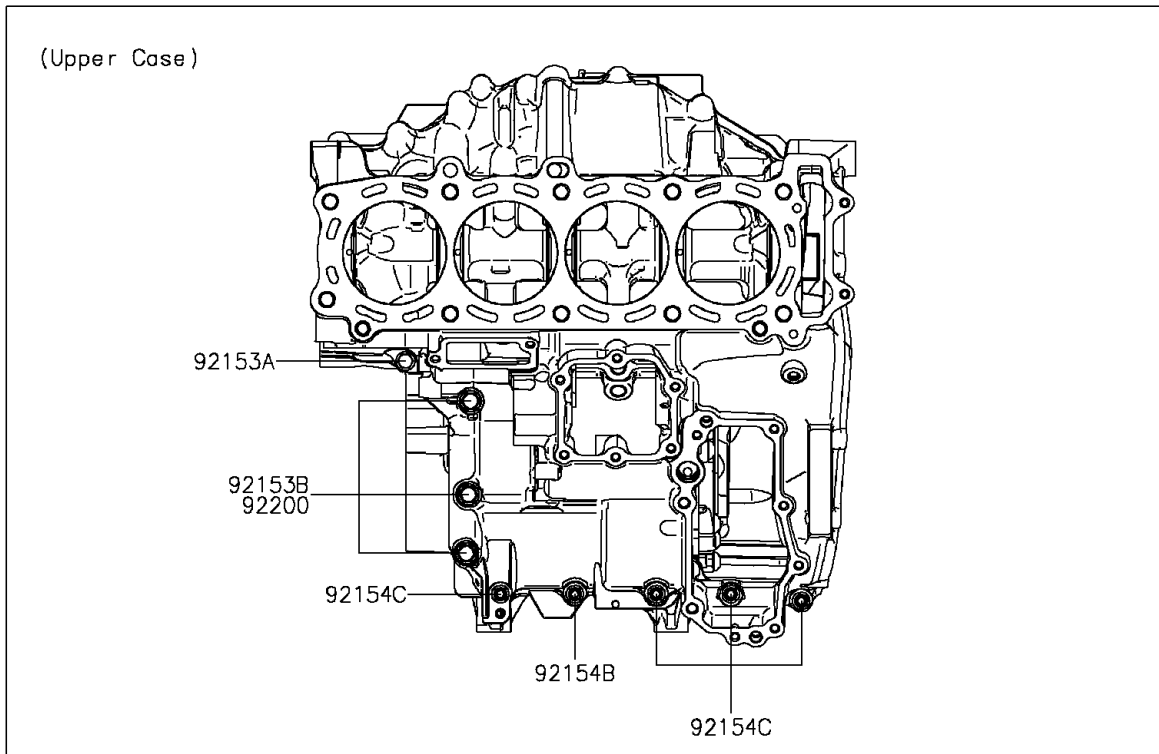

2015 Ninja H2™R PARTS DIAGRAM

Crankcase Bolt Pattern

E1412

2015 Ninja H2™R PARTS LIST

Crankcase Bolt Pattern

ITEM NAME	PART NUMBER	QUANTITY
BOLT,FLANGED,7X85 (Ref # 92150)	92150-1251	1
BOLT,FLANGED,7X45 (Ref # 92153)	92153-1041	1
BOLT,FLANGED,7X60 (Ref # 92153A)	92153-1045	1
BOLT,8X63 (Ref # 92153B)	92153-1110	1
BOLT,FLANGED,10X100 (Ref # 92154)	92154-1446	1
BOLT,FLANGED,10X120 (Ref # 92154A)	92154-1447	1
BOLT,SOCKET,6X30 (Ref # 92154B)	92154-1463	1
BOLT,SOCKET,6X40 (Ref # 92154C)	92154-1465	1
WASHER,8.2X16X1.6 (Ref # 92200)	92200-0047	1
WASHER,10.2X18.4X1.8 (Ref # 92200A)	92200-0990	1