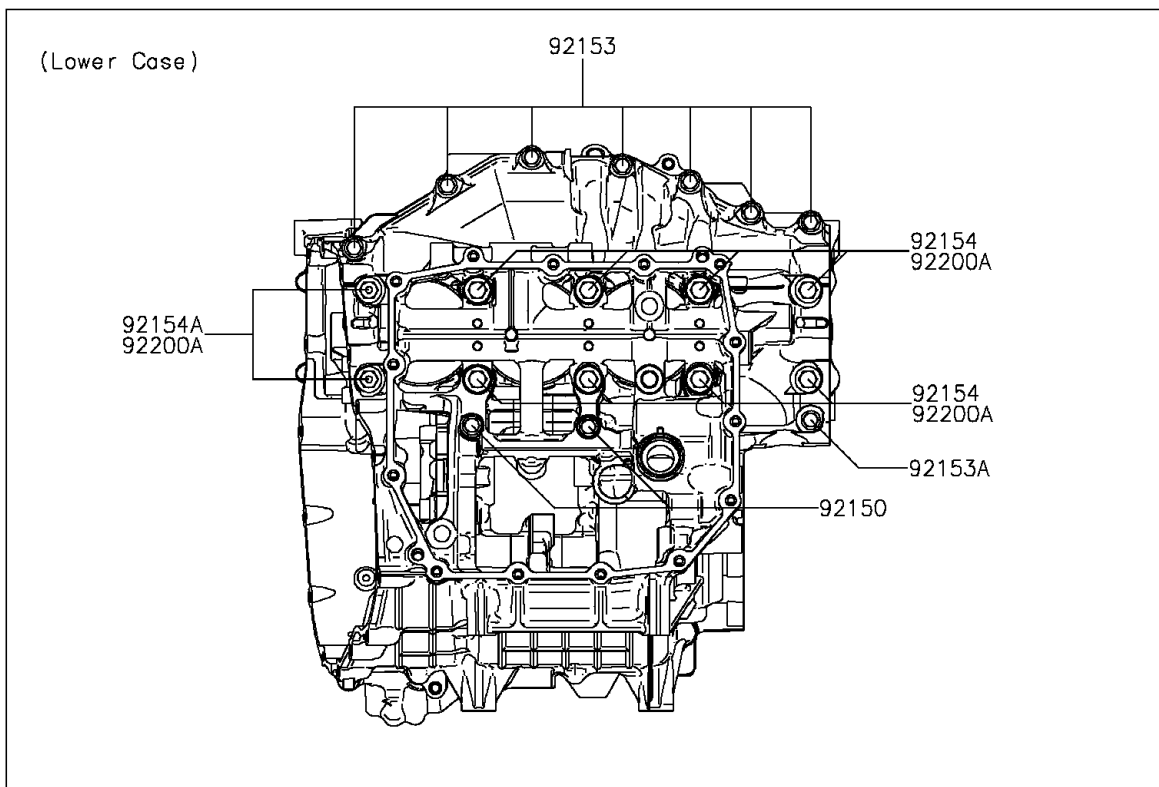

2015 Ninja H2™R PARTS DIAGRAM

Crankcase Bolt Pattern

E1412

2015 Ninja H2™R PARTS LIST

Crankcase Bolt Pattern

ITEM NAME	PART NUMBER	QUANTITY
BOLT,FLANGED,7X85 (Ref # 92150)	92150-1251	1
BOLT,FLANGED,7X45 (Ref # 92153)	92153-1041	1
BOLT,FLANGED,7X60 (Ref # 92153A)	92153-1045	1
BOLT,8X63 (Ref # 92153B)	92153-1110	1
BOLT,FLANGED,10X100 (Ref # 92154)	92154-1446	1
BOLT,FLANGED,10X120 (Ref # 92154A)	92154-1447	1
BOLT,SOCKET,6X30 (Ref # 92154B)	92154-1463	1
BOLT,SOCKET,6X40 (Ref # 92154C)	92154-1465	1
WASHER,8.2X16X1.6 (Ref # 92200)	92200-0047	1
WASHER,10.2X18.4X1.8 (Ref # 92200A)	92200-0990	1