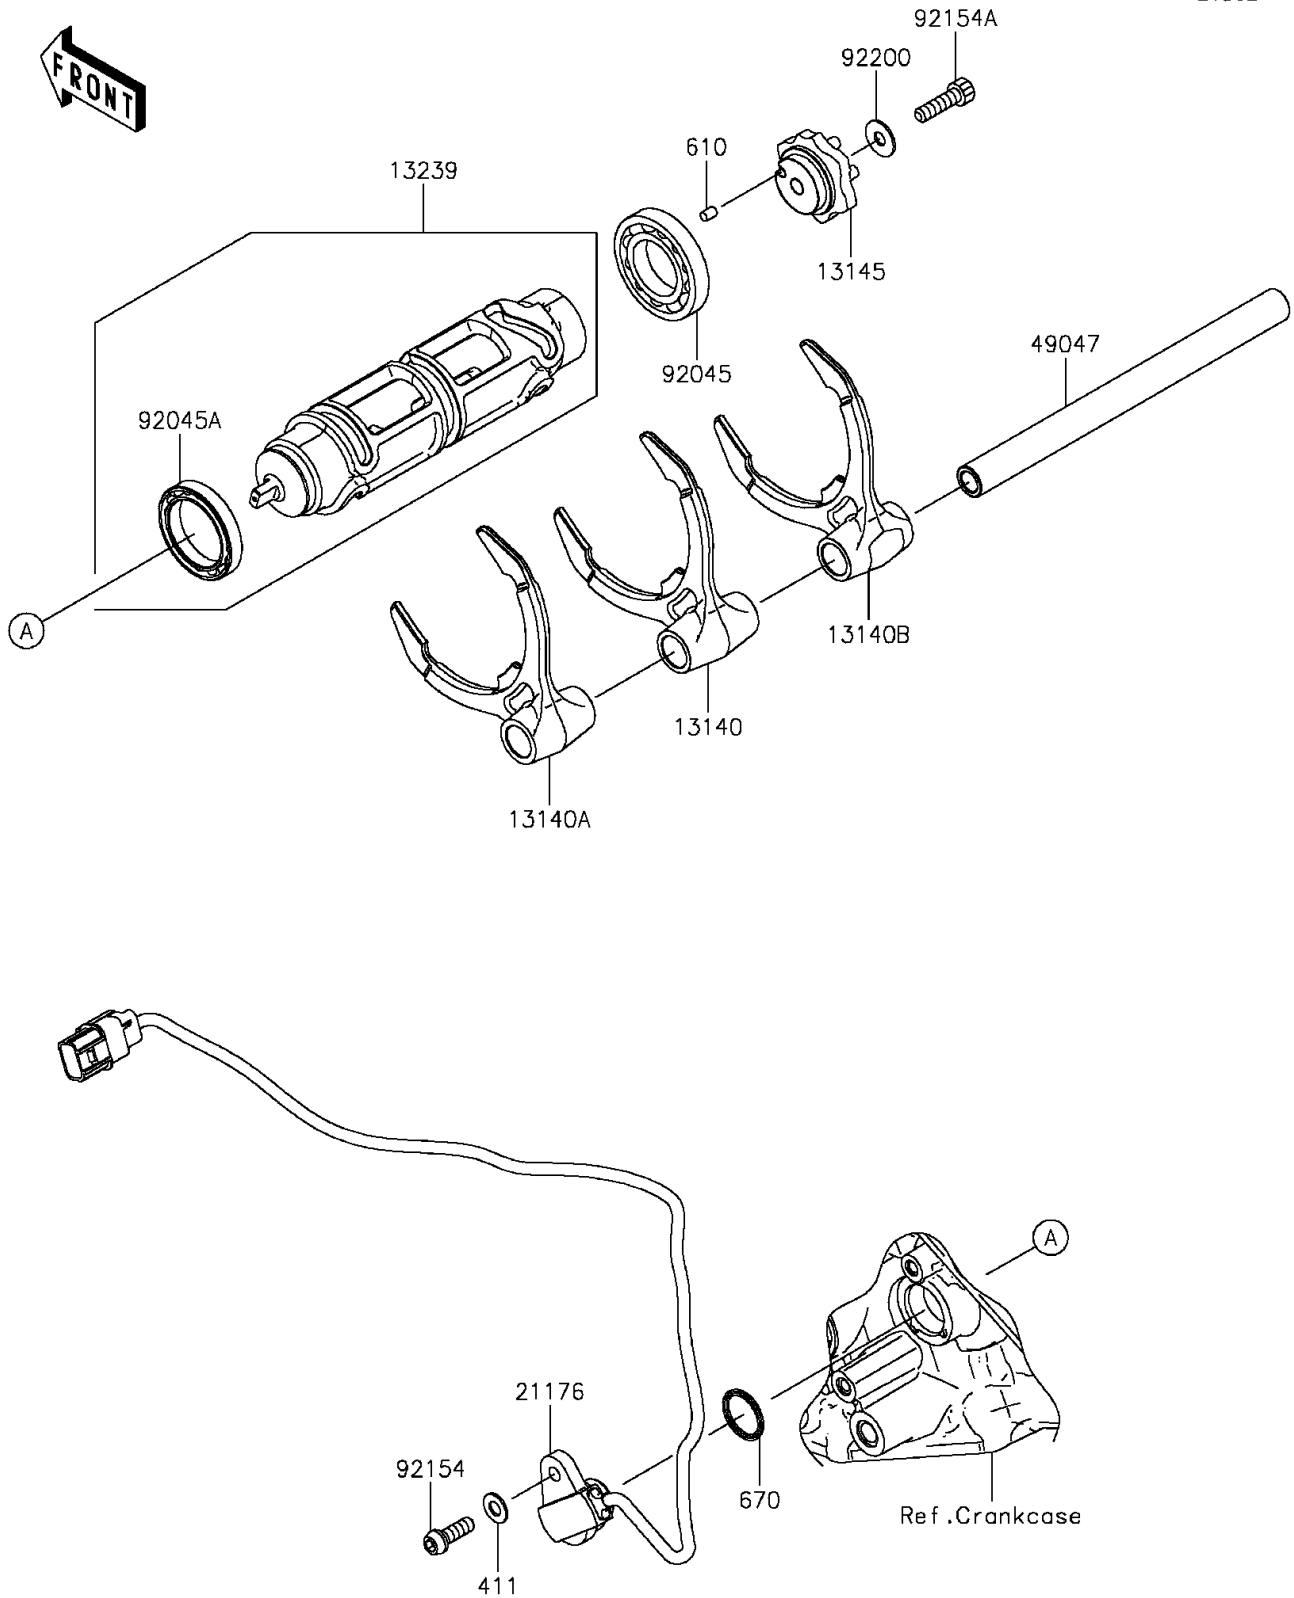

2015 Ninja H2™R PARTS DIAGRAM

Gear Change Drum/Shift Fork(s)

E1362

2015 Ninja H2™R PARTS LIST

Gear Change Drum/Shift Fork(s)

ITEM NAME	PART NUMBER	QUANTITY
WASHER-PLAIN,6MM (Ref # 411)	411AA0600	1
ROLLER,4X6 (Ref # 610)	610A0406	1
O RING,18MM (Ref # 670)	670D2018	1
FORK-SHIFT,3RD&4TH (Ref # 13140)	13140-0645	1
FORK-SHIFT,5TH&6TH (Ref # 13140A)	13140-0646	1
FORK-SHIFT,1ST&2ND (Ref # 13140B)	13140-0649	1
CAM-CHANGE DRUM (Ref # 13145)	13145-0561	1
DRUM-ASSY-CHANGE (Ref # 13239)	13239-0040	1
SENSOR,GEAR POSITION (Ref # 21176)	21176-0787	1
ROD-SHIFT (Ref # 49047)	49047-0049	1
BEARING-BALL,16005 (Ref # 92045)	92045-1045	1
BEARING-BALL,6806 (Ref # 92045A)	92045-1152	1
BOLT,SOCKET,6X18 (Ref # 92154)	92154-1455	1
BOLT,SOCKET,6X22 (Ref # 92154A)	92154-1542	1
WASHER,6X16X1 (Ref # 92200)	92200-2145	1