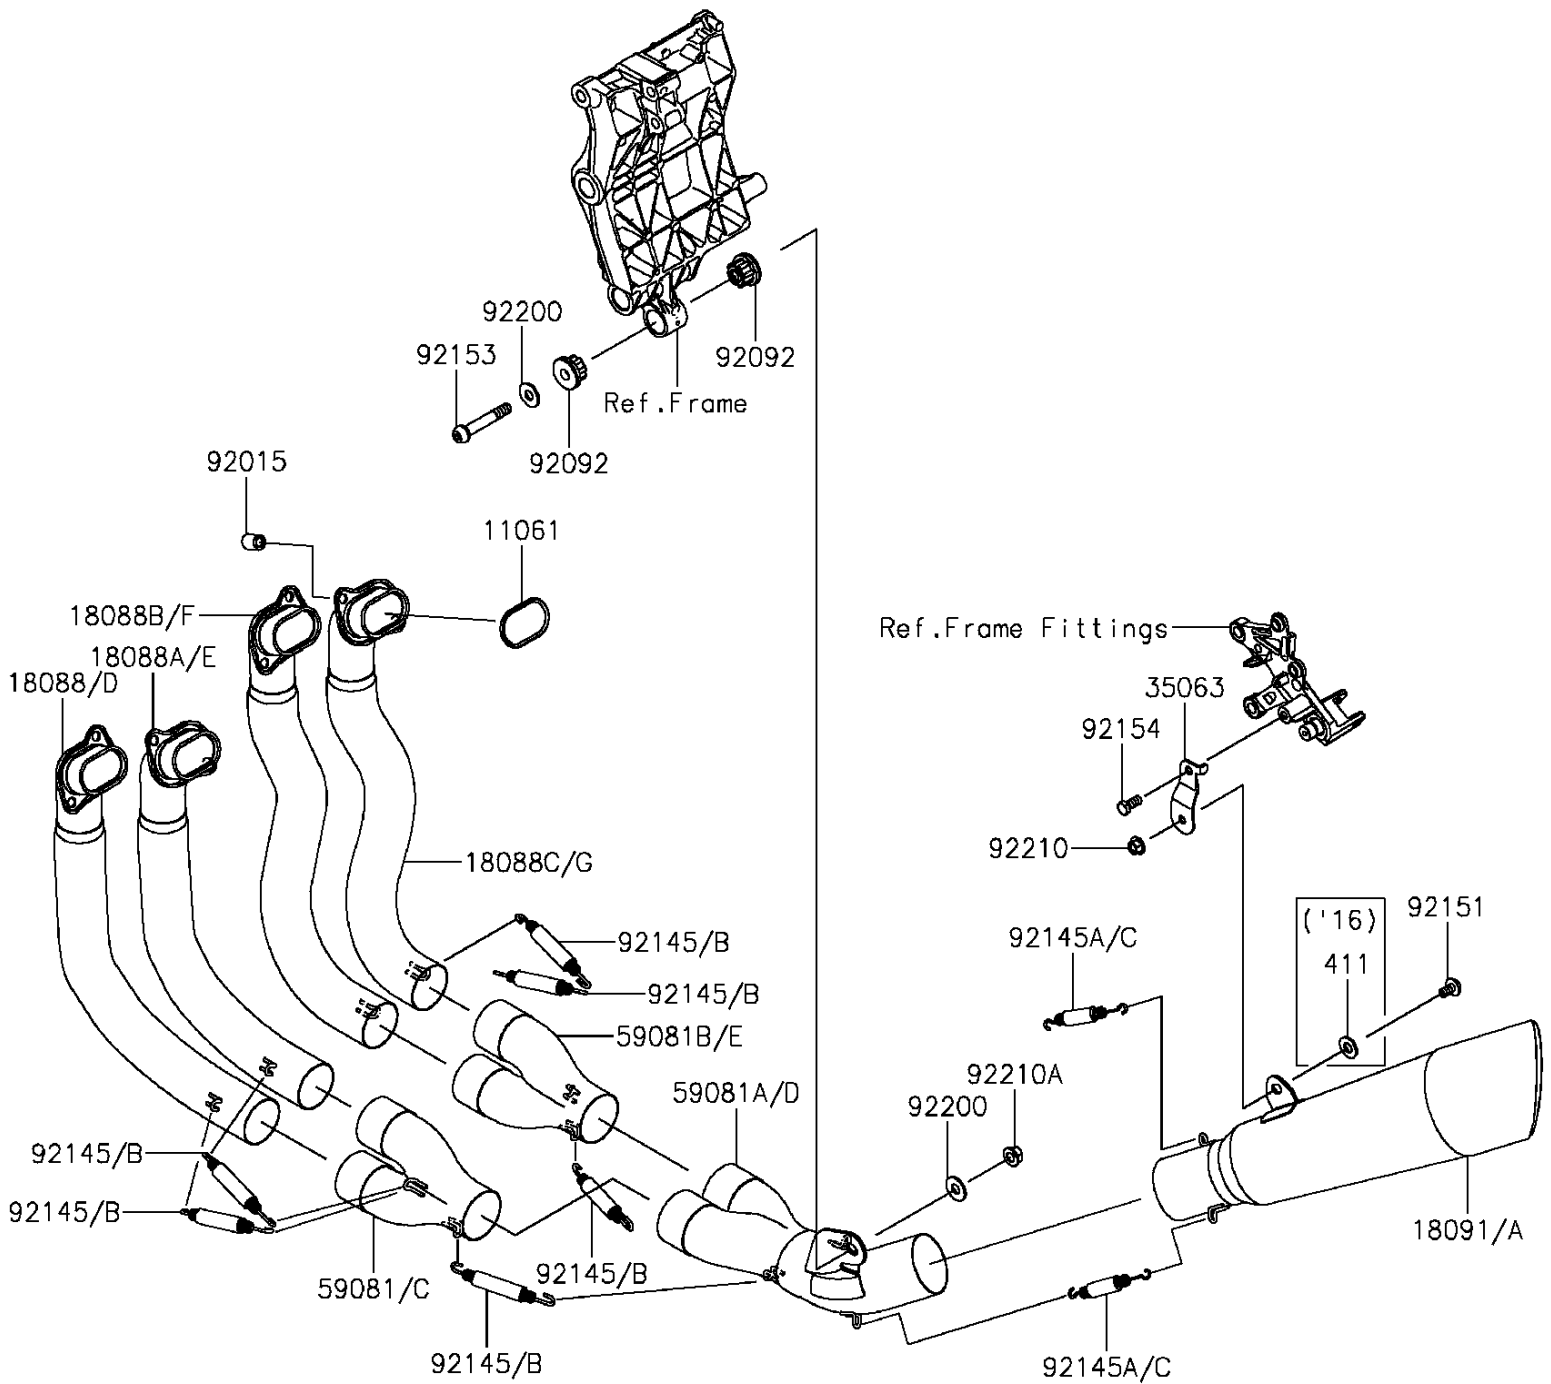

2015 Ninja H2™R PARTS DIAGRAM

Muffler(s)

E1140

2015 Ninja H2™R PARTS LIST

Muffler(s)

ITEM NAME	PART NUMBER	QUANTITY
GASKET,EXHAUST PIPE (Ref # 11061)	11061-0951	1
PIPE-EXHAUST,#1 (Ref # 18088)	18088-1000	1
PIPE-EXHAUST,#2 (Ref # 18088A)	18088-1249	1
PIPE-EXHAUST,#3 (Ref # 18088B)	18088-1250	1
PIPE-EXHAUST,#4 (Ref # 18088C)	18088-1251	1
BODY-COMP-MUFFLER (Ref # 18091)	18091-0948	1
STAY,MUFFLER BODY (Ref # 35063)	35063-1278	1
MANIFOLD-EXHAUST,4-2 JOINT,LH (Ref # 59081)	59081-0282	1
MANIFOLD-EXHAUST,2-1 JOINT (Ref # 59081A)	59081-0283	1
MANIFOLD-EXHAUST,4-2 JOINT,RH (Ref # 59081B)	59081-0284	1
NUT (Ref # 92015)	92015-1923	1
BUSHING-RUBBER (Ref # 92092)	92092-1081	1
SPRING (Ref # 92145)	92145-1635	1
SPRING (Ref # 92145A)	92145-1636	1
BOLT,SOCKET,8X16 (Ref # 92151)	92151-1752	1
BOLT,SOCKET,10X60 (Ref # 92153)	92153-1837	1
BOLT,8X18 (Ref # 92154)	92154-1659	1
WASHER,10.5X25X2.0 (Ref # 92200)	92200-1377	1
NUT,8MM (Ref # 92210)	92210-0121	1
NUT,LOCK,FLANGED,10MM (Ref # 92210A)	92210-1139	1