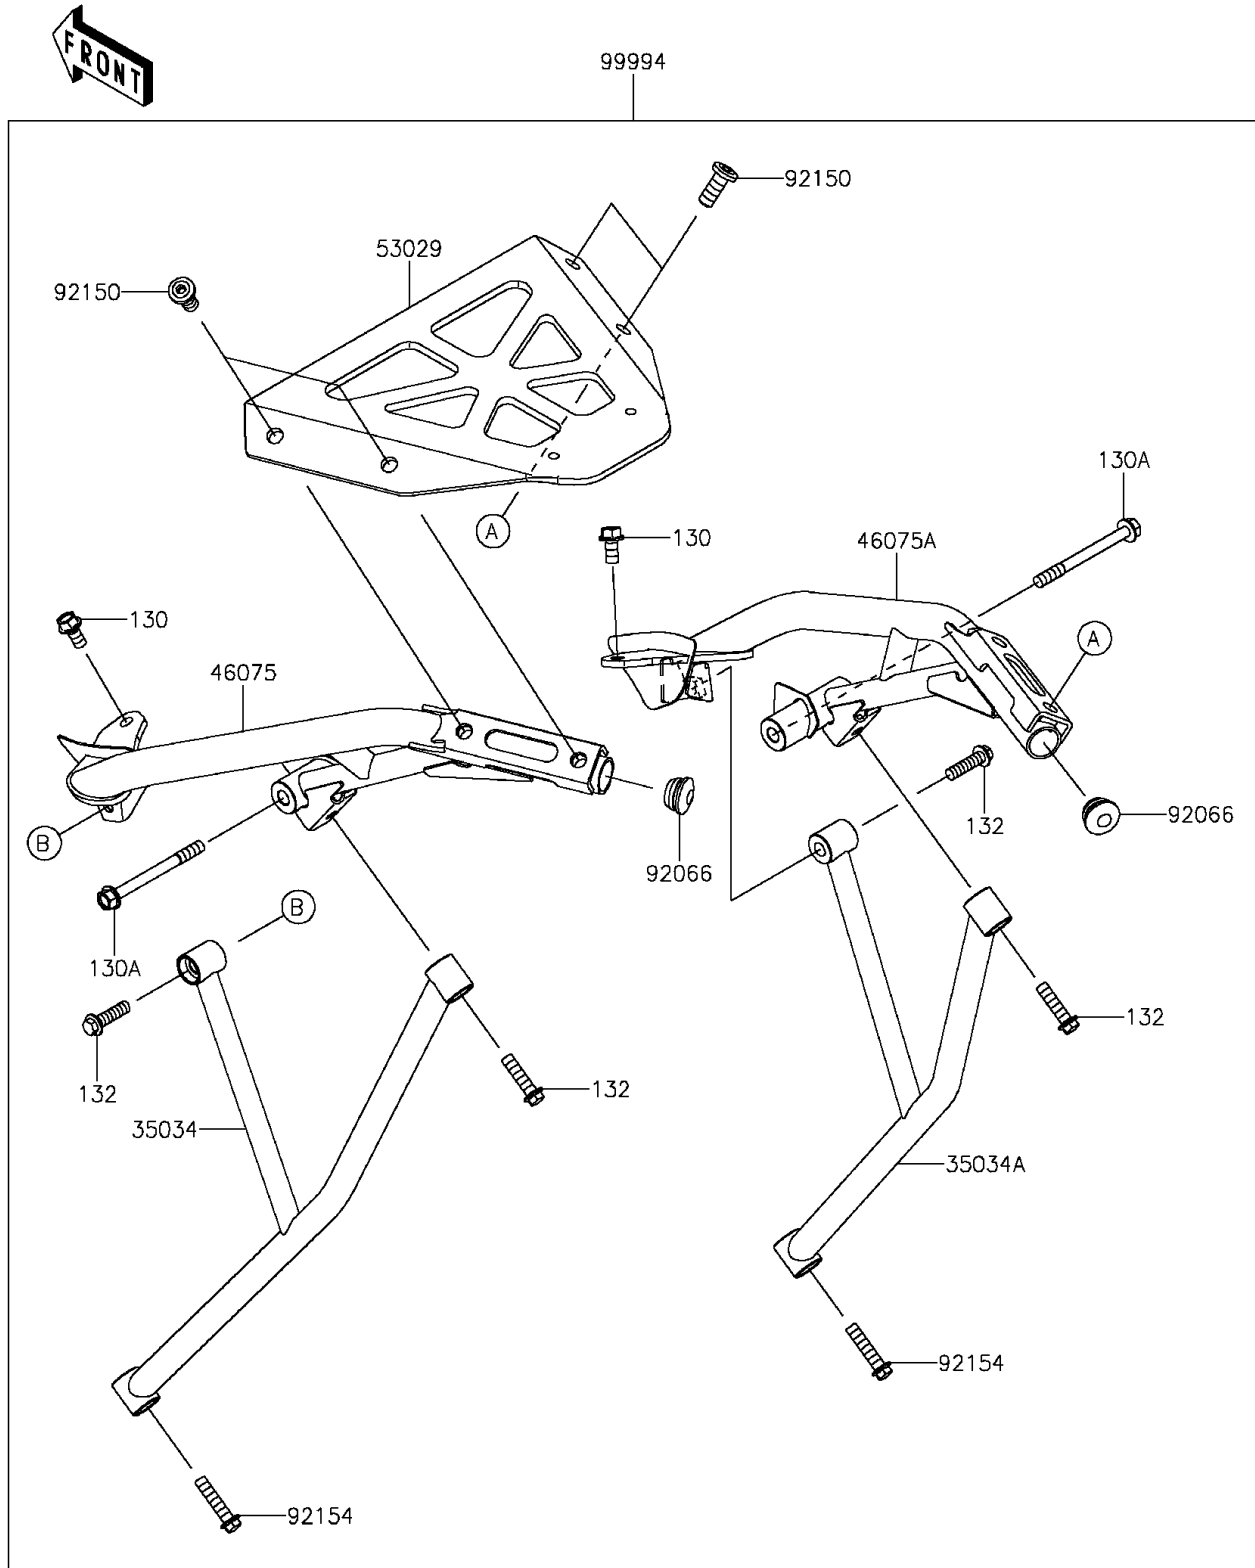

2012 ER-6n PARTS DIAGRAM

Accessory (Top Case Bracket)

F2910B

2012 ER-6n PARTS LIST

Accessory(Top Case Bracket)

ITEM NAME	PART NUMBER	QUANTITY
BOLT-FLANGED,8X16 (Ref # 130)	130CB0816	1
BOLT-FLANGED,8X85 (Ref # 130A)	130CB0885	1
BOLT-FLANGED-SMALL,8X30 (Ref # 132)	132BB0830	1
REINFORCE,LH (Ref # 35034)	35034-0575	1
REINFORCE,RH (Ref # 35034A)	35034-0576	1
GRIP,LH (Ref # 46075)	46075-0580	1
GRIP,RH (Ref # 46075A)	46075-0581	1
CARRIER (Ref # 53029)	53029-0321	1
PLUG (Ref # 92066)	92066-1520	1
BOLT,SOCKET,10X25 (Ref # 92150)	92150-1747	1
BOLT (Ref # 92154)	92154-0999	1
KIT-ACCESSORY,TOPCASE BRACKET (Ref # 99994)	99994-0228	1