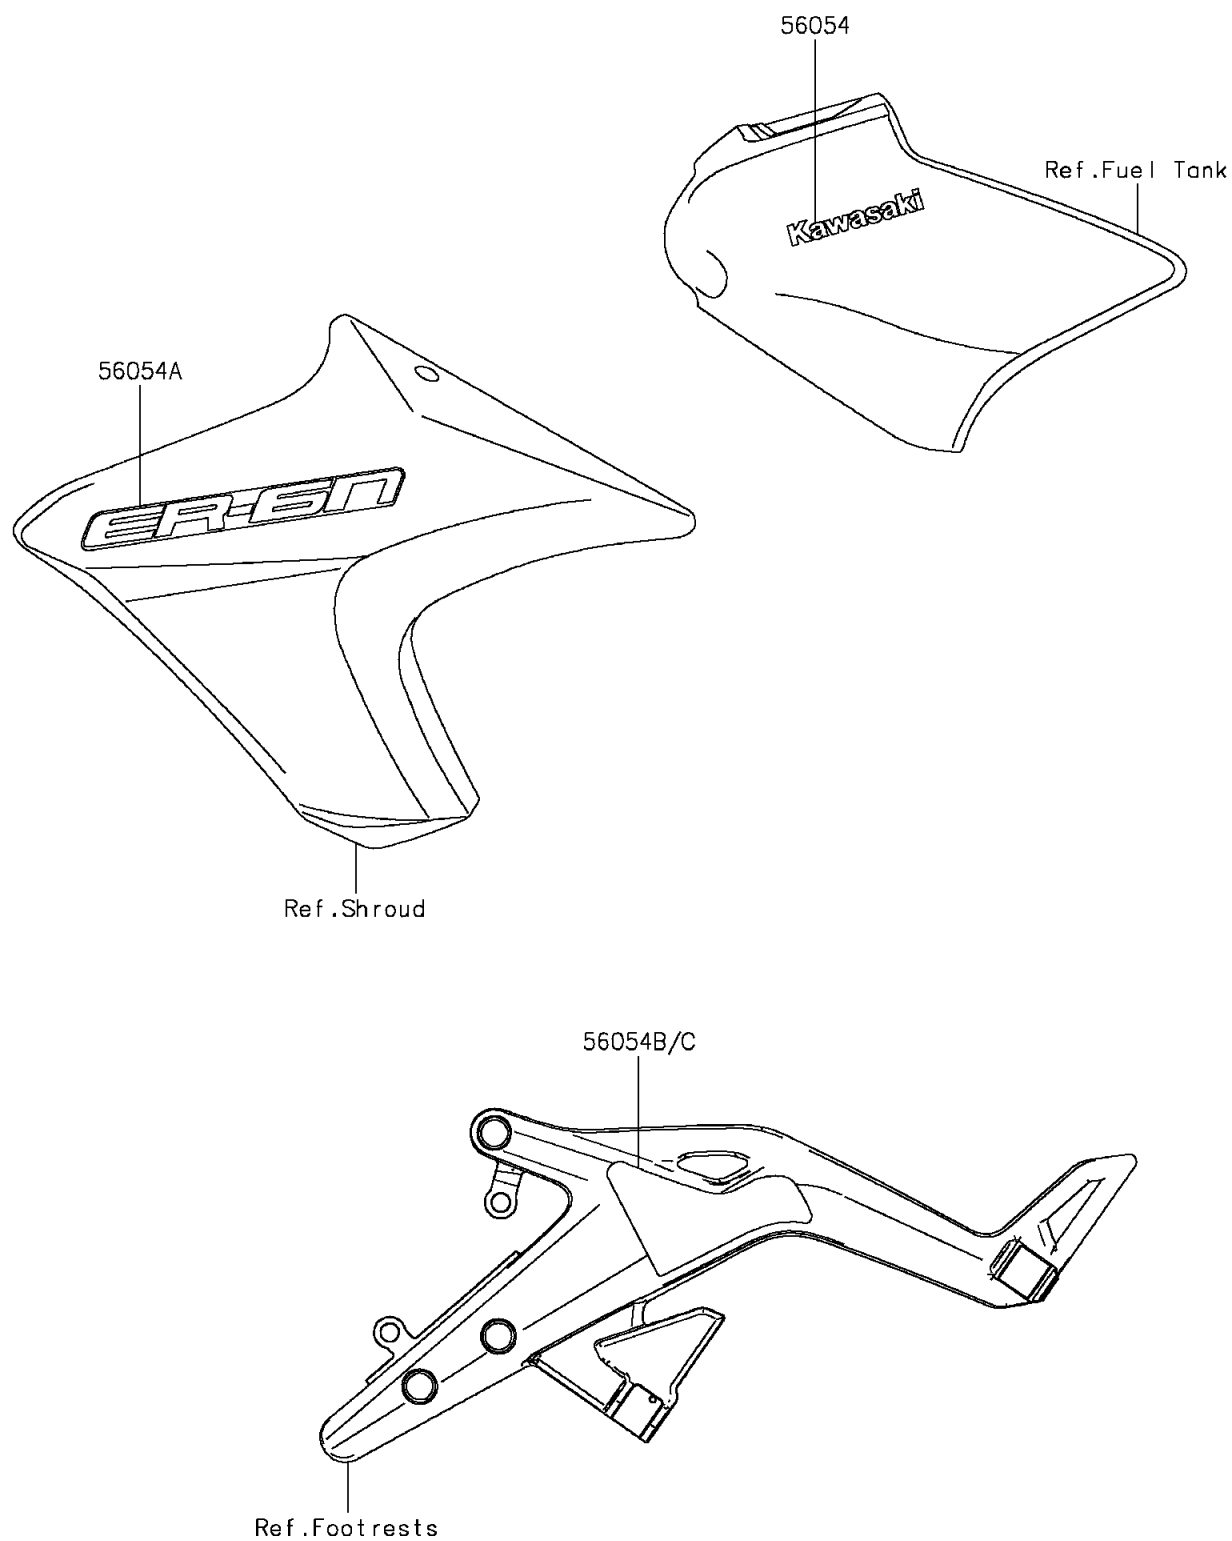

2012 ER-6n PARTS DIAGRAM

Decals(White)(ECF)

F2861A

2012 ER-6n PARTS LIST

Decals(Yellow)(White)(ECF)

ITEM NAME	PART NUMBER	QUANTITY
MARK,TANK COVER,KAWASAKI (Ref # 56054)	56054-0886	1
MARK,SHROUD,ER-6N (Ref # 56054A)	56054-0888	1
MARK,STEP STAY,LH (Ref # 56054B)	56054-0920	1
MARK,STEP STAY,RH (Ref # 56054C)	56054-0921	1