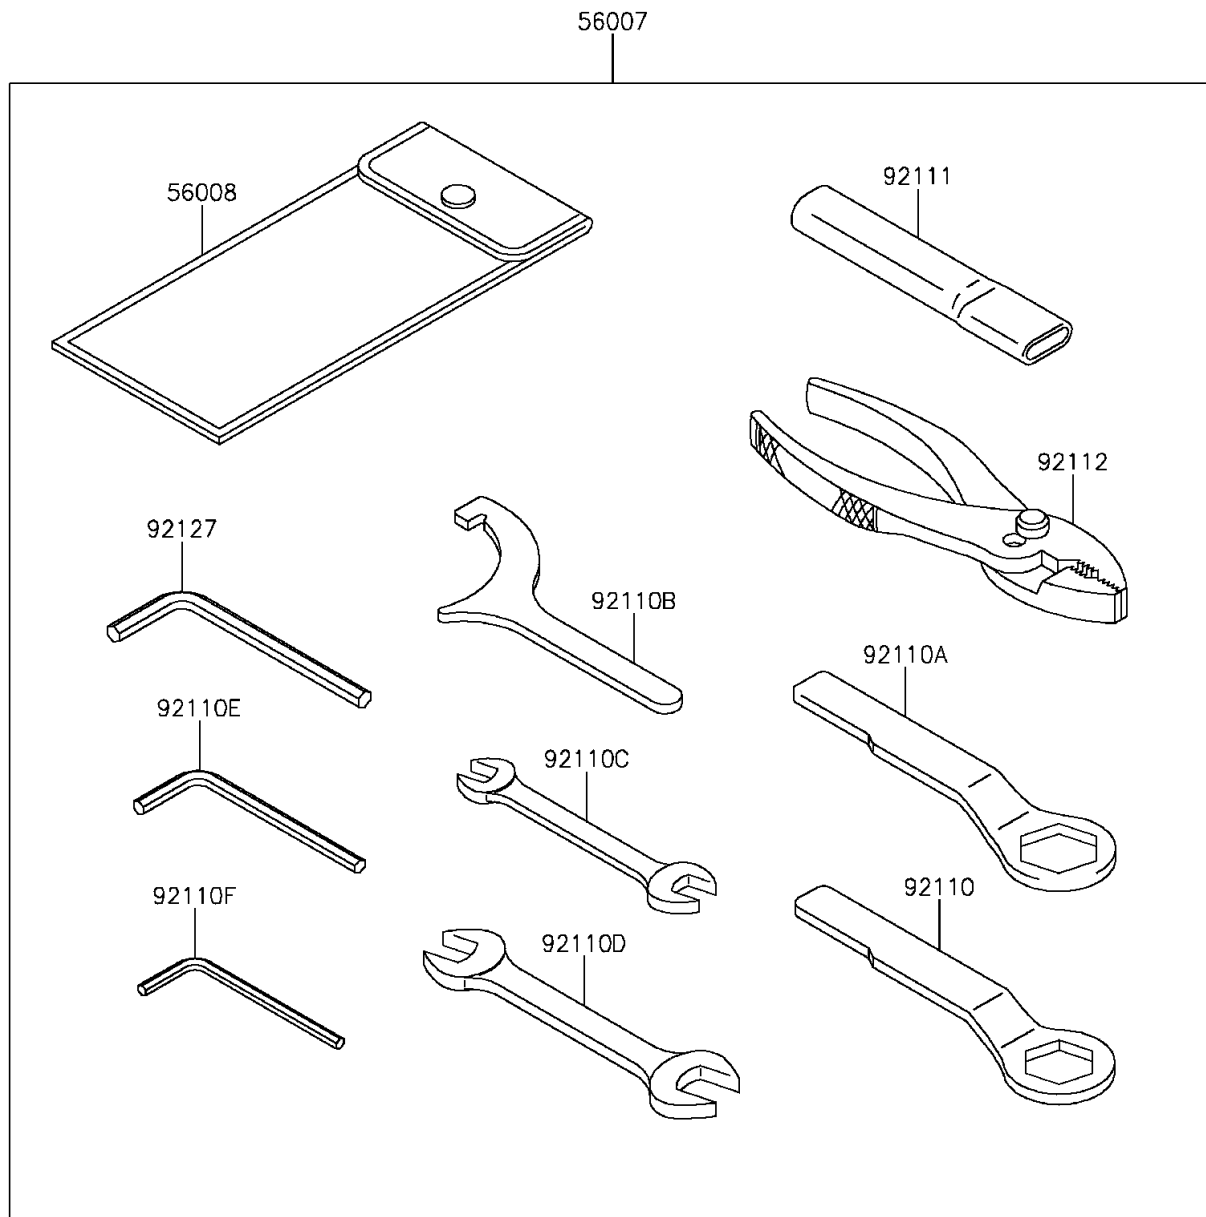

2012 ER-6n PARTS DIAGRAM

Owner's Tools

F2810

2012 ER-6n PARTS LIST

Owner's Tools

ITEM NAME	PART NUMBER	QUANTITY
TOOL-KIT (Ref # 56007)	56007-0100	1
BAG,TOOL (Ref # 56008)	56008-0036	1
GASKET-LIQUID,TB1211,WHITE (Ref # 56019)	56019-120	1
GASKET-LIQUID,TB1211F,CLEAR (Ref # 92104)	92104-0004	1
GASKET-LIQUID,TB1216B,BLACK (Ref # 92104A)	92104-1064	1
GASKET-LIQUID,TB1207B,BLACK (Ref # 92104B)	92104-2068	1
TOOL-WRENCH,BOX END,22MM (Ref # 92110)	92110-0064	1
TOOL-WRENCH,BOX END,27MM (Ref # 92110A)	92110-0065	1
TOOL-WRENCH,HOOK SPANNER,R37.5 (Ref # 92110B)	92110-0558	1
TOOL-WRENCH,OPEN END,10X12 (Ref # 92110C)	92110-0564	1
TOOL-WRENCH,OPEN END,12X14 (Ref # 92110D)	92110-0565	1
TOOL-WRENCH,ALLEN,5MM (Ref # 92110E)	92110-0566	1
TOOL-WRENCH,ALLEN,4MM (Ref # 92110F)	92110-0567	1
TOOL-BAR,WRENCH (Ref # 92111)	92111-0008	1
TOOL-PLIERS (Ref # 92112)	92112-0007	1
TOOL-WRENCH,ALLEN,6MM (Ref # 92127)	92127-003	1