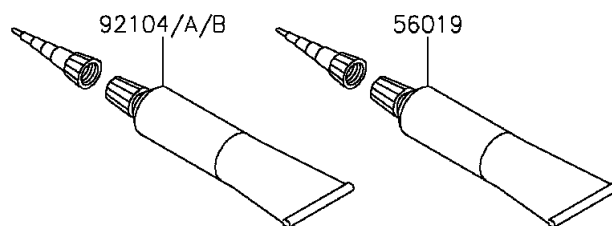

2012 ER-6n PARTS DIAGRAM

Owner's Tools

F2810

2012 ER-6n PARTS LIST

Owner's Tools

ITEM NAME	PART NUMBER	QUANTITY
TOOL-KIT (Ref # 56007)	56007-0100	1
BAG,TOOL (Ref # 56008)	56008-0036	1
GASKET-LIQUID,TB1211,WHITE (Ref # 56019)	56019-120	1
GASKET-LIQUID,TB1211F,CLEAR (Ref # 92104)	92104-0004	1
GASKET-LIQUID,TB1216B,BLACK (Ref # 92104A)	92104-1064	1
GASKET-LIQUID,TB1207B,BLACK (Ref # 92104B)	92104-2068	1
TOOL-WRENCH,BOX END,22MM (Ref # 92110)	92110-0064	1
TOOL-WRENCH,BOX END,27MM (Ref # 92110A)	92110-0065	1
TOOL-WRENCH,HOOK SPANNER,R37.5 (Ref # 92110B)	92110-0558	1
TOOL-WRENCH,OPEN END,10X12 (Ref # 92110C)	92110-0564	1
TOOL-WRENCH,OPEN END,12X14 (Ref # 92110D)	92110-0565	1
TOOL-WRENCH,ALLEN,5MM (Ref # 92110E)	92110-0566	1
TOOL-WRENCH,ALLEN,4MM (Ref # 92110F)	92110-0567	1
TOOL-BAR,WRENCH (Ref # 92111)	92111-0008	1
TOOL-PLIERS (Ref # 92112)	92112-0007	1
TOOL-WRENCH,ALLEN,6MM (Ref # 92127)	92127-003	1