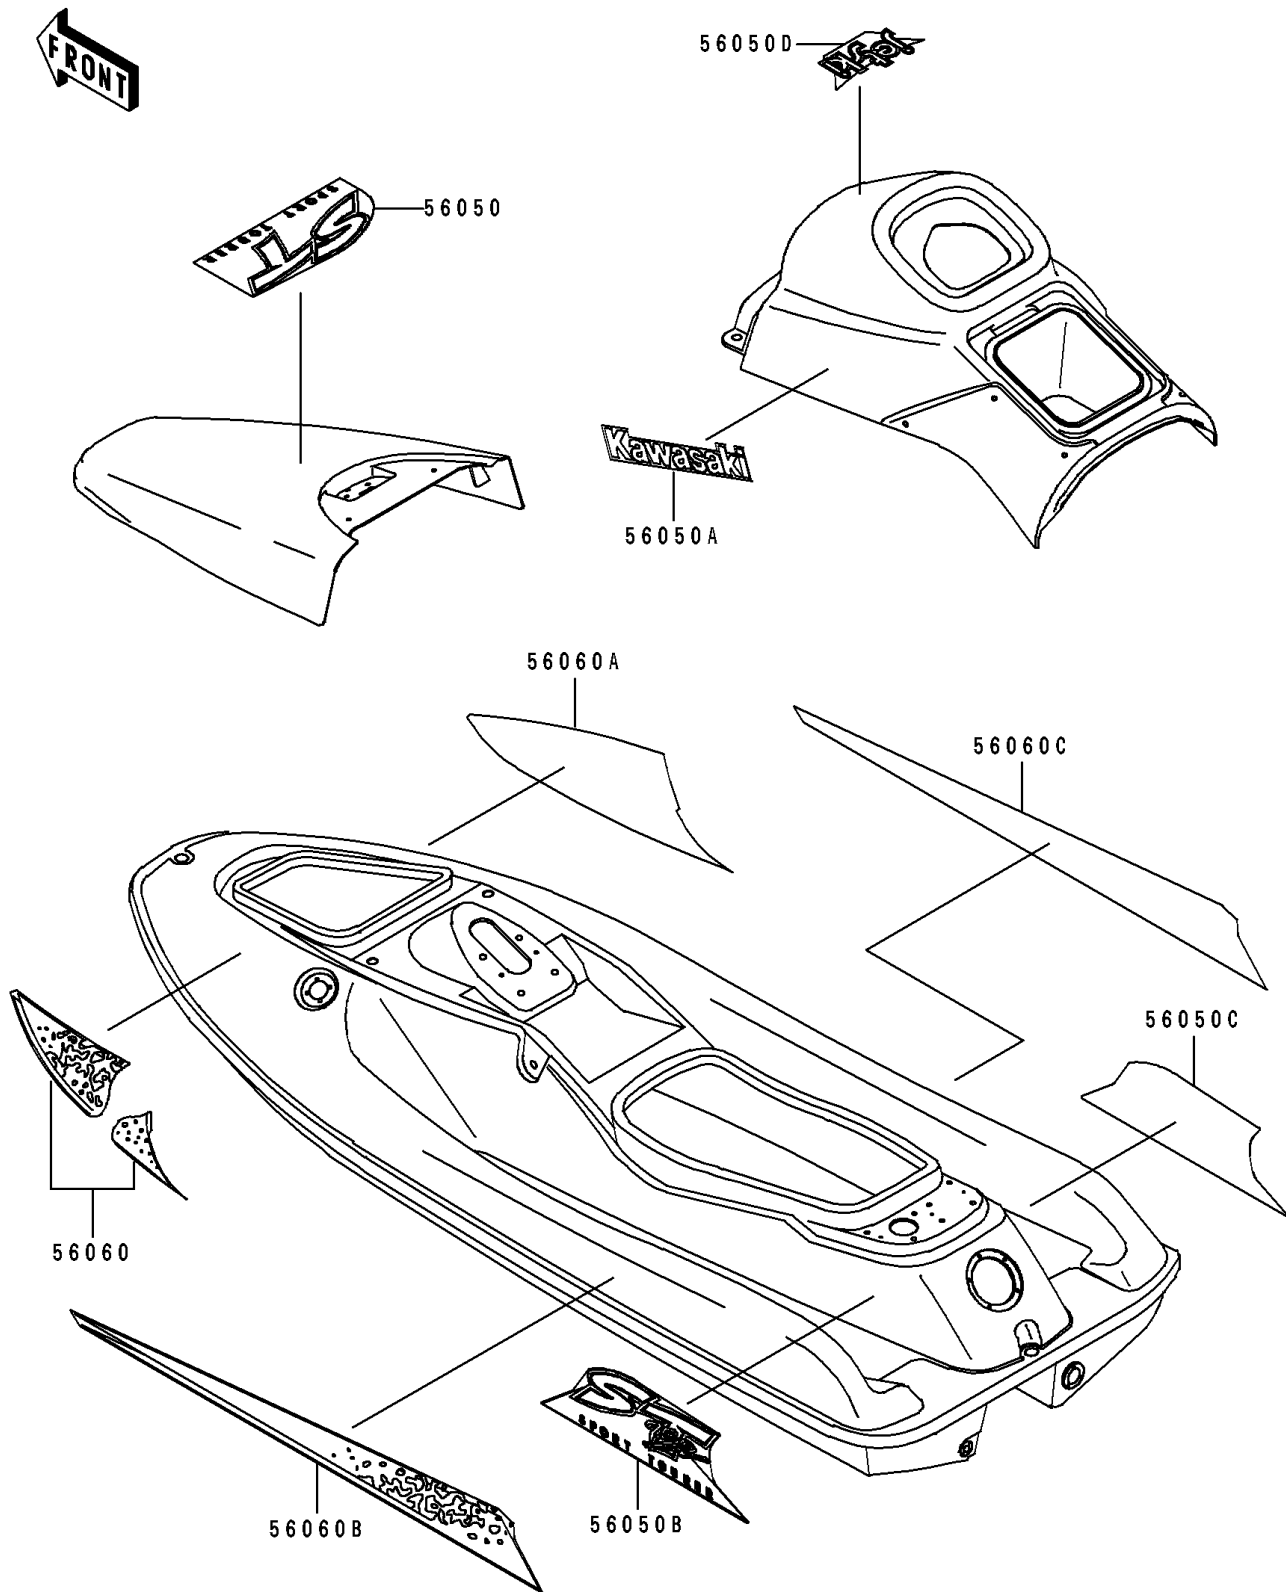

## 1994 JET SKI® ST PARTS DIAGRAM

Decals

F3880

## 1994 JET SKI® ST PARTS LIST

Decals

ITEM NAME	PART NUMBER	QUANTITY
MARK,HATCH COVER,ST (Ref # 56050)	56050-1886	1
MARK,KAWASAKI (Ref # 56050A)	56050-1887	1
MARK,DECK,LH,ST (Ref # 56050B)	56050-1977	1
MARK,DECK,RH,ST (Ref # 56050C)	56050-1978	1
MARK,HANDLE COVER,JET SKI (Ref # 56050D)	56050-1979	1
PATTERN,DECK,FR,LH (Ref # 56060)	56060-1461	1
PATTERN,DECK,FR,RH (Ref # 56060A)	56060-1462	1
PATTERN,DECK,RR,LH (Ref # 56060B)	56060-1463	1
PATTERN,DECK,RR,RH (Ref # 56060C)	56060-1464	1