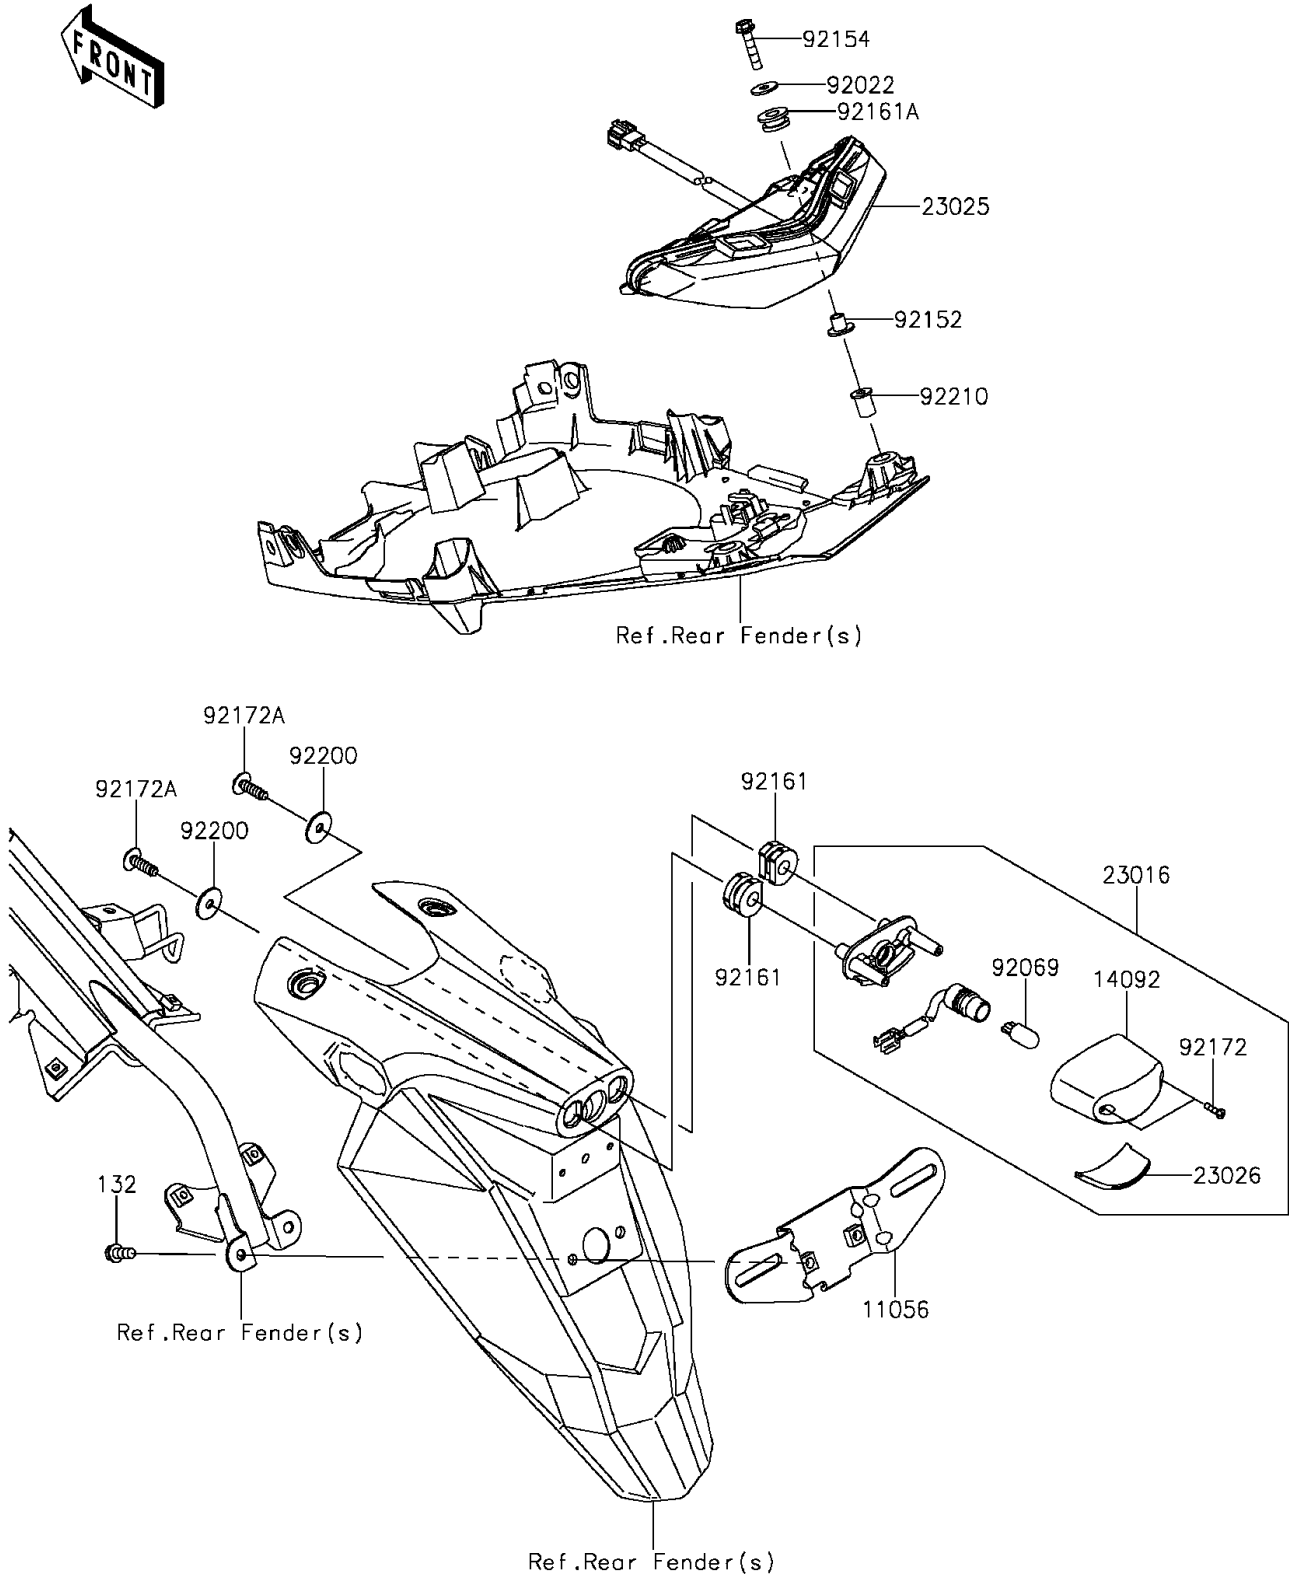

2012 ER-6n PARTS DIAGRAM

Taillight(s)

F2720

2012 ER-6n PARTS LIST

Taillight(s)

ITEM NAME	PART NUMBER	QUANTITY
BOLT-FLANGED-SMALL,6X14 (Ref # 132)	132BA0614	1
BRACKET,LICENSE (Ref # 11056)	11056-1540	1
COVER,LICENSE LAMP (Ref # 14092)	14092-0001	1
LAMP-ASSY,LICENSE (Ref # 23016)	23016-0559	1
LAMP-TAIL,LED (Ref # 23025)	23025-0304	1
LENS,LICENSE LAMP (Ref # 23026)	23026-0015	1
WASHER,5.2X16X1.2 (Ref # 92022)	92022-263	1
BULB,12V 5W (Ref # 92069)	92069-1016	1
COLLAR,5.6X8X9.3 (Ref # 92152)	92152-1527	1
BOLT,FLANGED,5X25 (Ref # 92154)	92154-0846	1
DAMPER (Ref # 92161)	92161-0776	1
DAMPER,8X18X8.1 (Ref # 92161A)	92161-1369	1
SCREW,TAPPING,2.9X13 (Ref # 92172)	92172-0343	1
SCREW,TAPPING,5X16 (Ref # 92172A)	92172-0427	1
WASHER,5.5X20X1.2 (Ref # 92200)	92200-0284	1
NUT,WELL,5MM (Ref # 92210)	92210-0498	1