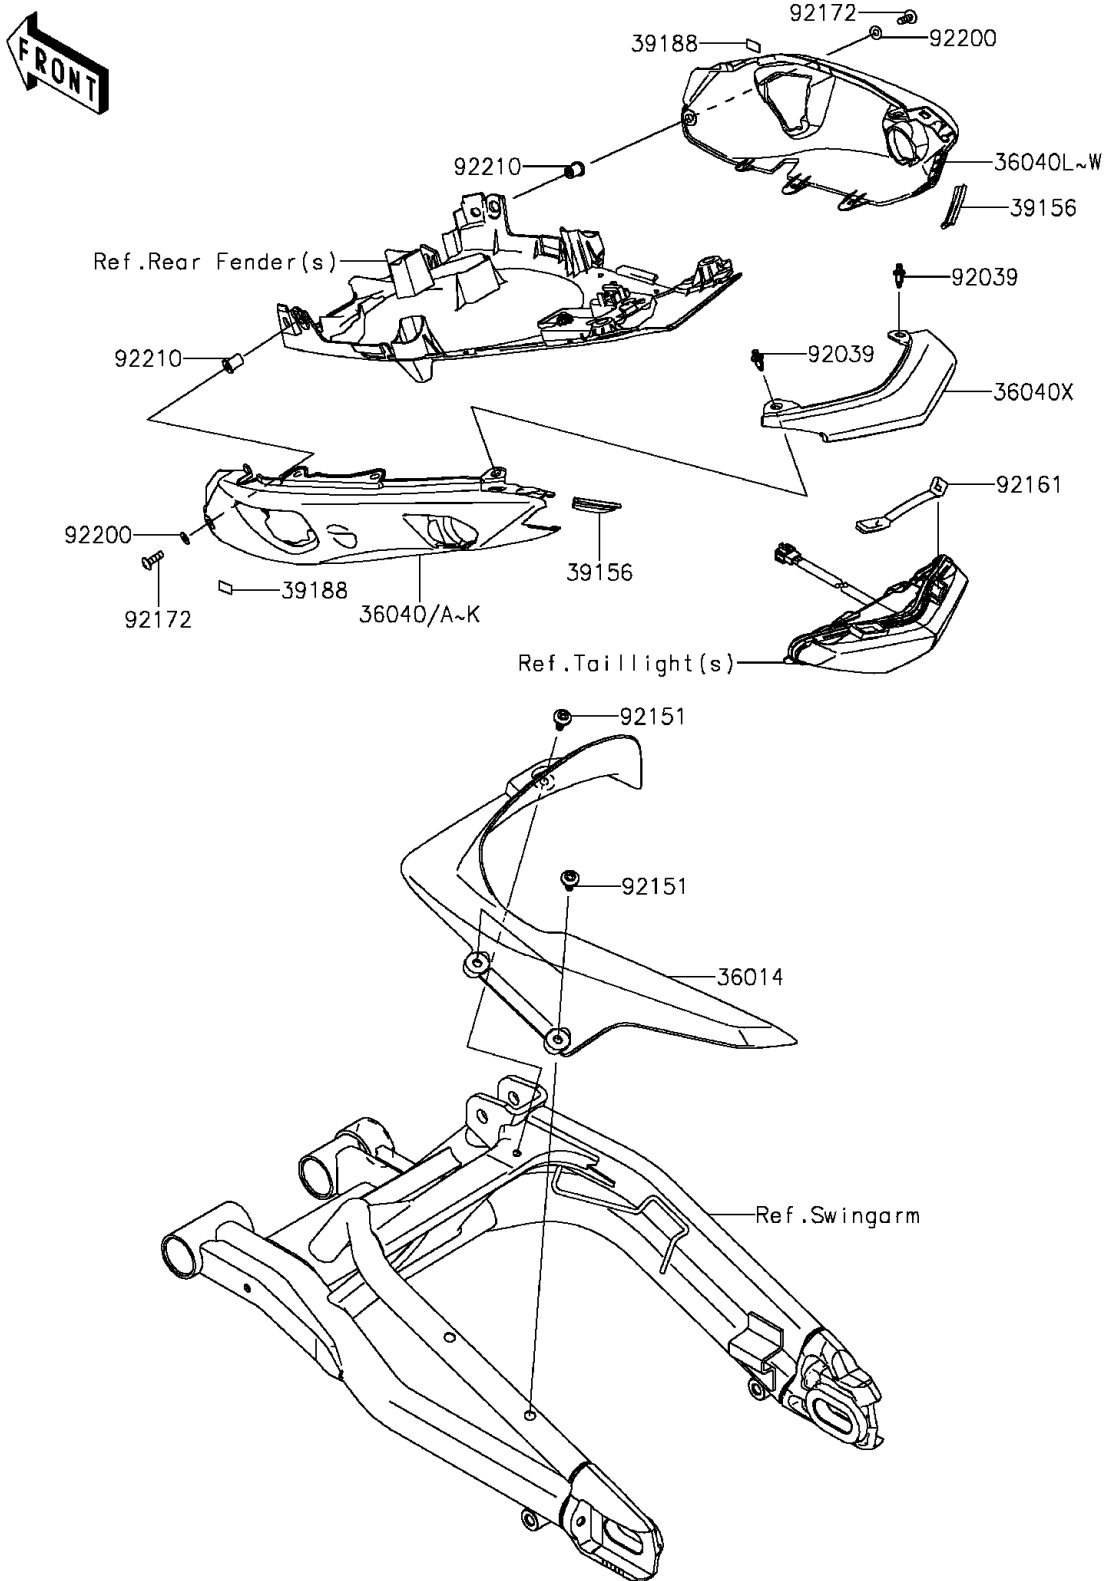

## 2012 ER-6n PARTS DIAGRAM

Side Covers/Chain Cover

F2610

## 2012 ER-6n PARTS LIST

Side Covers/Chain Cover

ITEM NAME	PART NUMBER	QUANTITY
CASE-CHAIN (Ref # 36014)	36014-0552	1
COVER-TAIL,LH,P.S.WHITE (Ref # 36040A)	36040-0116-15S	1
COVER-TAIL,LH,M.S.BLACK (Ref # 36040B)	36040-0116-15Z	1
COVER-TAIL,LH,P.S.YELLOW (Ref # 36040C)	36040-0116-35E	1
COVER-TAIL,RH,P.S.WHITE (Ref # 36040M)	36040-0117-15S	1
COVER-TAIL,RH,M.S.BLACK (Ref # 36040N)	36040-0117-15Z	1
COVER-TAIL,RH,P.S.YELLOW (Ref # 36040O)	36040-0117-35E	1
COVER-TAIL,CNT (Ref # 36040X)	36040-0118	1
PAD,20X40X3 (Ref # 39156)	39156-0831	1
TAPE (Ref # 39188)	39188-0022	1
RIVET (Ref # 92039)	92039-0023	1
BOLT,SOCKET,6X14 (Ref # 92151)	92151-1654	1
DAMPER,TAIL LAMP UPP (Ref # 92161)	92161-0625	1
SCREW,5X16 (Ref # 92172)	92172-0479	1
WASHER,NYLON,5.3X11.5X0.5 (Ref # 92200)	92200-1480	1
NUT,WELL,5MM (Ref # 92210)	92210-0498	1