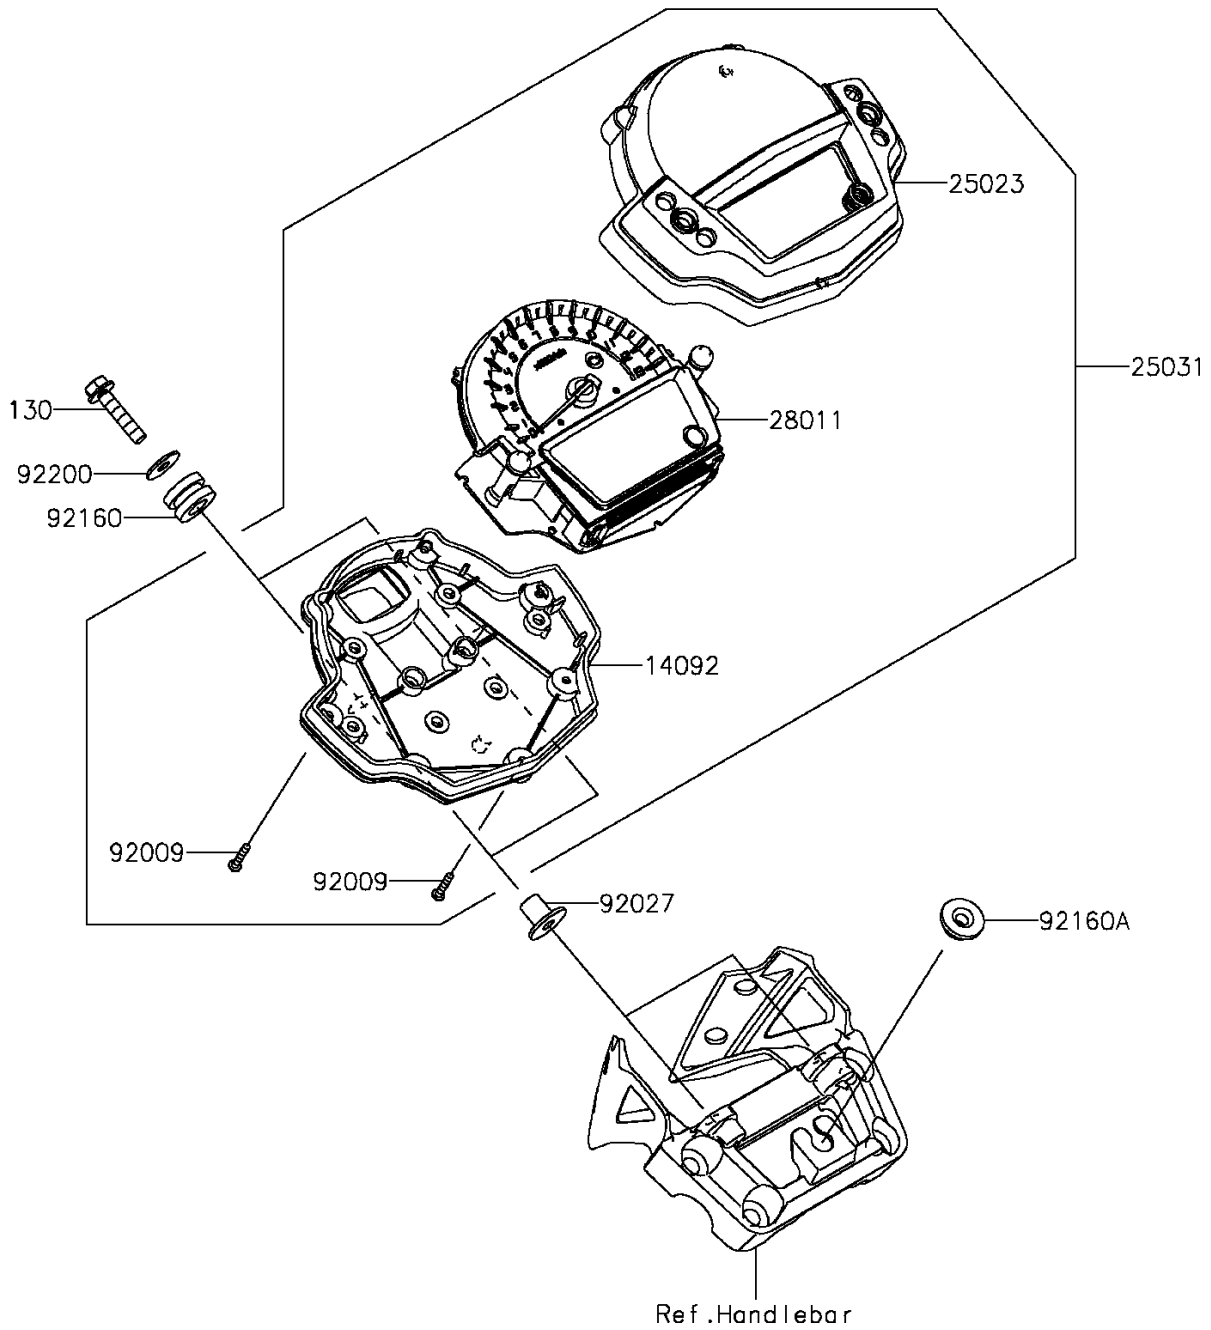

2012 ER-6n PARTS DIAGRAM

Meter(s)

F2530

2012 ER-6n PARTS LIST

Meter(s)

ITEM NAME	PART NUMBER	QUANTITY
BOLT-FLANGED,6X30 (Ref # 130)	130AA0630	1
COVER,METER (Ref # 14092)	14092-0865	1
COVER-METER CASE (Ref # 25023)	25023-0076	1
METER-ASSY,COMBINATION (Ref # 25031)	25031-0438	1
METER,SPEED&LCD (Ref # 28011)	28011-0560	1
SCREW,TAPPING,3X16 (Ref # 92009)	92009-1391	1
COLLAR,6.5X10X14.1 (Ref # 92027)	92027-1183	1
DAMPER,10X20X12 (Ref # 92160)	92160-1167	1
DAMPER (Ref # 92160A)	92160-1613	1
WASHER,6.2X18X1.2 (Ref # 92200)	92200-1643	1