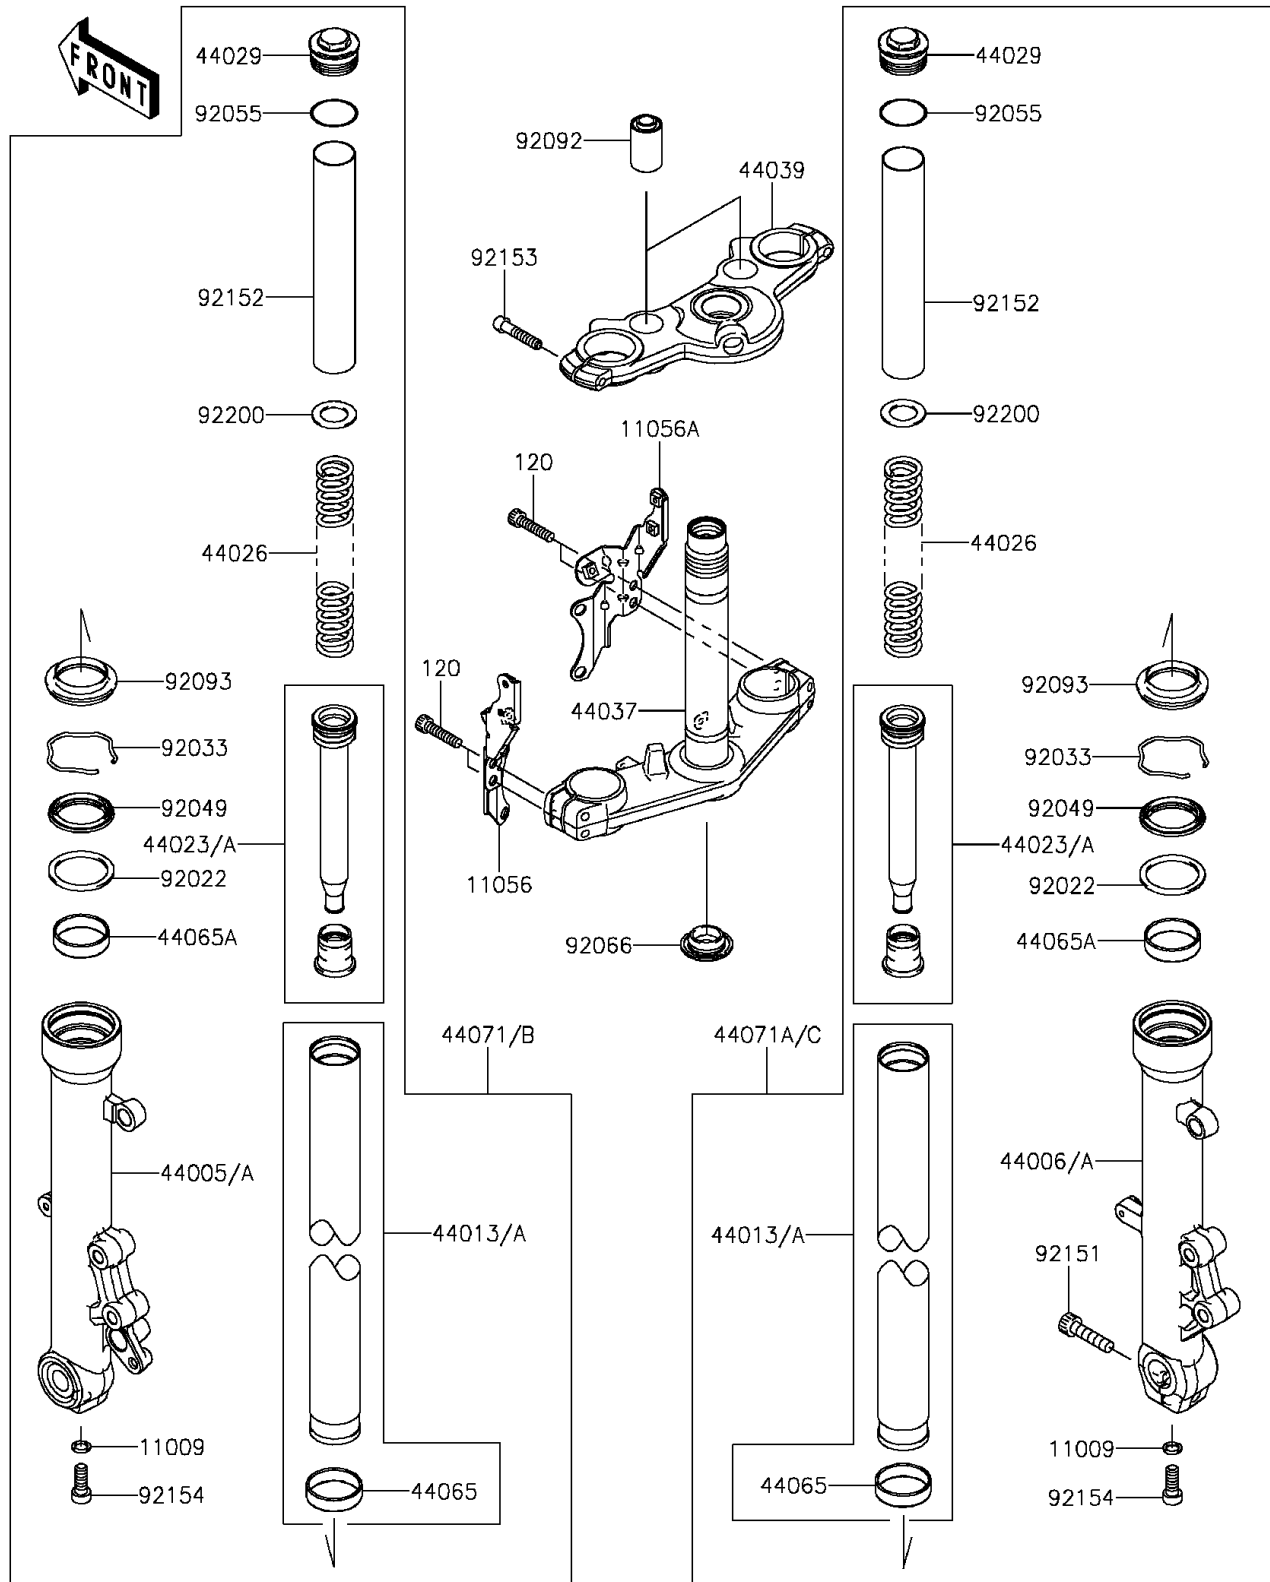

2012 ER-6n PARTS DIAGRAM

Front Fork

F2340

2012 ER-6n PARTS LIST

Front Fork

ITEM NAME	PART NUMBER	QUANTITY
BOLT-SOCKET,8X35 (Ref # 120)	120CA0835	1
GASKET,10.5X15X1.5 (Ref # 11009)	11009-1325	1
BRACKET,FORK COVER,LH (Ref # 11056)	11056-0884	1
BRACKET,FORK COVER,RH (Ref # 11056A)	11056-0885	1
PIPE-LEFT FORK OUTER,S.BLACK (Ref # 44005)	44005-0085-32A	1
PIPE-RIGHT FORK OUTER,S.BLACK (Ref # 44006)	44006-0081-32A	1
PIPE-FORK INNER (Ref # 44013)	44013-0154	1
CYLINDER-SET-FORK (Ref # 44023)	44023-0098	1
SPRING-FRONT FORK (Ref # 44026)	44026-0165	1
SEAT-FORK SPRING (Ref # 44029)	44029-0005	1
HOLDER-FORK UNDER,F.S.BLACK (Ref # 44037)	44037-0119-18R	1
HOLDER-FORK UPPER,F.S.BLACK (Ref # 44039)	44039-0121-18R	1
BUSHING-FRONT FORK,INNER TUBE (Ref # 44065)	44065-0014	1
BUSHING-FRONT FORK,OUTER TUBE (Ref # 44065A)	44065-1115	1
DAMPER-ASSY,FORK,LH,S.BLACK (Ref # 44071)	44071-0761-32A	1
DAMPER-ASSY,FORK,RH,S.BLACK (Ref # 44071A)	44071-0762-32A	1
WASHER,FORK OUTER TUBE (Ref # 92022)	92022-1298	1
RING-SNAP (Ref # 92033)	92033-1036	1
SEAL-OIL (Ref # 92049)	92049-0073	1
RING-O (Ref # 92055)	92055-1321	1
PLUG (Ref # 92066)	92066-0032	1
BUSHING-RUBBER (Ref # 92092)	92092-1090	1
SEAL,FORK OUTER TUBE (Ref # 92093)	92093-1472	1
BOLT,SOCKET,10X40 (Ref # 92151)	92151-1357	1
COLLAR,FORK (Ref # 92152)	92152-0767	1
BOLT,SOCKET,8X40 (Ref # 92153)	92153-0506	1
BOLT,SOCKET,FORK CYLINDER (Ref # 92154)	92154-0296	1
WASHER (Ref # 92200)	92200-1302	1