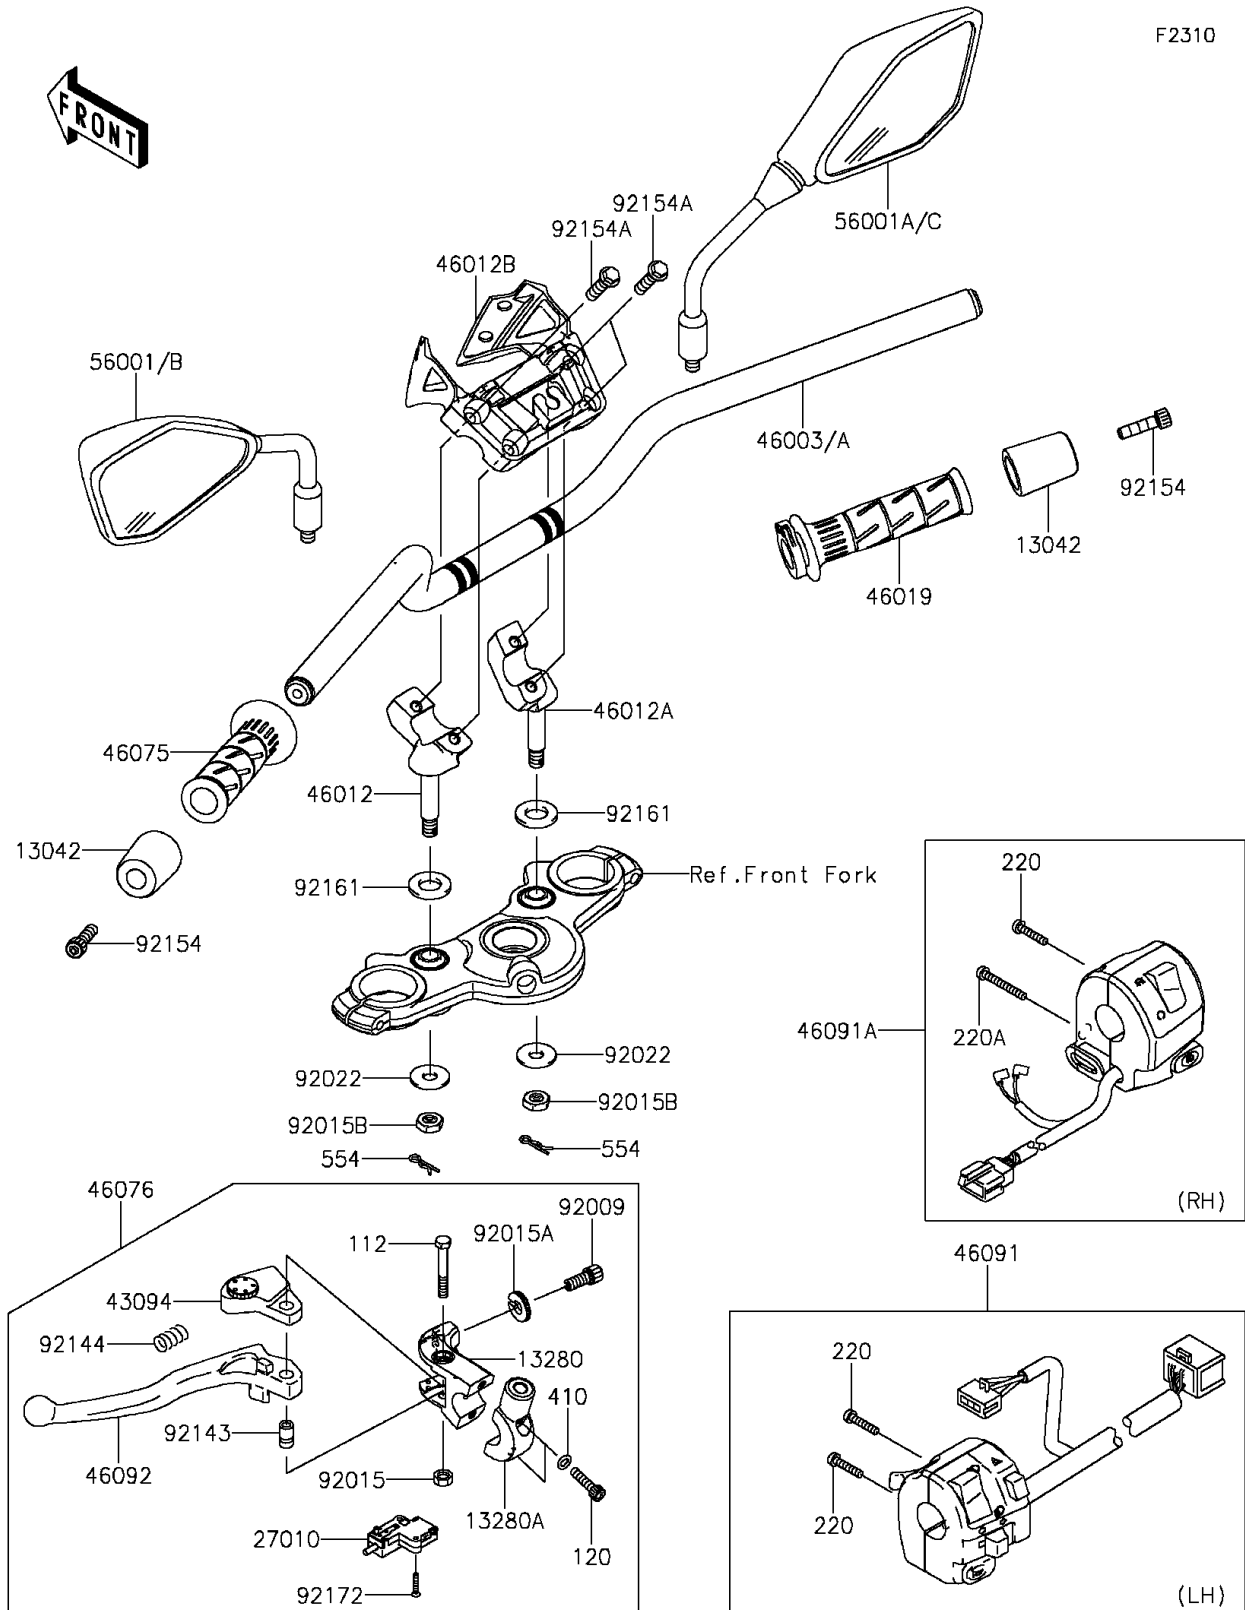

2012 ER-6n PARTS DIAGRAM

Handlebar

2012 ER-6n PARTS LIST

Handlebar

ITEM NAME	PART NUMBER	QUANTITY
BOLT-UPSET,6X45 (Ref # 112)	112BB0645	1
BOLT-SOCKET,6X25 (Ref # 120)	120CB0625	1
SCREW-PAN-CROS,5X25 (Ref # 220)	220AB0525	1
SCREW-PAN-CROS,5X40 (Ref # 220A)	220AB0540	1
WASHER-PLAIN-SMALL,6MM (Ref # 410)	410AB0600	1
PIN-SNAP (Ref # 554)	554DB0800	1
WEIGHT,HANDLE (Ref # 13042)	13042-5002	1
HOLDER,CLUTCH LEVER (Ref # 13280)	13280-0306	1
HOLDER,CLUTCH LEVER (Ref # 13280A)	13280-0307	1
SWITCH,CLUTCH,BLACK (Ref # 27010)	27010-1094	1
ADJUSTER,CLUTCH LEVER (Ref # 43094)	43094-0556	1
HANDLE,F.M.GRAY (Ref # 46003A)	46003-0588-26M	1
HOLDER-HANDLE,LWR,LH,F.S.BLACK (Ref # 46012)	46012-0303-18R	1
HOLDER-HANDLE,LWR,RH,F.S.BLACK (Ref # 46012A)	46012-0304-18R	1
HOLDER-HANDLE,UPP,F.S.BLACK (Ref # 46012B)	46012-0318-18R	1
GRIP-ASSY,THROTTLE (Ref # 46019)	46019-0060	1
GRIP,HANDLE,LH (Ref # 46075)	46075-0564	1
LEVER-ASSY-GRIP,CLUTCH (Ref # 46076)	46076-0081	1
HOUSING-ASSY-CONTROL,LH (Ref # 46091)	46091-0214	1
HOUSING-ASSY-CONTROL,RH (Ref # 46091A)	46091-0246	1
LEVER-GRIP,CLUTCH (Ref # 46092)	46092-0031	1
MIRROR-ASSY,LH (Ref # 56001)	56001-0221	1
MIRROR-ASSY,RH (Ref # 56001A)	56001-0222	1
SCREW,CABLE ADJUST,8MM,BLACK (Ref # 92009)	92009-1134	1
NUT,LOCK,6MM,BLACK (Ref # 92015)	92015-1191	1
NUT,CABLE ADJUST LOCK,8MM,BLK (Ref # 92015A)	92015-1197	1
NUT,LOCK,10MM (Ref # 92015B)	92015-1962	1
WASHER,10.2X28X2 (Ref # 92022)	92022-1088	1
COLLAR (Ref # 92143)	92143-1379	1

2012 ER-6n PARTS LIST

Handlebar

ITEM NAME	PART NUMBER	QUANTITY
SPRING (Ref # 92144)	92144-1467	1
BOLT, SOCKET, 8X30 (Ref # 92154)	92154-0440	1
BOLT, FLANGED, 8X30 (Ref # 92154A)	92154-1246	1
DAMPER (Ref # 92161)	92161-0037	1
SCREW, 3X16 (Ref # 92172)	92172-0183	1