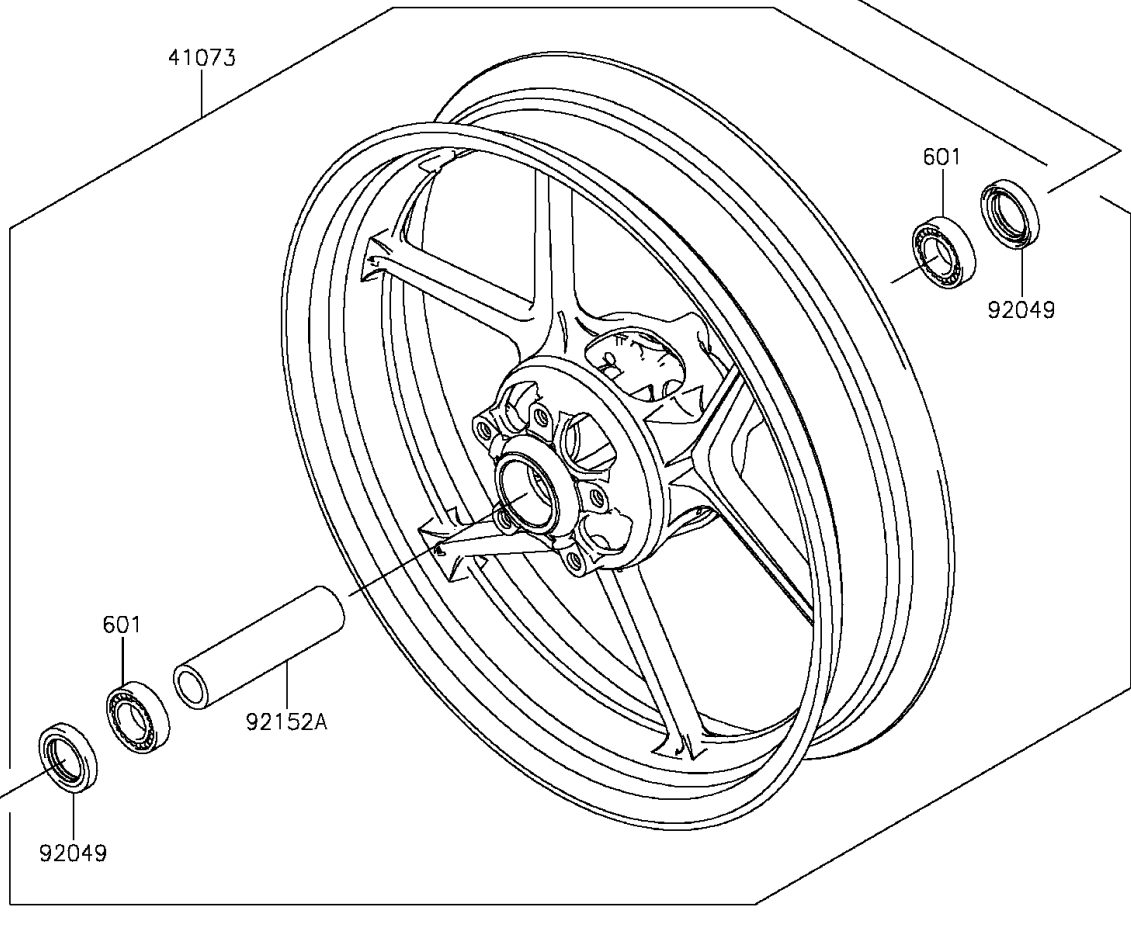

2012 ER-6n PARTS DIAGRAM

Front Hub

F2230

WOD

2012 ER-6n PARTS LIST

Front Hub

| ITEM NAME | PART NUMBER | QUANTITY |
|-------------------------------------|---------------|----------|
| BEARING-BALL,#6004UUC3 (Ref # 601) | 601B6004UU | 1 |
| AXLE,FR (Ref # 41068) | 41068-0059 | 1 |
| WHEEL-ASSY,FR,G.BLACK (Ref # 41073) | 41073-0567-QT | 1 |
| SEAL-OIL,BJN30427 (Ref # 92049) | 92049-0130 | 1 |
| COLLAR,20X30X15.5 (Ref # 92152) | 92152-0946 | 1 |
| COLLAR,20.2X28X115 (Ref # 92152A) | 92152-0958 | 1 |