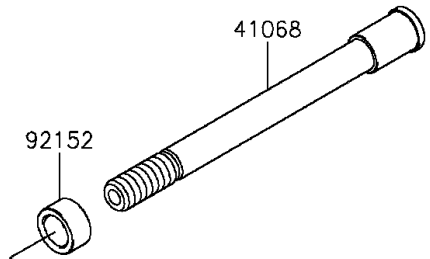

2012 ER-6n PARTS DIAGRAM

Front Hub

F2230

WOD

2012 ER-6n PARTS LIST

Front Hub

| ITEM NAME | PART NUMBER | QUANTITY |
|-------------------------------------|---------------|----------|
| BEARING-BALL,#6004UUC3 (Ref # 601) | 601B6004UU | 1 |
| AXLE,FR (Ref # 41068) | 41068-0059 | 1 |
| WHEEL-ASSY,FR,G.BLACK (Ref # 41073) | 41073-0567-QT | 1 |
| SEAL-OIL,BJN30427 (Ref # 92049) | 92049-0130 | 1 |
| COLLAR,20X30X15.5 (Ref # 92152) | 92152-0946 | 1 |
| COLLAR,20.2X28X115 (Ref # 92152A) | 92152-0958 | 1 |