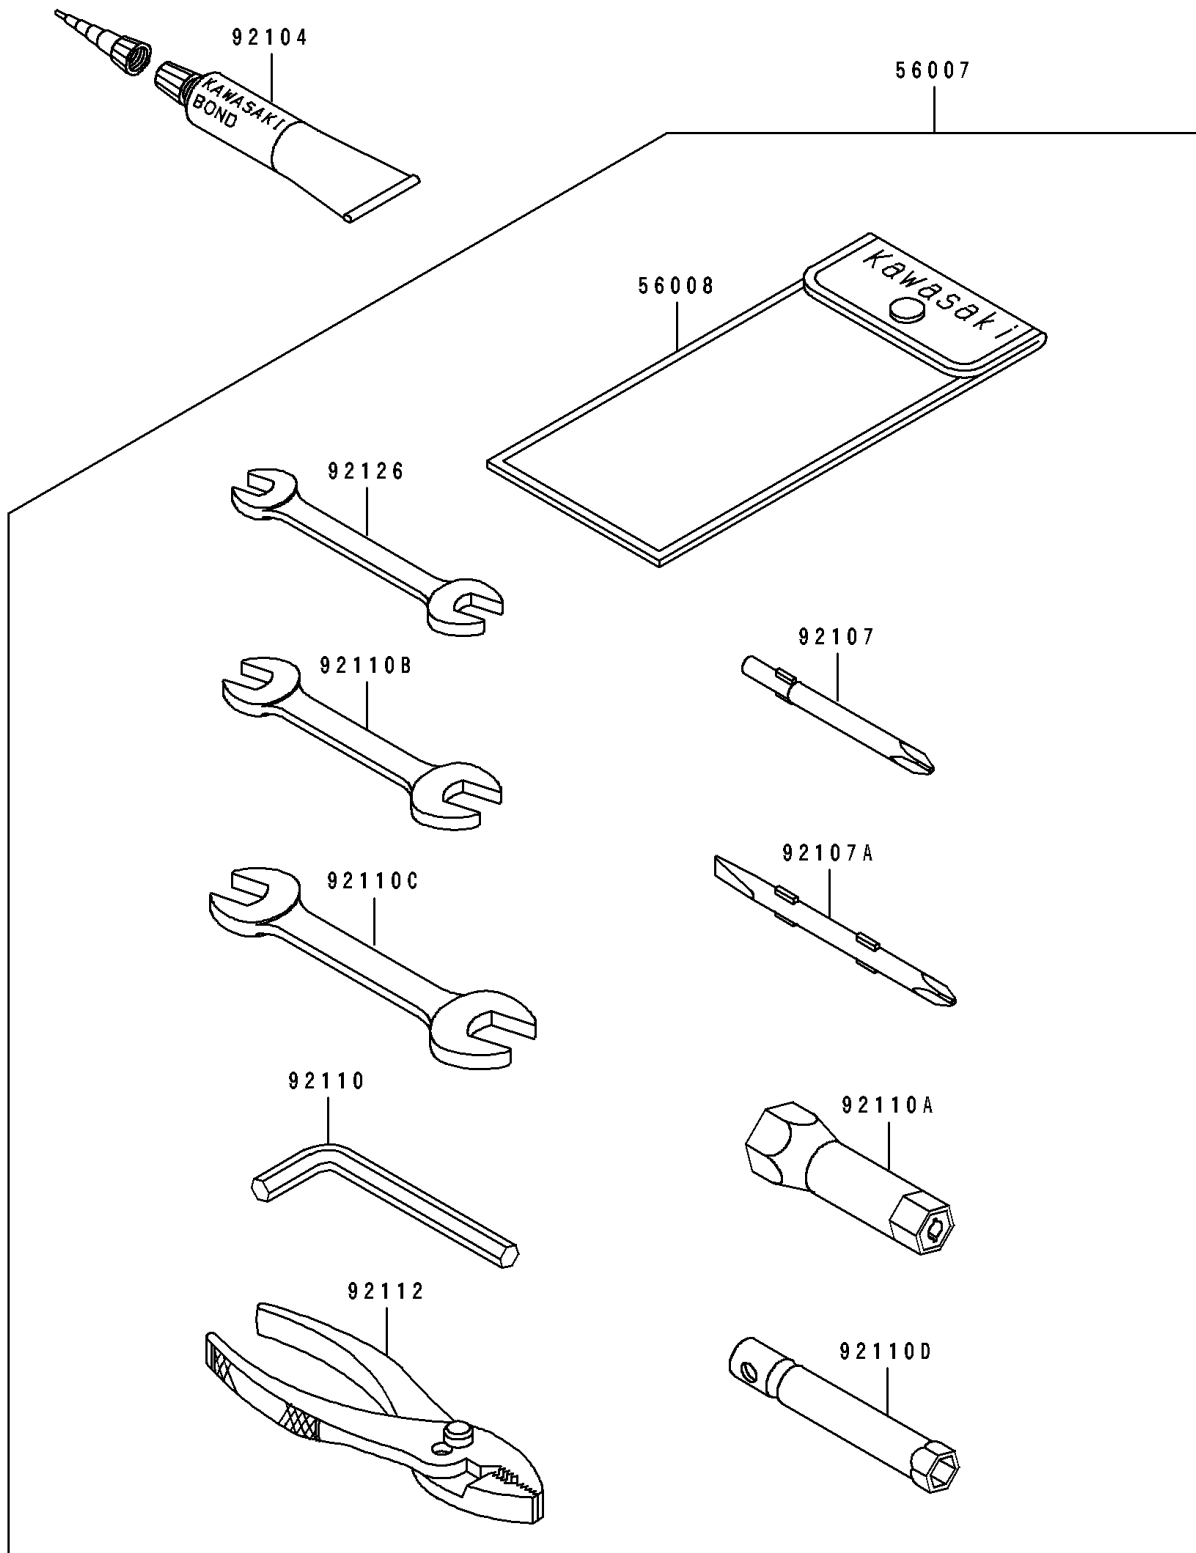

1994 JET SKI® ST PARTS DIAGRAM

Owner's Tools

F3182

1994 JET SKI® ST PARTS LIST

Owner's Tools

ITEM NAME	PART NUMBER	QUANTITY
TOOL-KIT (Ref # 56007)	56007-3711	1
BAG,TOOL (Ref # 56008)	56008-006	1
GASKET-LIQUID,TUBE,100G,SILVER (Ref # 92104)	92104-002	1
TOOL-DRIVER,#3PHILLIPS (Ref # 92107)	92107-005	1
TOOL-DRIVER,#2PHILLIPS&SLOT (Ref # 92107A)	92107-1051	1
TOOL-WRENCH,ALLEN,5MM (Ref # 92110)	92110-1015	1
TOOL-WRENCH,BOX,21MM (Ref # 92110A)	92110-1113	1
TOOL-WRENCH,OPEN END,10X12 (Ref # 92110B)	92110-1152	1
TOOL-WRENCH,OPEN END,14X17 (Ref # 92110C)	92110-1153	1
TOOL-WRENCH,BOX,10MM (Ref # 92110D)	92110-1156	1
TOOL-PLIERS (Ref # 92112)	92112-003	1
TOOL-WRENCH,OPEN END,8X10 (Ref # 92126)	92126-001	1