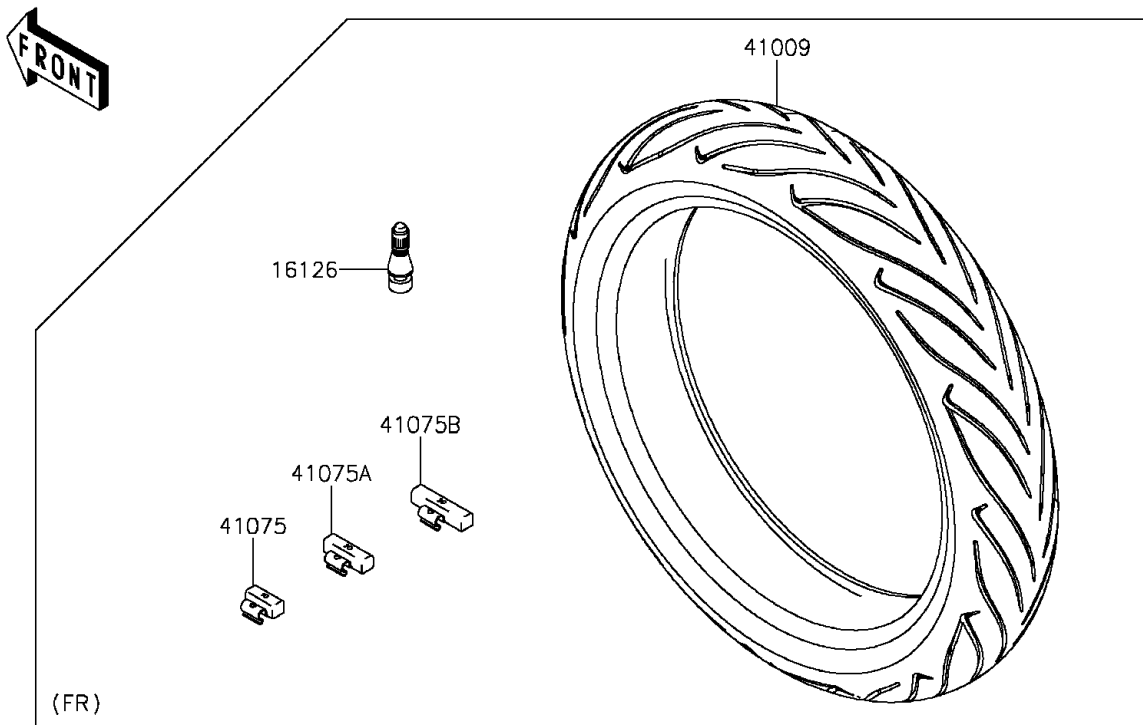

2012 ER-6n PARTS DIAGRAM

Tires(ECF-EFF)

F2210

2012 ER-6n PARTS LIST

Tires(ECF-EFF)

ITEM NAME	PART NUMBER	QUANTITY
VALVE,TIRE (Ref # 16126)	16126-1140	1
TIRE,FR,120/70ZR17(58W),R.S.2 (Ref # 41009)	41009-0500	1
TIRE,RR,160/60ZR17(69W),R.S.2 (Ref # 41009A)	41009-0501	1
BALANCER-WHEEL,10G,SILVER (Ref # 41075)	41075-0007	1
BALANCER-WHEEL,20G,SILVER (Ref # 41075A)	41075-0008	1
BALANCER-WHEEL,30G,SILVER (Ref # 41075B)	41075-0009	1