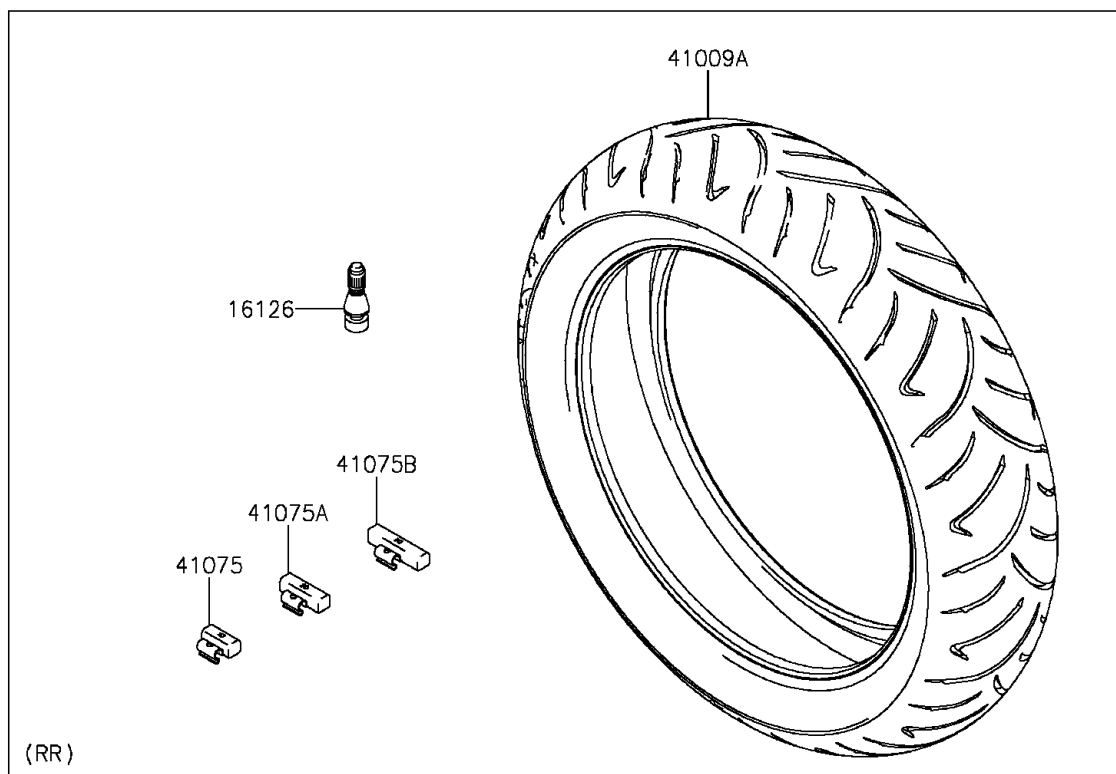

2012 ER-6n PARTS DIAGRAM

Tires(ECF-EFF)

F2210

2012 ER-6n PARTS LIST

Tires(ECF-EFF)

ITEM NAME	PART NUMBER	QUANTITY
VALVE,TIRE (Ref # 16126)	16126-1140	1
TIRE,FR,120/70ZR17(58W),R.S.2 (Ref # 41009)	41009-0500	1
TIRE,RR,160/60ZR17(69W),R.S.2 (Ref # 41009A)	41009-0501	1
BALANCER-WHEEL,10G,SILVER (Ref # 41075)	41075-0007	1
BALANCER-WHEEL,20G,SILVER (Ref # 41075A)	41075-0008	1
BALANCER-WHEEL,30G,SILVER (Ref # 41075B)	41075-0009	1