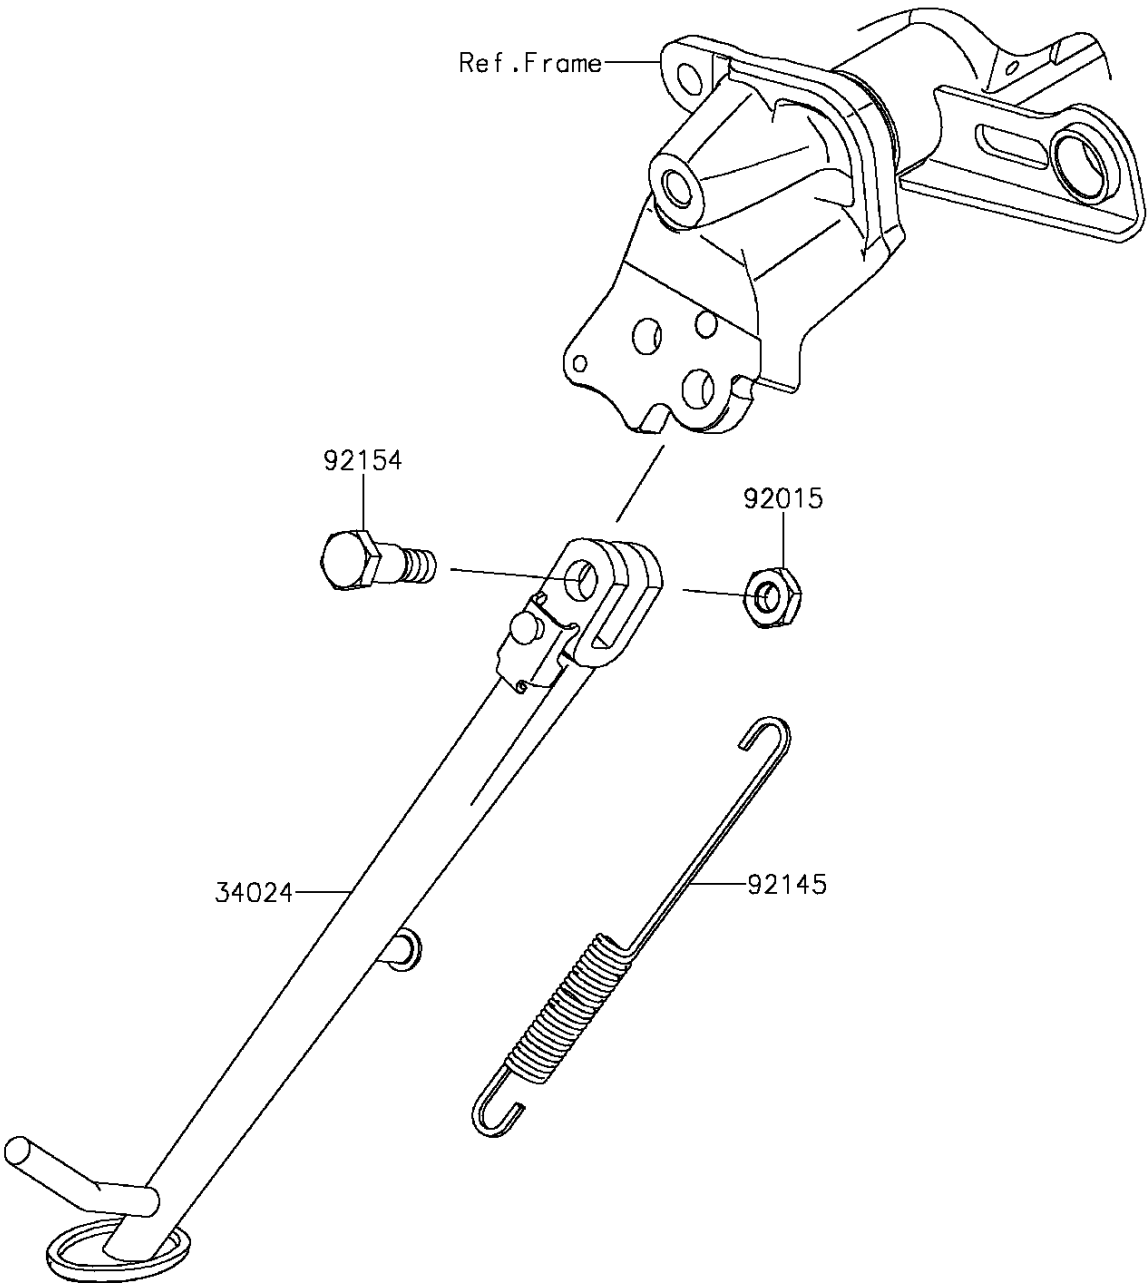

2012 ER-6n PARTS DIAGRAM

Stand(s)

F2190

2012 ER-6n PARTS LIST

Stand(s)

ITEM NAME	PART NUMBER	QUANTITY
STAND-SIDE (Ref # 34024)	34024-0103	1
NUT,LOCK,10MM,BLACK (Ref # 92015)	92015-1188	1
SPRING,SIDE STAND (Ref # 92145)	92145-0813	1
BOLT,10X32.5 (Ref # 92154)	92154-0437	1