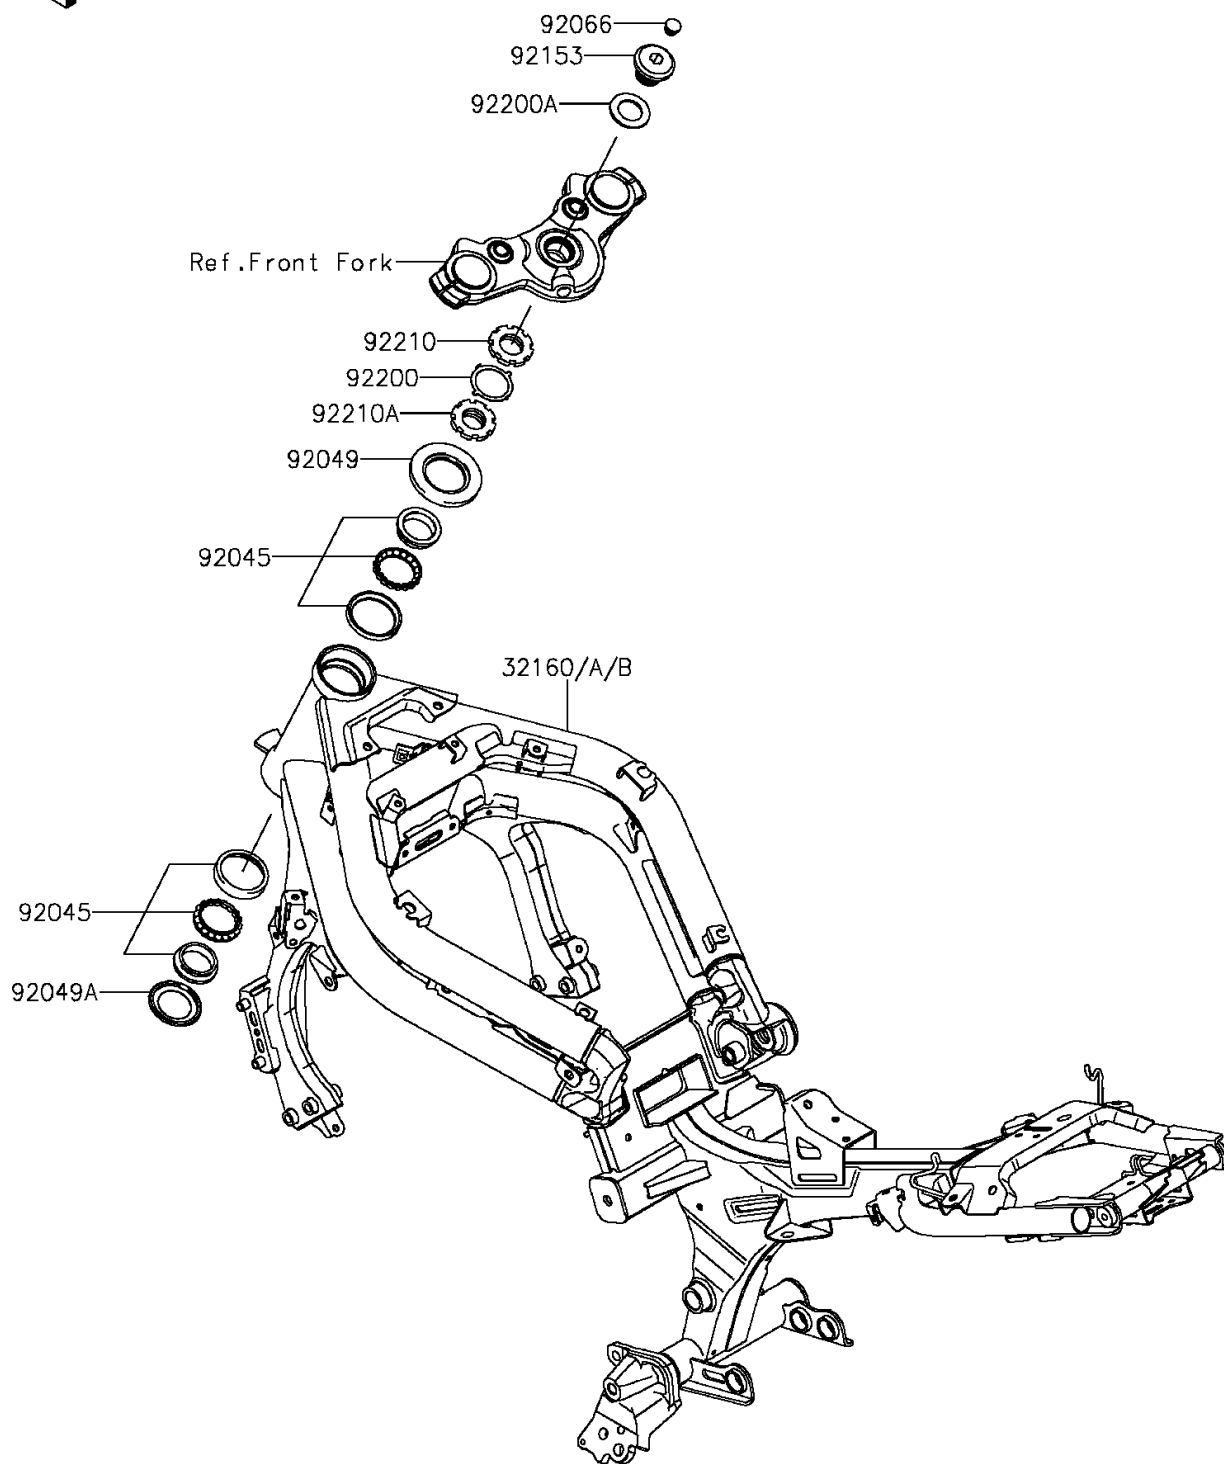

## 2012 ER-6n PARTS DIAGRAM

Frame

F2120

## 2012 ER-6n PARTS LIST

Frame

ITEM NAME	PART NUMBER	QUANTITY
FRAME-COMP,F.M.GRAY (Ref # 32160B)	32160-0561-26M	1
BEARING-BALL,SF07A17PX1V1 (Ref # 92045)	92045-1384	1
SEAL-OIL (Ref # 92049)	92049-0131	1
SEAL-OIL (Ref # 92049A)	92049-0137	1
PLUG (Ref # 92066)	92066-0071	1
BOLT,26MM (Ref # 92153)	92153-0474	1
WASHER (Ref # 92200)	92200-0036	1
WASHER,27X42X2.3 (Ref # 92200A)	92200-0753	1
NUT,STEERING STEM,35MM (Ref # 92210)	92210-0534	1
NUT,STEERING STEM,35MM (Ref # 92210A)	92210-0535	1