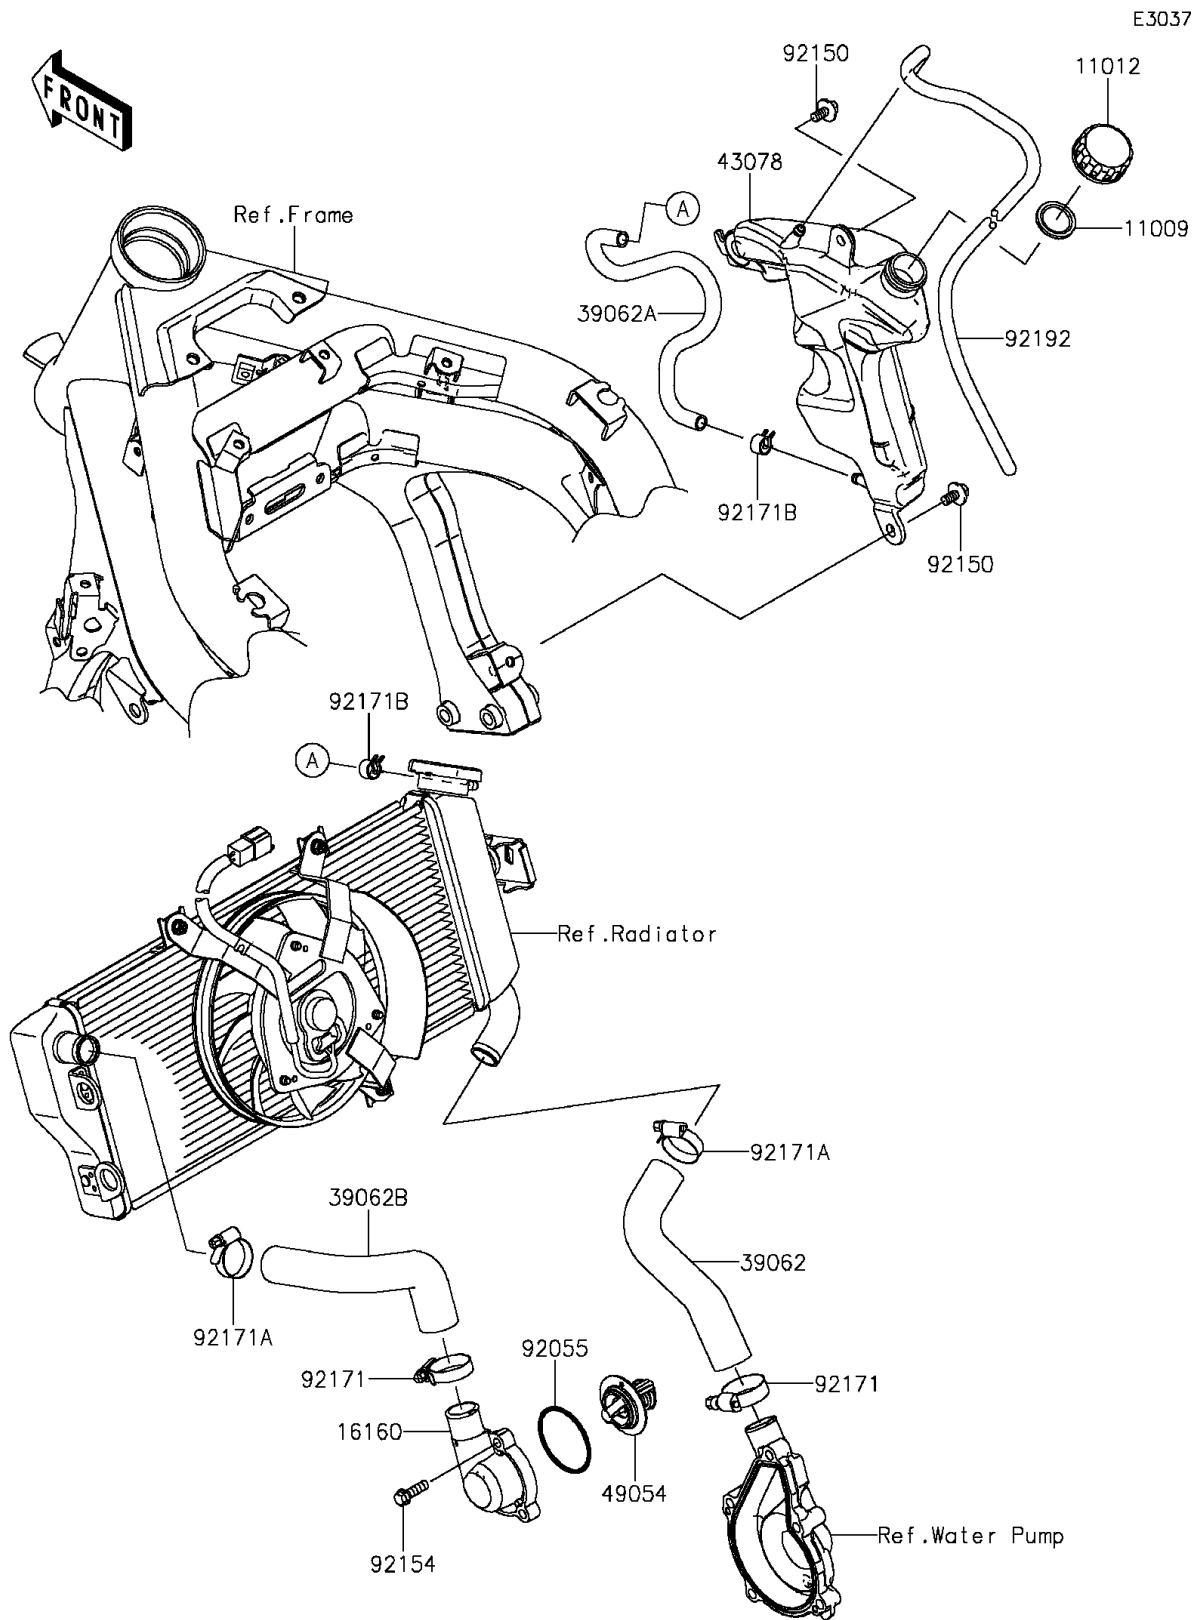

2012 ER-6n PARTS DIAGRAM

Water Pipe

2012 ER-6n PARTS LIST

Water Pipe

| ITEM NAME | PART NUMBER | QUANTITY |
|--|-------------|----------|
| GASKET,RESERVOIR TANK CAP (Ref # 11009) | 11009-1145 | 1 |
| CAP (Ref # 11012) | 11012-1084 | 1 |
| BODY,THERMO (Ref # 16160) | 16160-0181 | 1 |
| HOSE-COOLING,W.PUMP-RAD (Ref # 39062) | 39062-0265 | 1 |
| HOSE-COOLING,RAD.-RESERVOIR (Ref # 39062A) | 39062-0583 | 1 |
| HOSE-COOLING,HEAD-RAD. (Ref # 39062B) | 39062-0584 | 1 |
| RESERVOIR (Ref # 43078) | 43078-0552 | 1 |
| THERMOSTAT (Ref # 49054) | 49054-0001 | 1 |
| RING-O,44.7X2.4 (Ref # 92055) | 92055-0160 | 1 |
| BOLT,6X14 (Ref # 92150) | 92150-1340 | 1 |
| BOLT,FLANGED,6X20 (Ref # 92154) | 92154-1778 | 1 |
| CLAMP (Ref # 92171) | 92171-0261 | 1 |
| CLAMP (Ref # 92171A) | 92171-0337 | 1 |
| CLAMP,10.5X8X0.7 (Ref # 92171B) | 92171-1992 | 1 |
| TUBE,BREATHHER (Ref # 92192) | 92192-1006 | 1 |