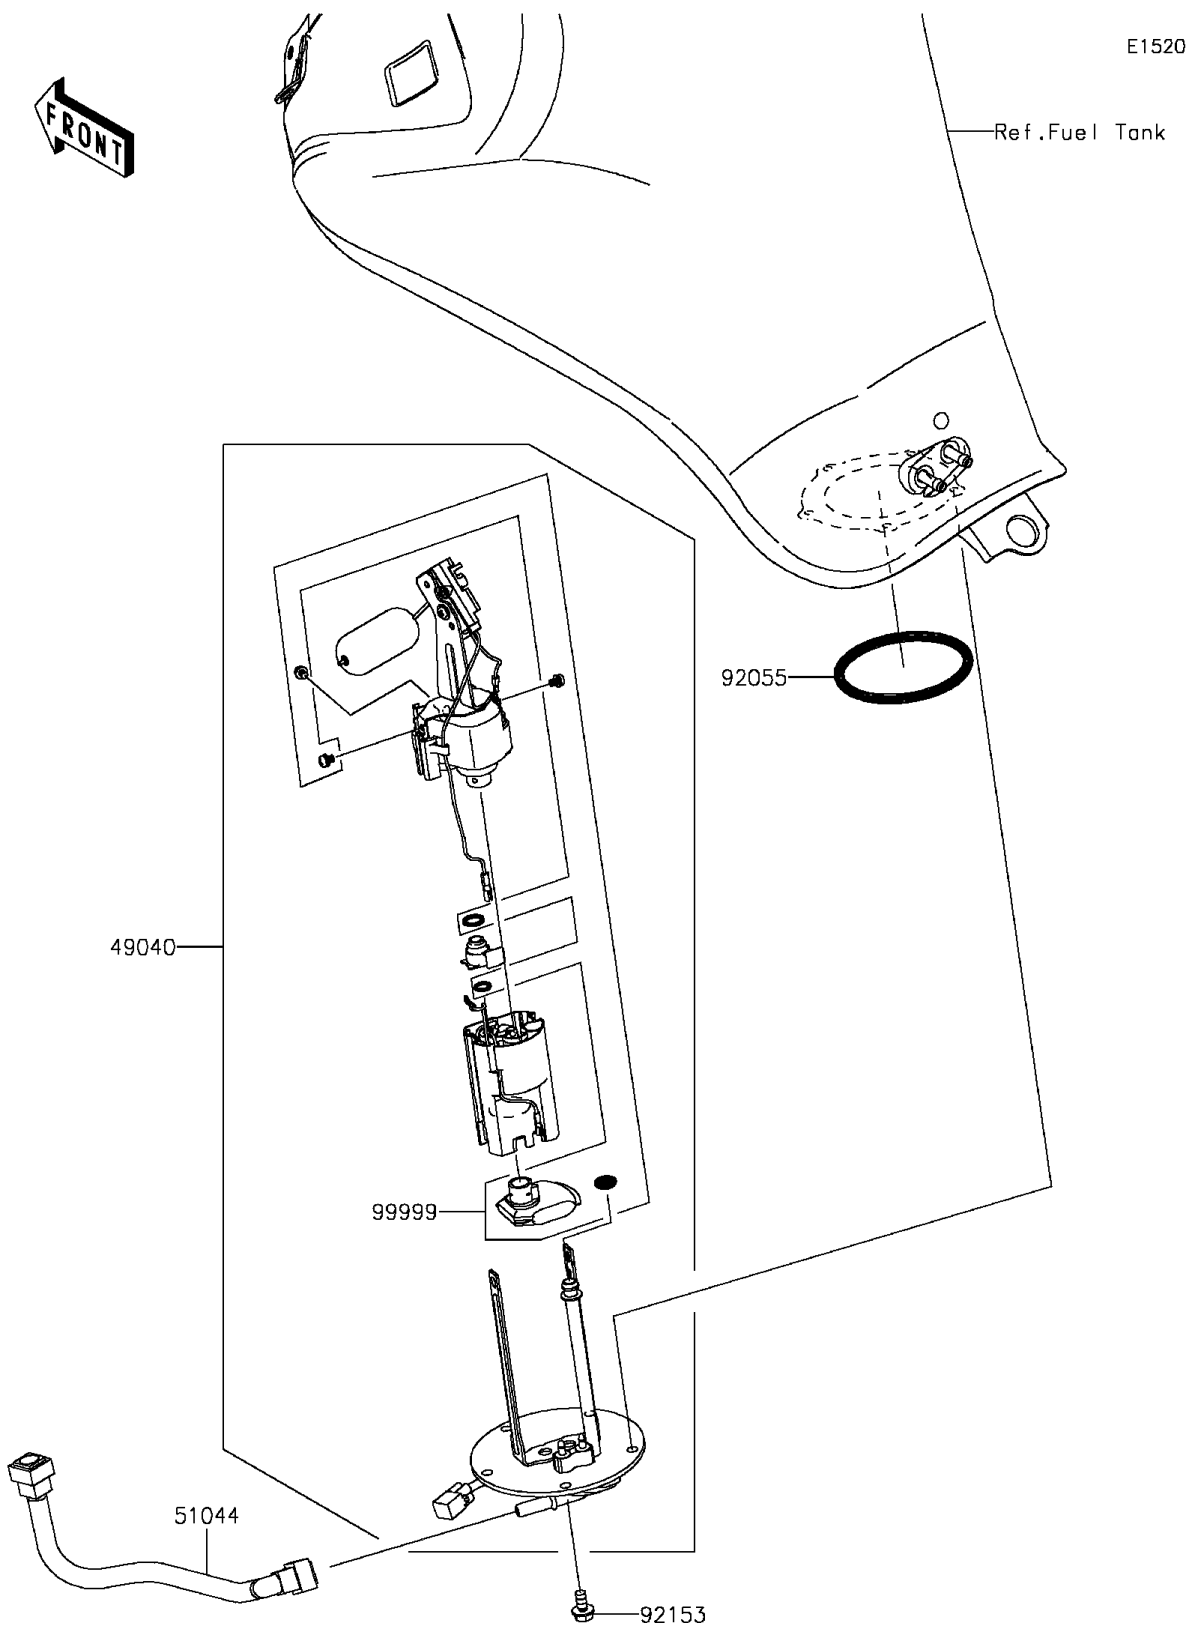

2012 ER-6n PARTS DIAGRAM

Fuel Pump

2012 ER-6n PARTS LIST

Fuel Pump

ITEM NAME	PART NUMBER	QUANTITY
PUMP-FUEL (Ref # 49040)	49040-0706	1
TUBE-ASSY (Ref # 51044)	51044-0705	1
RING-O,74.6X5.7 (Ref # 92055)	92055-0728	1
BOLT,FLANGED,6X12 (Ref # 92153)	92153-1295	1
KIT,FUEL FILTER (Ref # 99999)	99999-0522	1