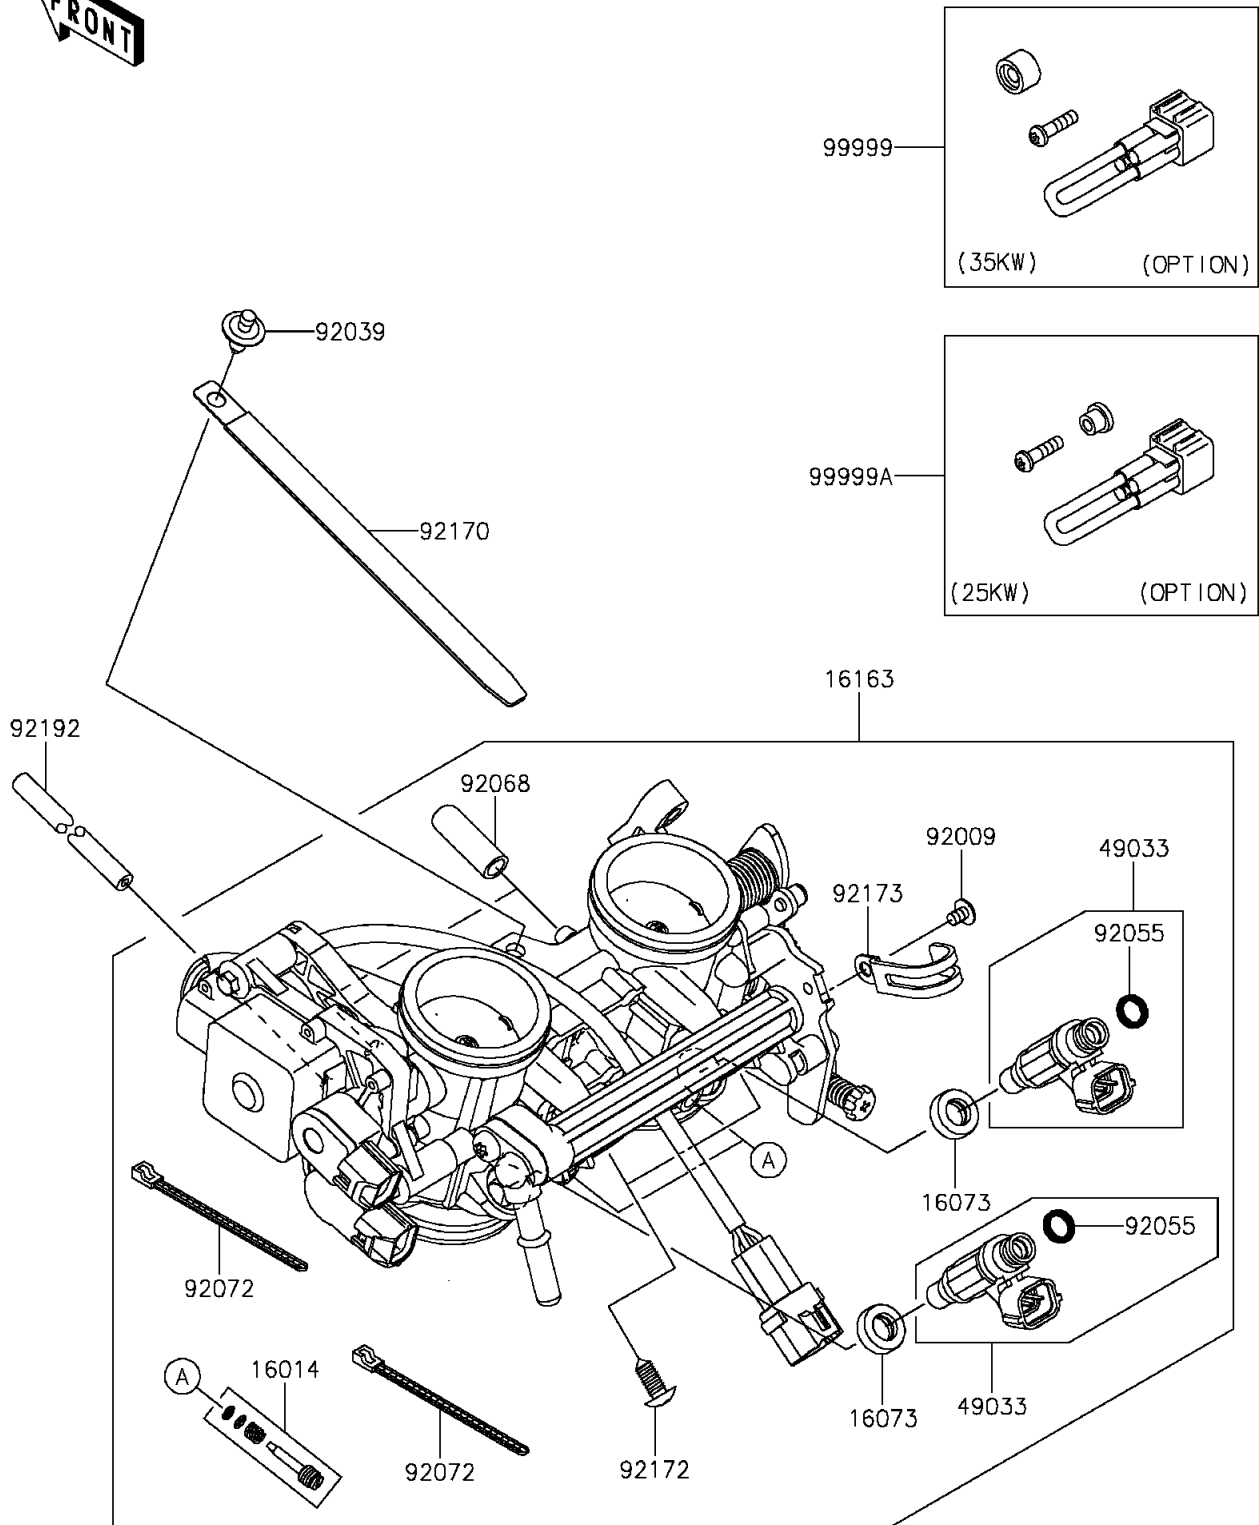

## 2012 ER-6n PARTS DIAGRAM

Throttle

E1510

## 2012 ER-6n PARTS LIST

Throttle

ITEM NAME	PART NUMBER	QUANTITY
SCREW-PILOT AIR (Ref # 16014)	16014-0002	1
INSULATOR (Ref # 16073)	16073-3707	1
THROTTLE-ASSY,TTK38 (Ref # 16163)	16163-0711	1
NOZZLE-INJECTION (Ref # 49033)	49033-0011	1
SCREW,CLAMP (Ref # 92009)	92009-1860	1
RIVET (Ref # 92039)	92039-0068	1
RING-O,INJECTION NOZZLE (Ref # 92055)	92055-1622	1
PLUG,12X25 (Ref # 92068)	92068-006	1
BAND,SUB-HARNESS (Ref # 92072)	92072-0012	1
CLAMP,L=150 (Ref # 92170)	92170-1114	1
SCREW,PIPE INJECTION (Ref # 92172)	92172-0064	1
CLAMP (Ref # 92173)	92173-0288	1
TUBE,3X6.7X300 (Ref # 92192)	92192-0977	1
KIT.,35KW (Ref # 99999)	99999-0355	1
KIT.,25KW (Ref # 99999A)	99999-0356	1