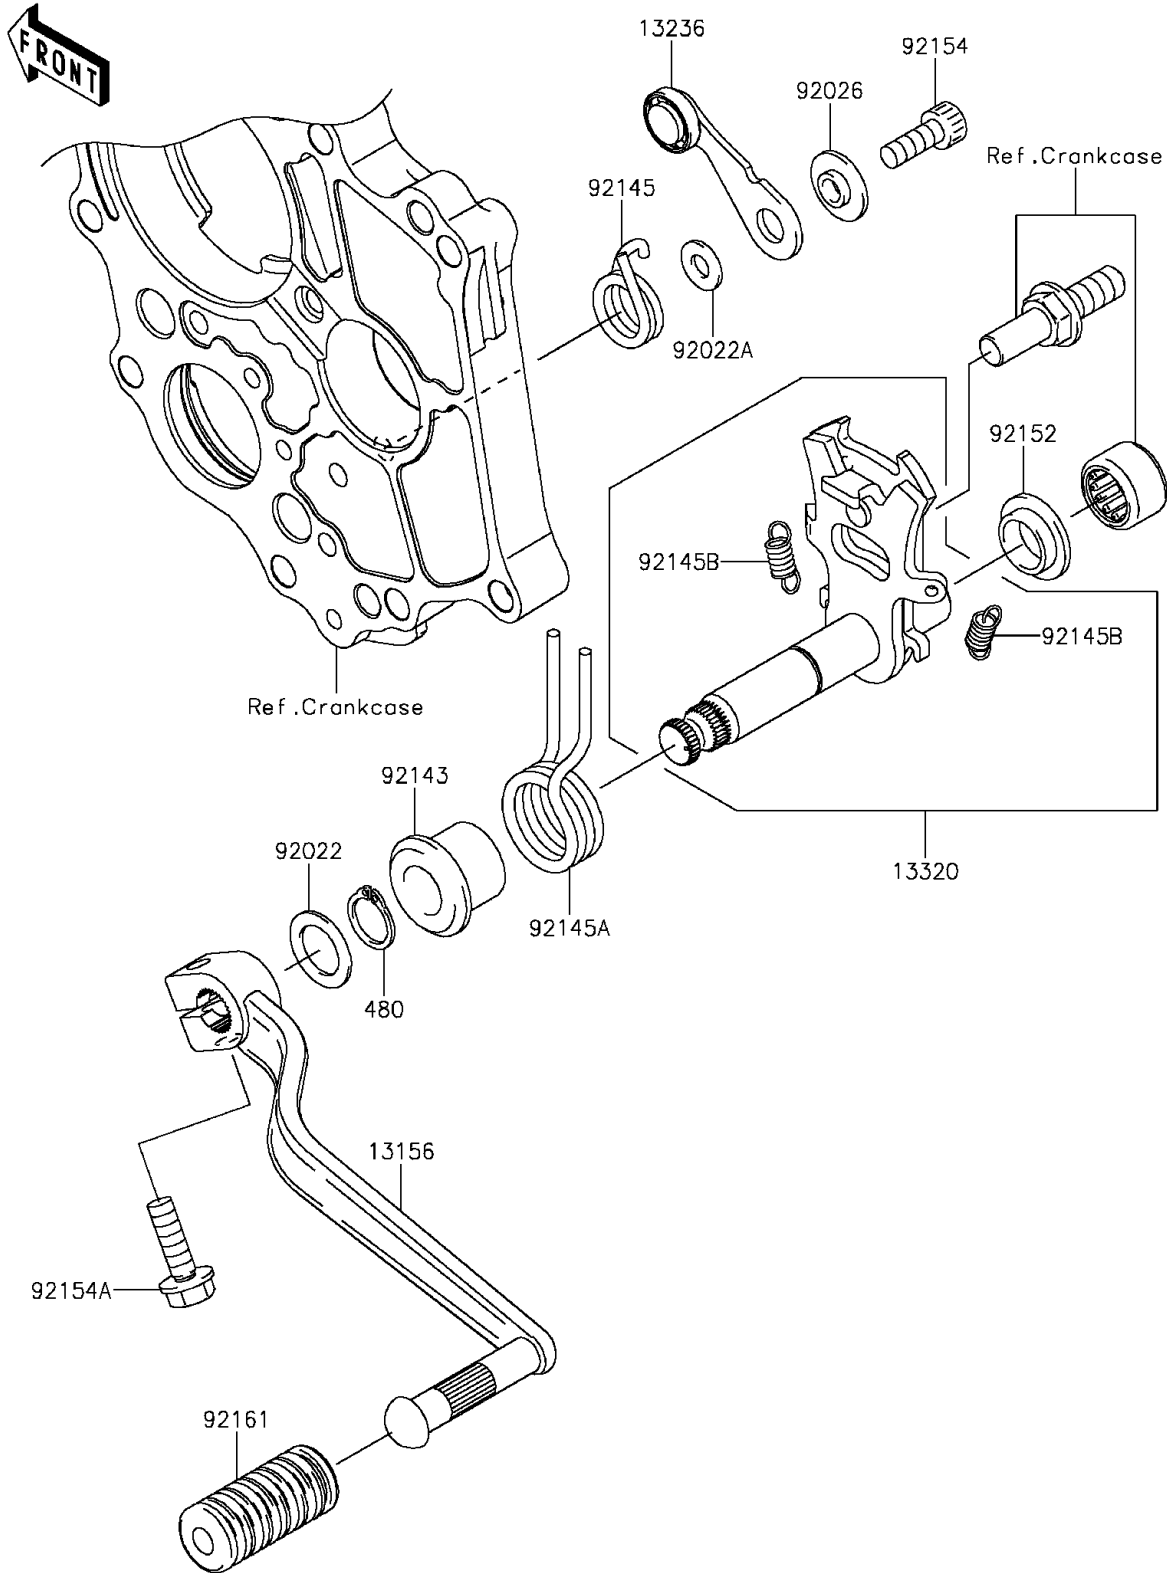

2012 ER-6n PARTS DIAGRAM

Gear Change Mechanism

E1370

2012 ER-6n PARTS LIST

Gear Change Mechanism

ITEM NAME	PART NUMBER	QUANTITY
CIRCLIP-TYPE-C,13MM (Ref # 480)	480J1300	1
LEVER-CHANGE,PEDAL (Ref # 13156)	13156-0571	1
LEVER-COMP,POSITION (Ref # 13236)	13236-0170	1
LEVER-ASSY,CHANGE SHAFT (Ref # 13320)	13320-0019	1
WASHER,13.3X20X1 (Ref # 92022)	92022-1496	1
WASHER,6X12.8X1.2 (Ref # 92022A)	92022-1827	1
SPACER (Ref # 92026)	92026-1217	1
COLLAR,RETURN SPRING (Ref # 92143)	92143-1498	1
SPRING,POSITION (Ref # 92145)	92145-0304	1
SPRING,RETURN (Ref # 92145A)	92145-0326	1
SPRING,5.5X0.7X18 (Ref # 92145B)	92145-0703	1
COLLAR (Ref # 92152)	92152-1075	1
BOLT,SOCKET,6X16 (Ref # 92154)	92154-0235	1
BOLT,FLANGED,6X20 (Ref # 92154A)	92154-0786	1
DAMPER,CHANGE PEDAL (Ref # 92161)	92161-1300	1