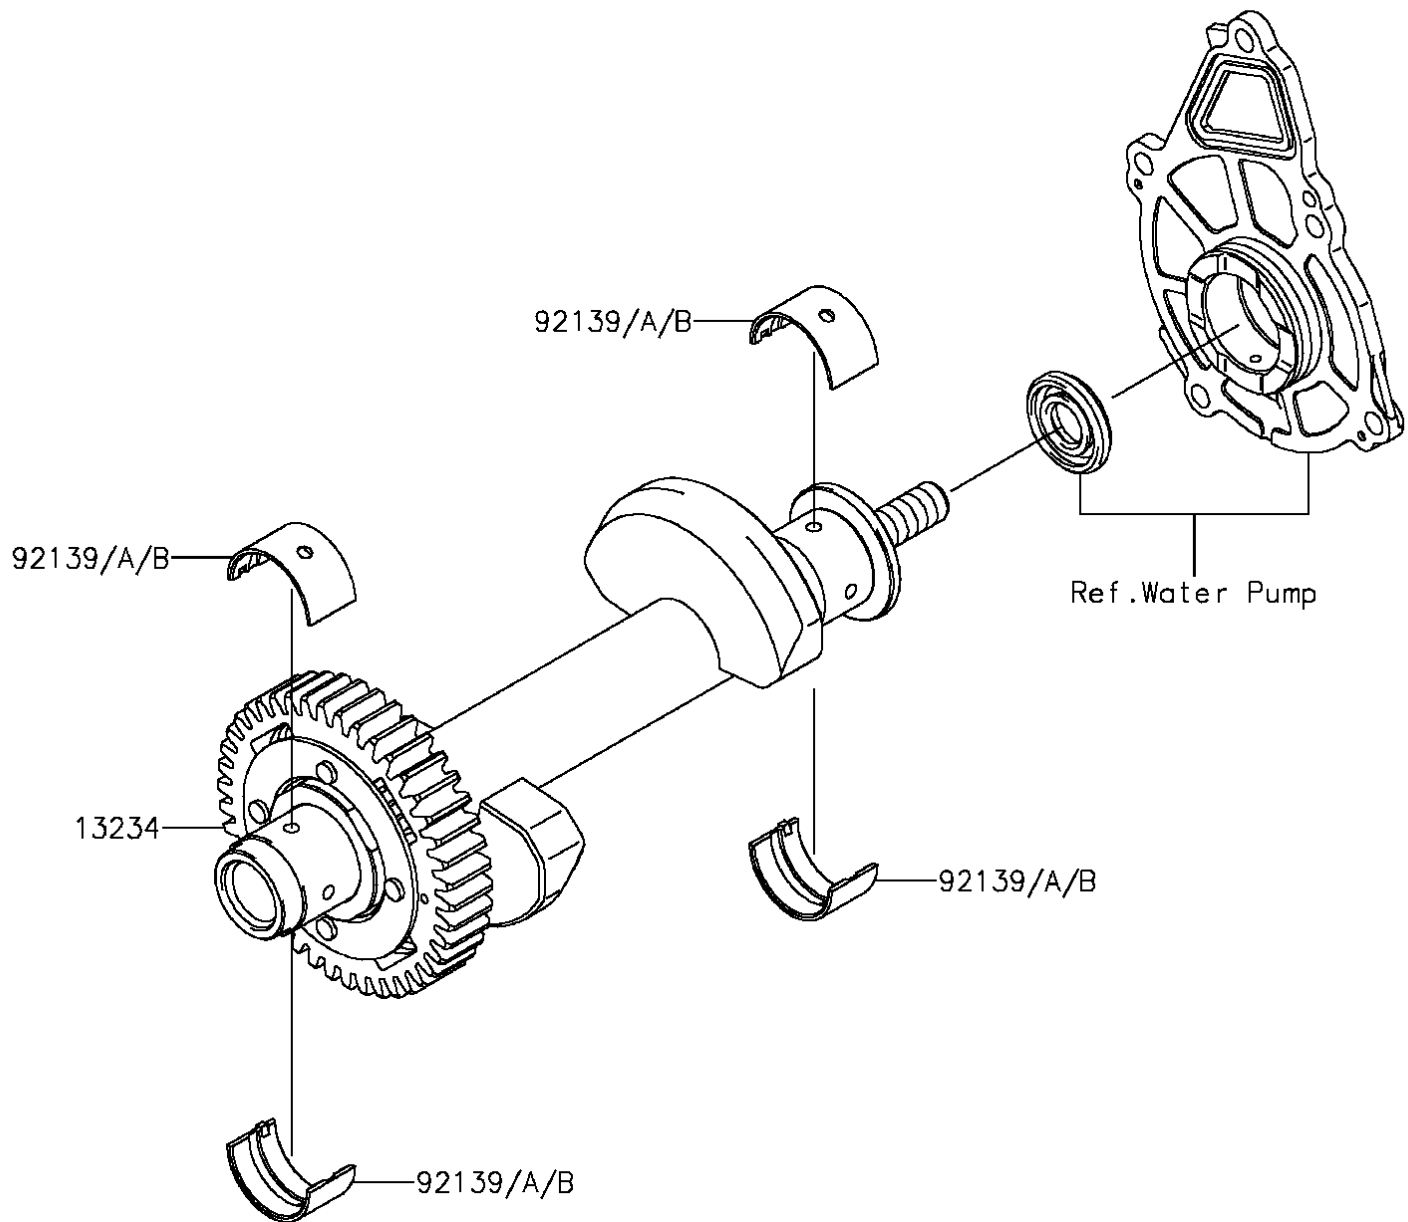

2012 ER-6n PARTS DIAGRAM

Balancer

E1323

2012 ER-6n PARTS LIST

Balancer

ITEM NAME	PART NUMBER	QUANTITY
SHAFT-COMP,BALANCER (Ref # 13234)	13234-0043	1
BUSHING,BALANCER,BLUE (Ref # 92139)	92139-0117	1
BUSHING,BALANCER,BLACK (Ref # 92139A)	92139-0118	1
BUSHING,BALANCER,BROWN (Ref # 92139B)	92139-0119	1