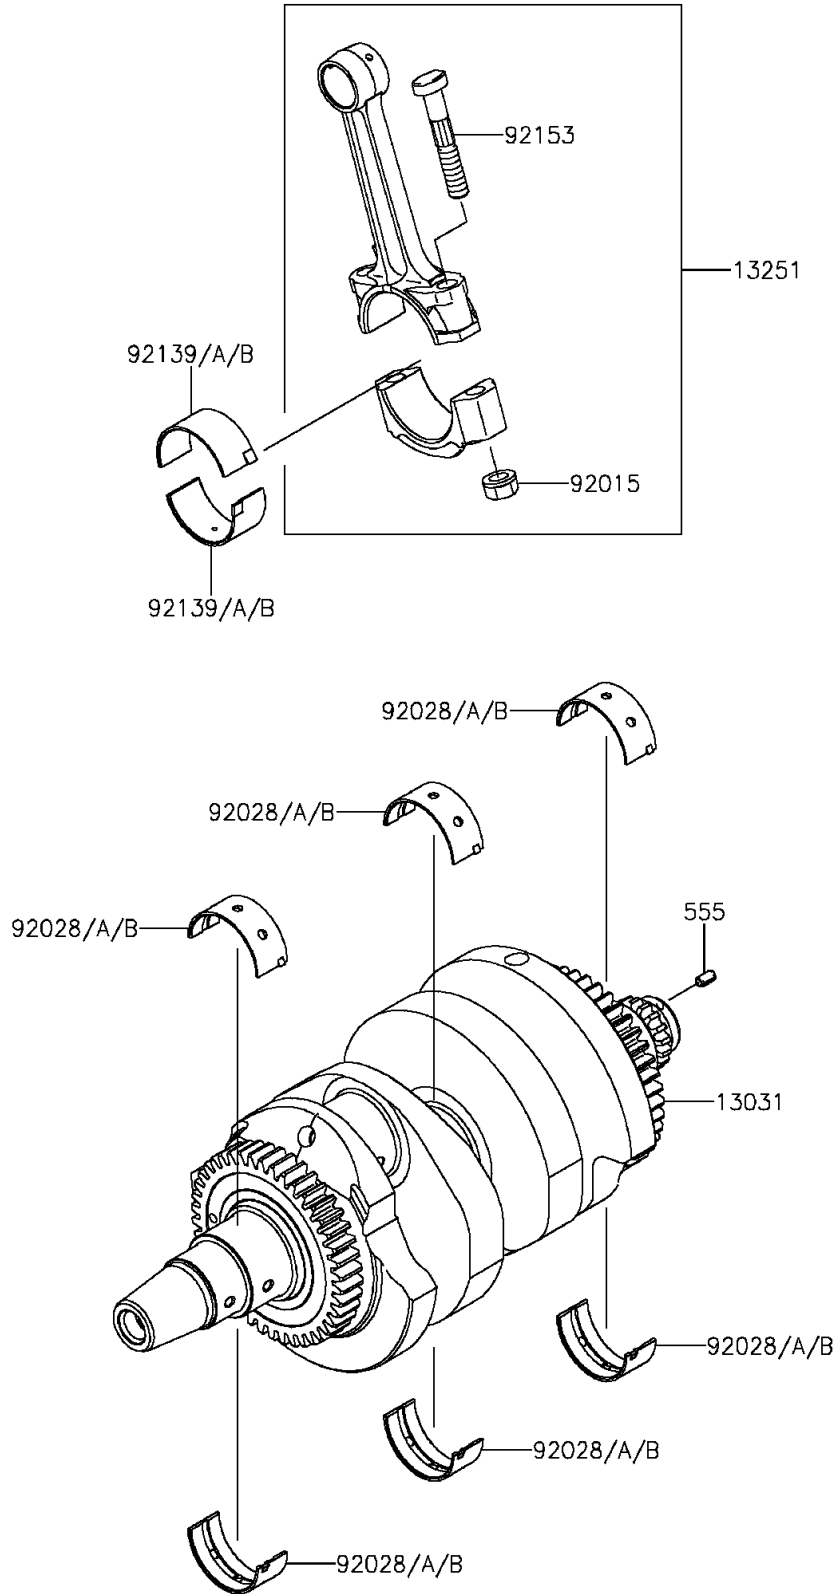

2012 ER-6n PARTS DIAGRAM

Crankshaft

E1321

2012 ER-6n PARTS LIST

Crankshaft

| ITEM NAME | PART NUMBER | QUANTITY |
|---|---------------|----------|
| PIN-SPRING,4X8 (Ref # 555) | 555A0408 | 1 |
| CRANKSHAFT-COMP (Ref # 13031) | 13031-0149 | 1 |
| ROD-ASSY-CONNECTING,K (Ref # 13251) | 13251-0010-KK | 1 |
| NUT,FLANGED,8MM (Ref # 92015) | 92015-1311 | 1 |
| BUSHING,CRANKSHAFT,BLUE (Ref # 92028) | 92028-1903 | 1 |
| BUSHING,CRANKSHAFT,BLACK (Ref # 92028A) | 92028-1904 | 1 |
| BUSHING,CRANKSHAFT,BROWN (Ref # 92028B) | 92028-1905 | 1 |
| BUSHING,CON-ROD,BLUE (Ref # 92139) | 92139-0114 | 1 |
| BUSHING,CON-ROD,BLACK (Ref # 92139A) | 92139-0115 | 1 |
| BUSHING,CON-ROD,BROWN (Ref # 92139B) | 92139-0116 | 1 |
| BOLT,CON-ROD,8X49 (Ref # 92153) | 92153-0957 | 1 |