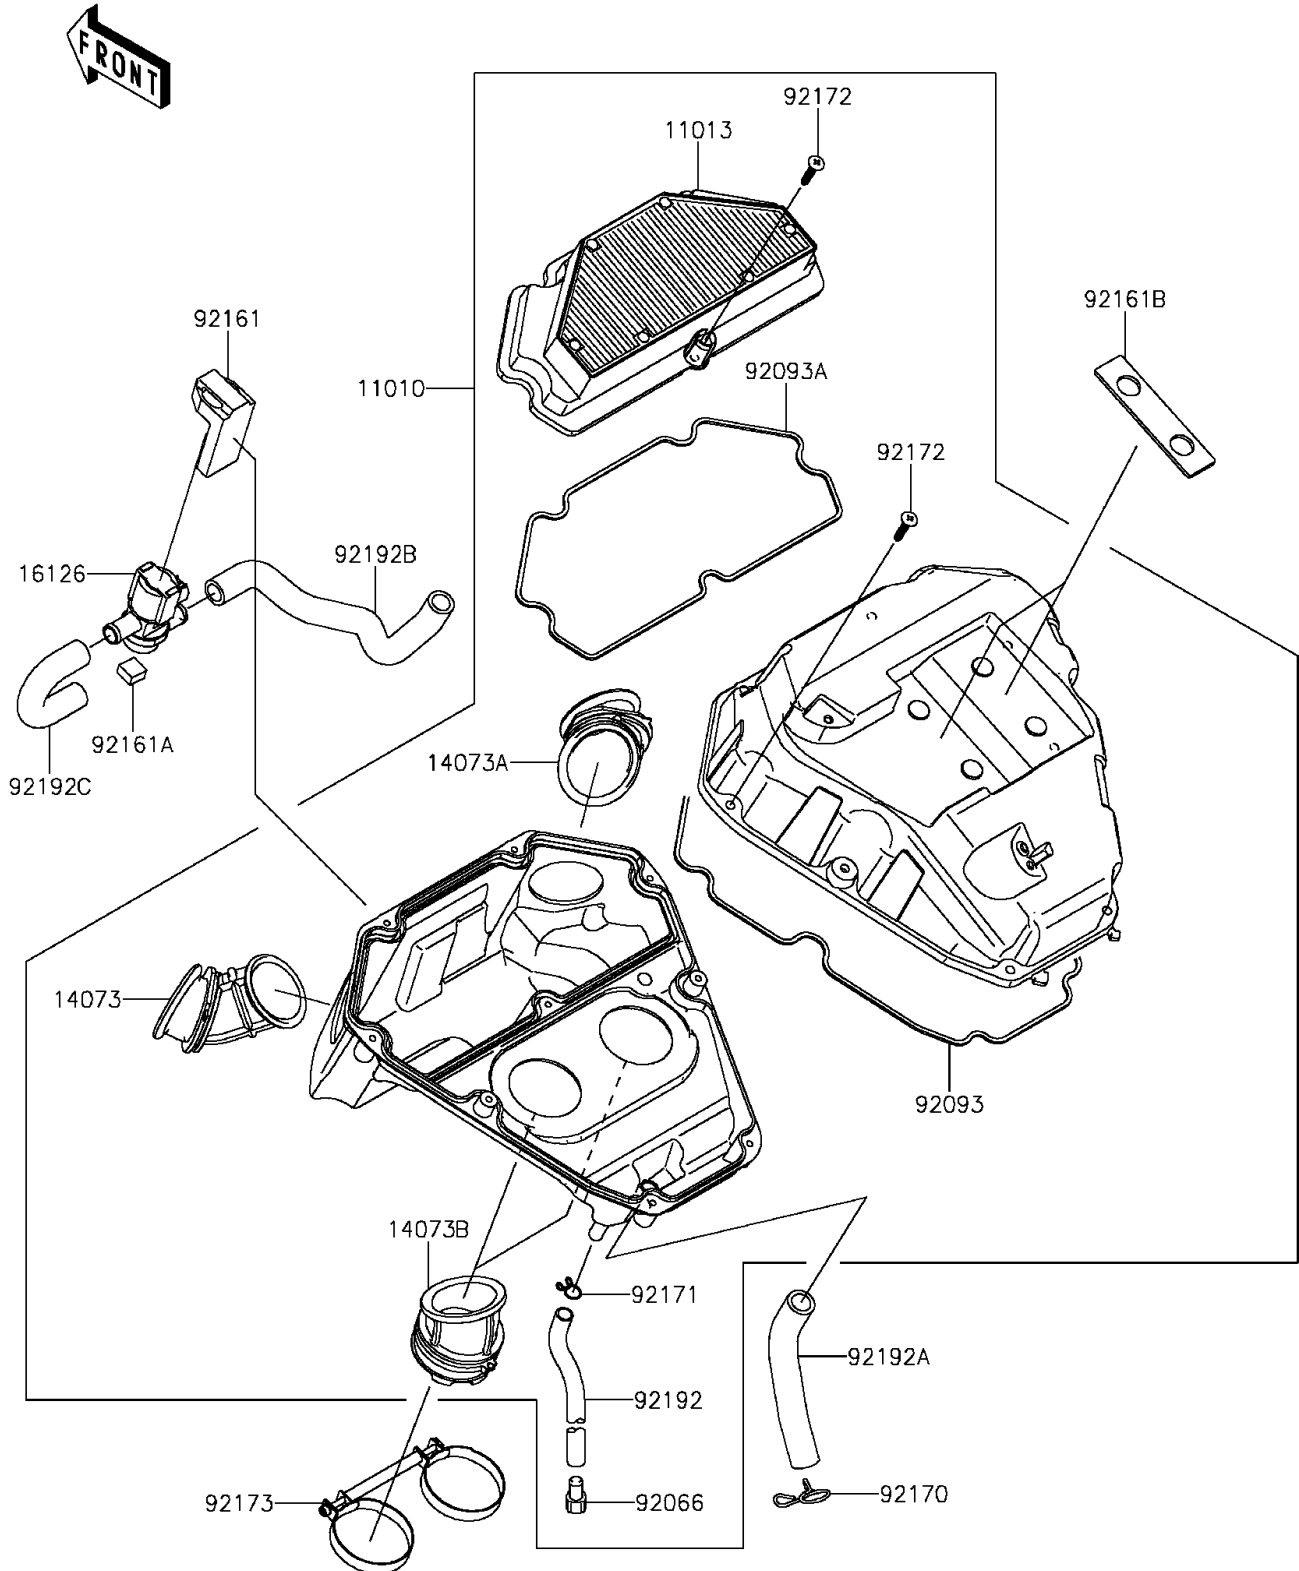

2012 ER-6n PARTS DIAGRAM

Air Cleaner

E1130

2012 ER-6n PARTS LIST

Air Cleaner

ITEM NAME	PART NUMBER	QUANTITY
FILTER-ASSY-AIR (Ref # 11010)	11010-0704	1
ELEMENT-AIR FILTER (Ref # 11013)	11013-0713	1
DUCT,INTAKE,LH (Ref # 14073)	14073-0705	1
DUCT,INTAKE,RH (Ref # 14073A)	14073-0706	1
DUCT (Ref # 14073B)	14073-0728	1
VALVE,AIR SWITING (Ref # 16126)	16126-0019	1
PLUG,DRAIN,8.5X15 (Ref # 92066)	92066-0127	1
SEAL (Ref # 92093)	92093-0566	1
SEAL (Ref # 92093A)	92093-0567	1
DAMPER (Ref # 92161)	92161-0309	1
DAMPER (Ref # 92161A)	92161-1374	1
DAMPER (Ref # 92161B)	92161-1428	1
CLAMP (Ref # 92170)	92170-1017	1
CLAMP,DRAIN (Ref # 92171)	92171-1584	1
SCREW,TAPPING,5X25 (Ref # 92172)	92172-0772	1
CLAMP (Ref # 92173)	92173-0720	1
TUBE,8X12X245 (Ref # 92192)	92192-0709	1
TUBE,BREATHER (Ref # 92192A)	92192-0958	1
TUBE,A/C-ASV (Ref # 92192B)	92192-0959	1
TUBE,ASV-HEAD (Ref # 92192C)	92192-0960	1