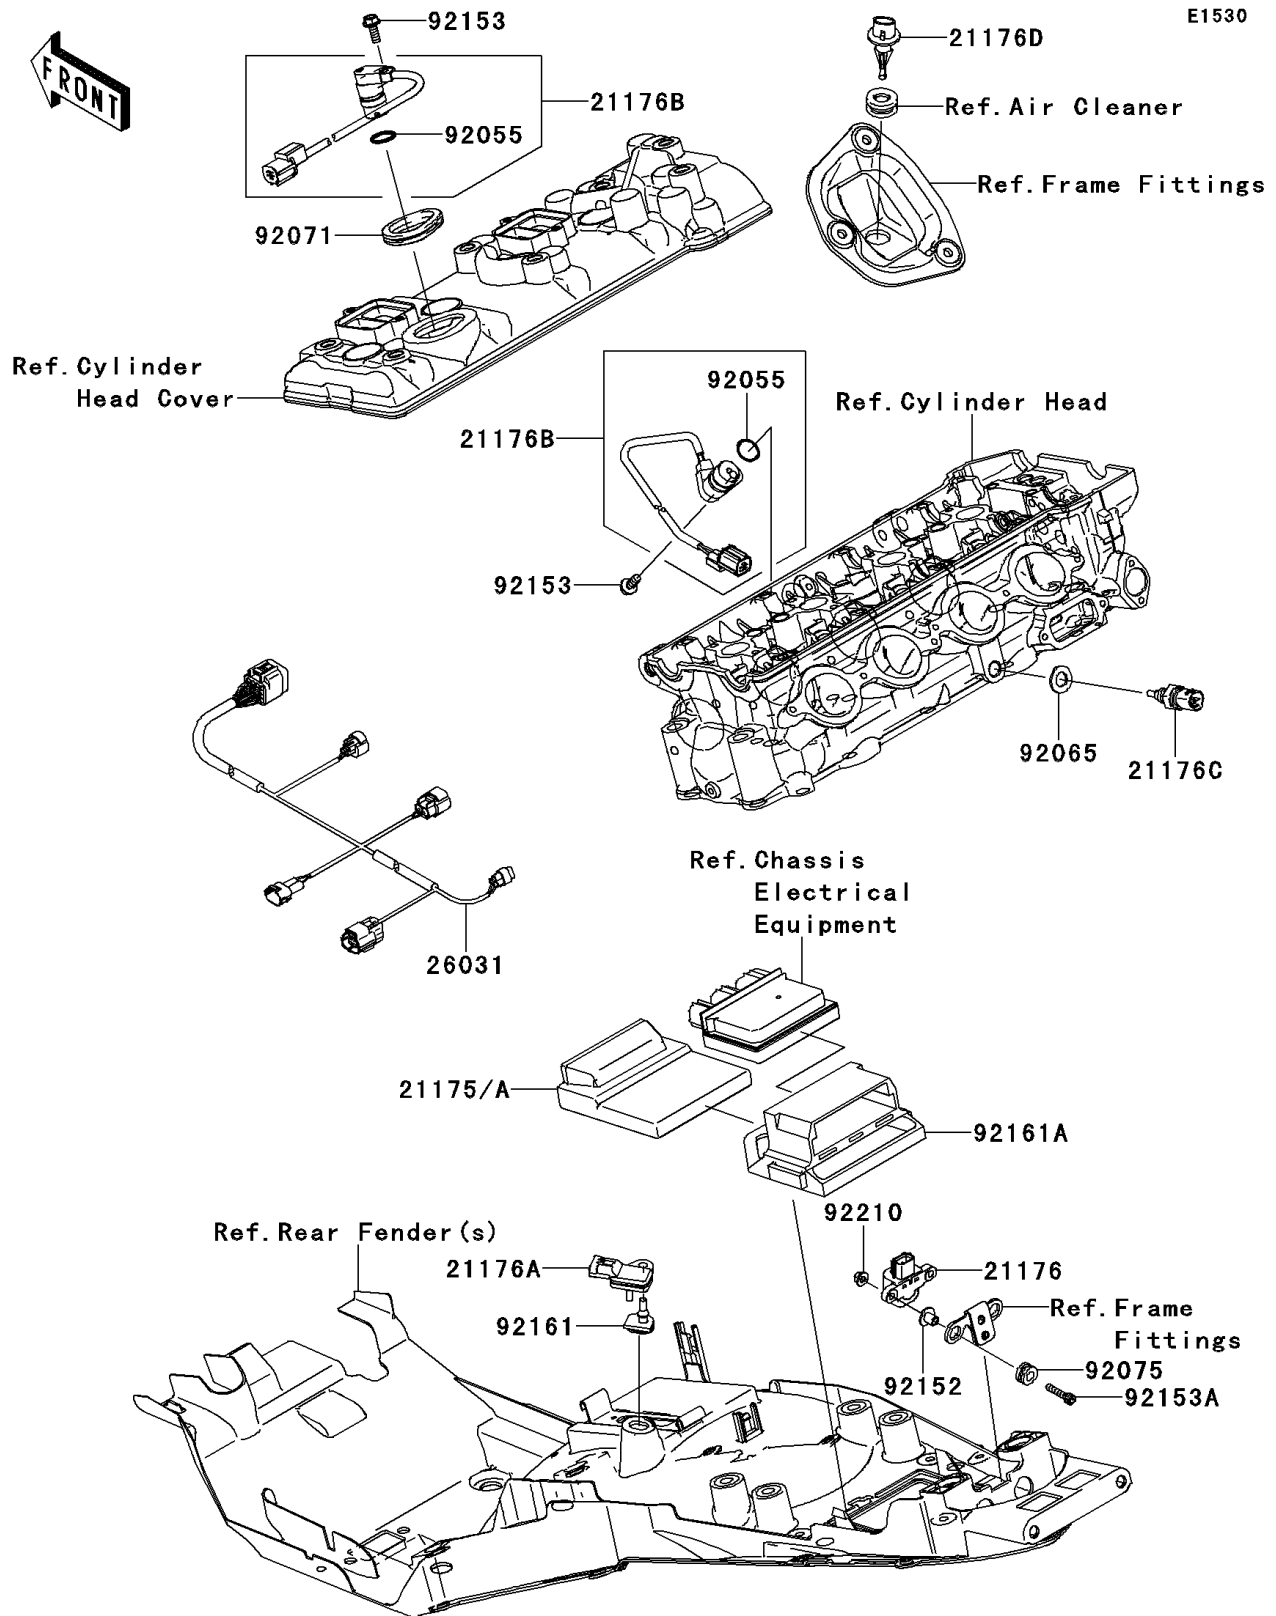

## 2008 Concours™ 14 PARTS DIAGRAM

Fuel Injection

## 2008 Concours™ 14 PARTS LIST

Fuel Injection

ITEM NAME	PART NUMBER	QUANTITY
SENSOR,VEHICLE-DOWN (Ref # 21176)	21176-0026	1
SENSOR,PRESSURE (Ref # 21176A)	21176-0058	1
SENSOR,CAM (Ref # 21176B)	21176-0064	1
SENSOR,WATER TEMP (Ref # 21176C)	21176-1120	1
SENSOR,AIR TEMP (Ref # 21176D)	21176-2106	1
HARNESS (Ref # 26031)	26031-0557	1
RING-O (Ref # 92055)	92055-1639	1
GASKET,12X22X2 (Ref # 92065)	92065-097	1
GROMMET (Ref # 92071)	92071-0028	1
DAMPER (Ref # 92075)	92075-1912	1
COLLAR (Ref # 92152)	92152-0329	1
BOLT-FLANGED,6X16 (Ref # 92153)	92153-1584	1
BOLT,SOCKET,5X22 (Ref # 92153A)	92153-1597	1
DAMPER (Ref # 92161)	92161-0041	1
DAMPER (Ref # 92161A)	92161-0092	1
NUT,FLANGED,5MM (Ref # 92210)	92210-0007	1
CONTROL UNIT-ELECTRONIC (Ref # 21175)	21175-0131	1
CONTROL UNIT-ELECTRONIC (Ref # 21175A)	21175-0132	1