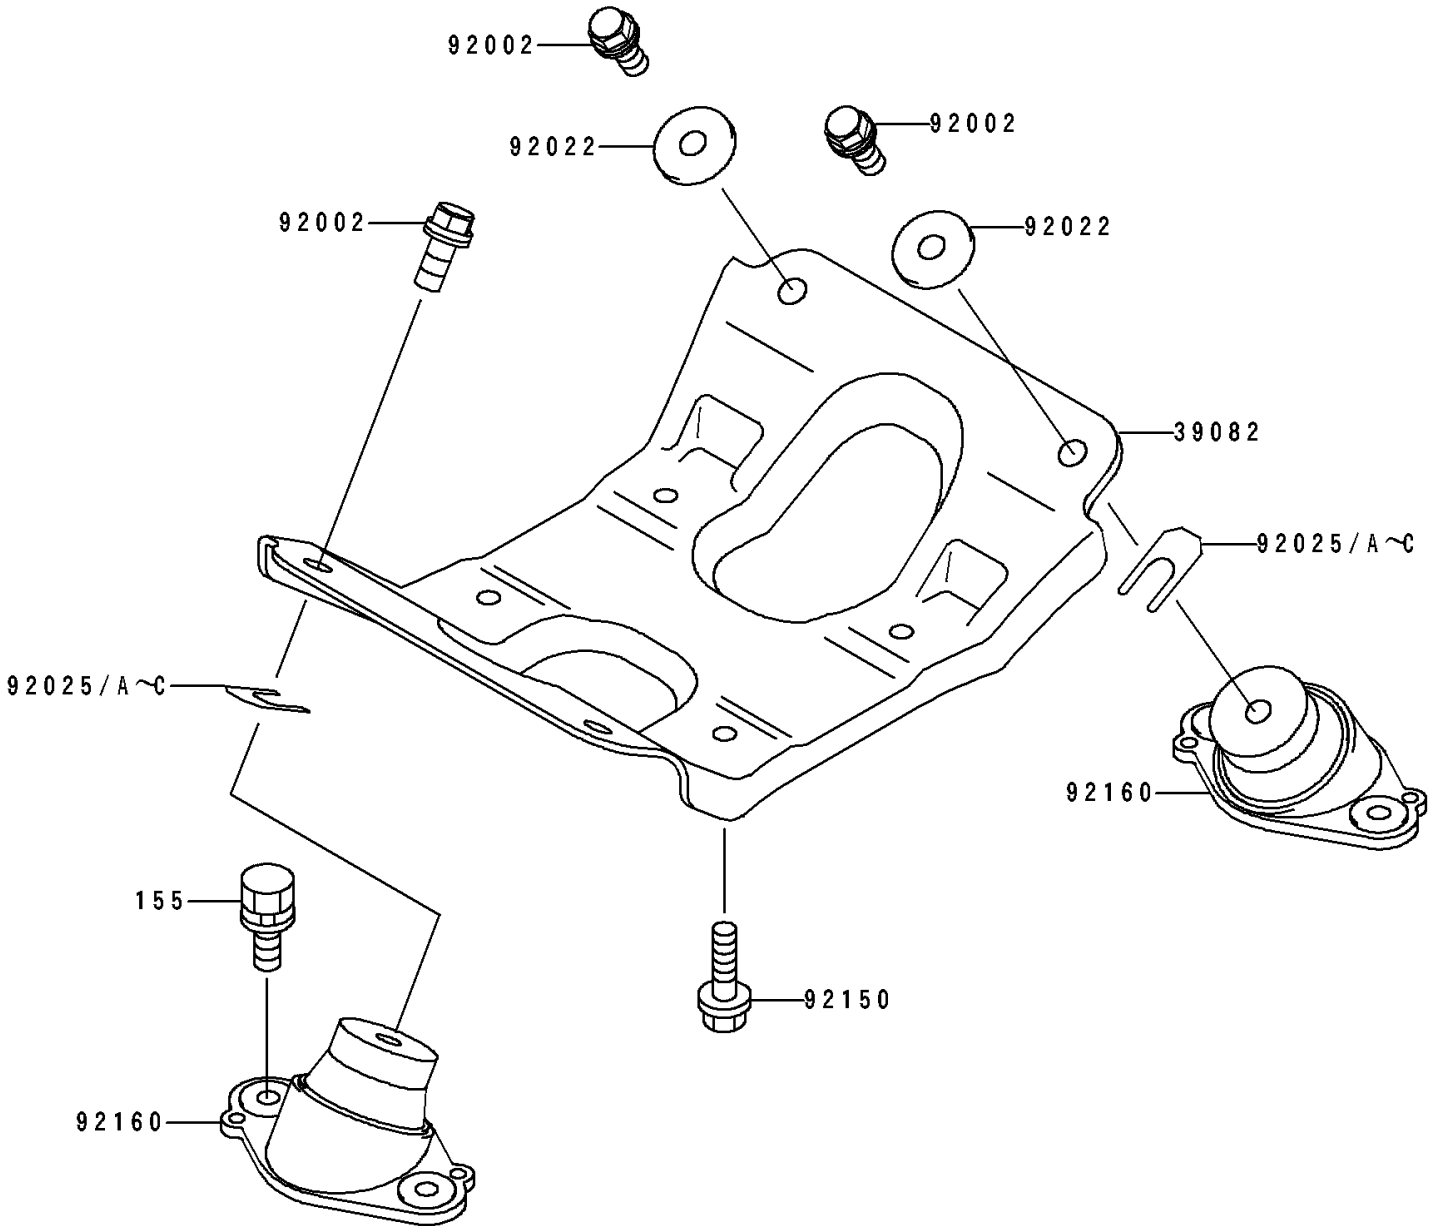

1994 JET SKI® ST PARTS DIAGRAM

Engine Mount

F3144

1994 JET SKI® ST PARTS LIST

Engine Mount

ITEM NAME	PART NUMBER	QUANTITY
MOUNT-ENGINE (Ref # 39082)	39082-3709	1
BOLT,10X25 (Ref # 92002)	92002-3770	1
WASHER,32X10.5X4 (Ref # 92022)	92022-3023	1
SHIM,T=0.3MM (Ref # 92025)	92025-3705	1
SHIM,T=0.5MM (Ref # 92025A)	92025-3706	1
SHIM,T=1.0MM (Ref # 92025B)	92025-3707	1
SHIM,T=1.5MM (Ref # 92025C)	92025-3708	1
BOLT,10X25 (Ref # 92150)	92150-3818	1
DAMPER,ENGINE MOUNT (Ref # 92160)	92160-3809	1
BOLT-WSP-SMALL,8X20 (Ref # 155)	155R0820	1