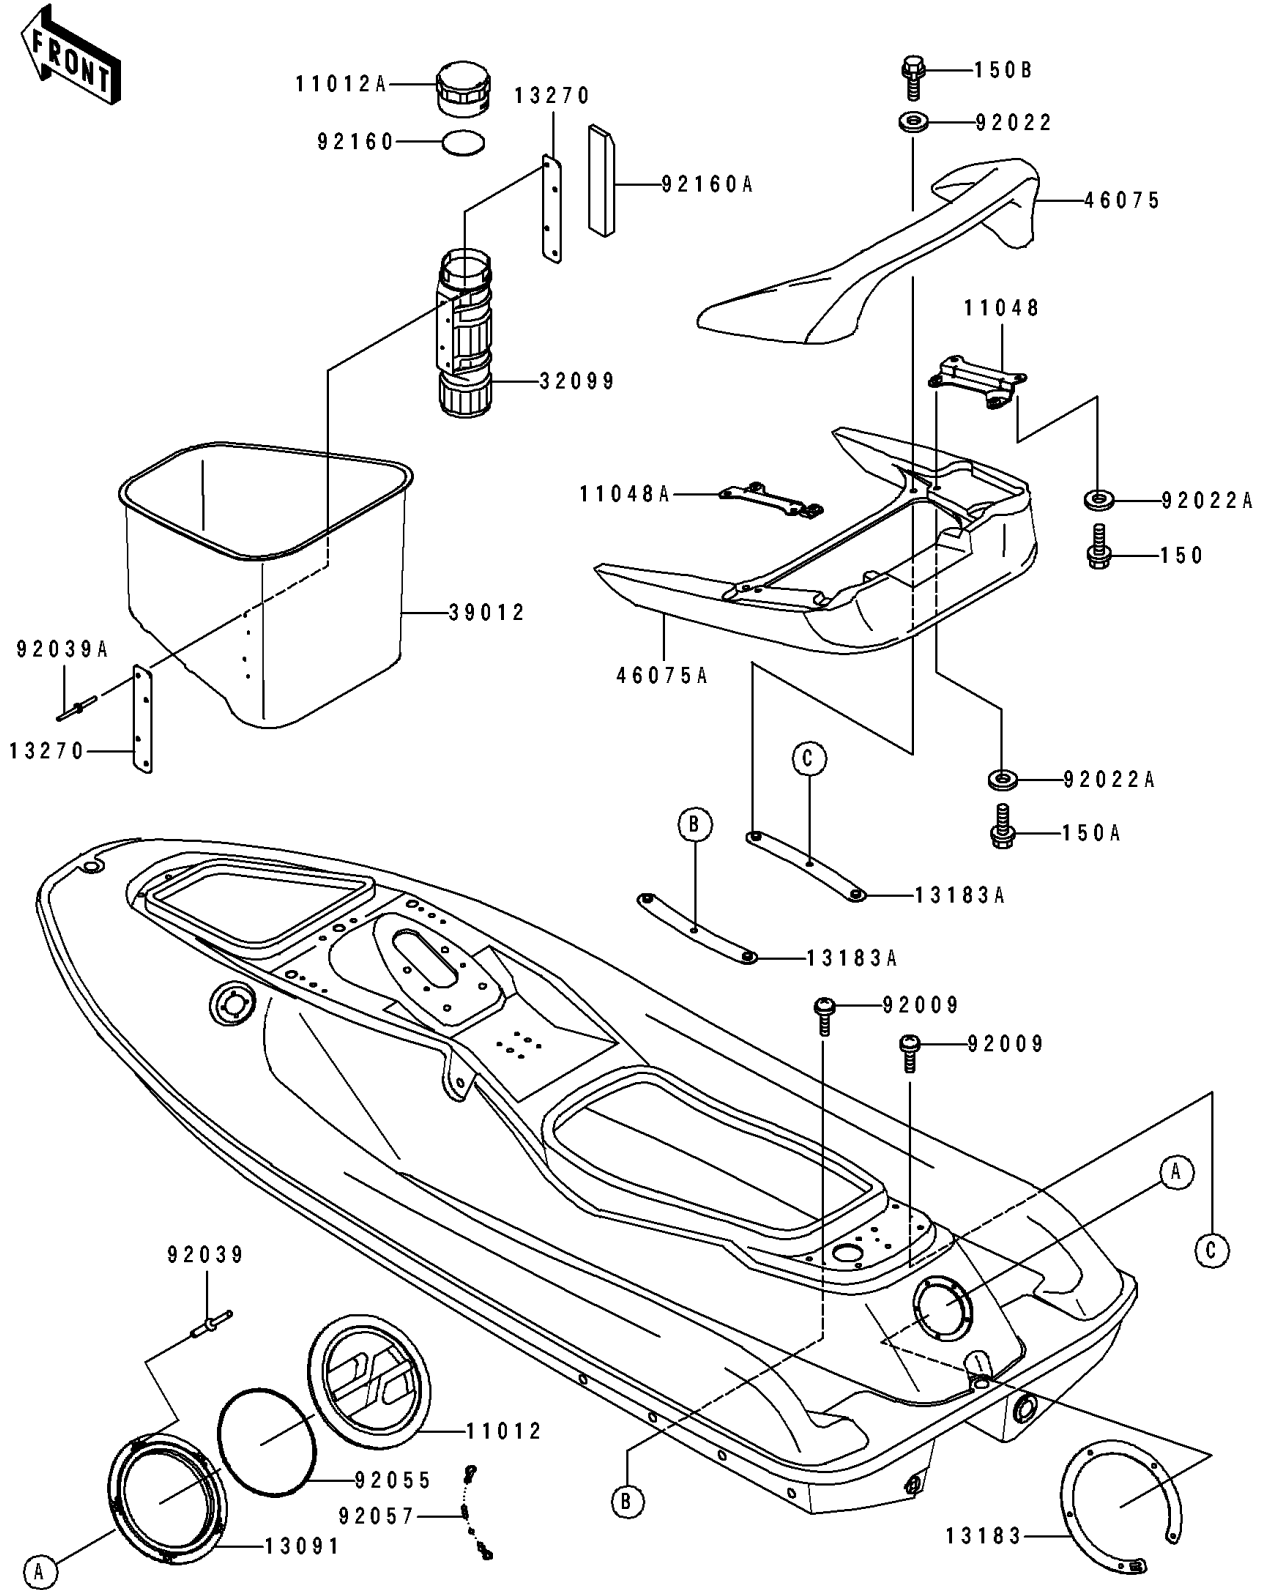

1994 JET SKI® ST PARTS DIAGRAM

Hull Fittings

F3143

1994 JET SKI® ST PARTS LIST

Hull Fittings

ITEM NAME	PART NUMBER	QUANTITY
CAP,STORAGE,J.WHITE (Ref # 11012)	11012-3758-8U	1
CAP,FIRE EXTINGUISHER (Ref # 11012A)	11012-3766	1
BRACKET,TAIL GRIP,RH (Ref # 11048)	11048-3730	1
BRACKET,TAIL GRIP,LH (Ref # 11048A)	11048-3731	1
HOLDER,STORAGE,J.WHITE (Ref # 13091)	13091-3766-8U	1
PLATE,STORAGE (Ref # 13183)	13183-3804	1
PLATE,TAIL GRIP (Ref # 13183A)	13183-3805	1
PLATE,FIRE EXTINGUISHER (Ref # 13270)	13270-3729	1
CASE,FIRE EXTINGUISHER (Ref # 32099)	32099-3769	1
CASE-STORAGE (Ref # 39012)	39012-3711	1
GRIP,TAIL,UPP,P.T.GREEN (Ref # 46075)	46075-3731-VA	1
GRIP,TAIL,LWR,P.T.GREEN (Ref # 46075A)	46075-3732-VA	1
SCREW,5X16 (Ref # 92009)	92009-3789	1
WASHER,6.5X20X1.5 (Ref # 92022)	92022-3710	1
WASHER,6.2X20X2 (Ref # 92022A)	92022-3714	1
RIVET (Ref # 92039)	92039-3714	1
RIVET (Ref # 92039A)	92039-3755	1
RING-O,ID=131.6MM (Ref # 92055)	92055-3732	1
CHAIN,COVER,L=100 (Ref # 92057)	92057-3704	1
DAMPER (Ref # 92160)	92160-3814	1
DAMPER (Ref # 92160A)	92160-3821	1
BOLT-WS,6X12 (Ref # 150)	150R0612	1
BOLT-WS,6X16 (Ref # 150A)	150R0616	1
BOLT-WS,6X20 (Ref # 150B)	150R0620	1