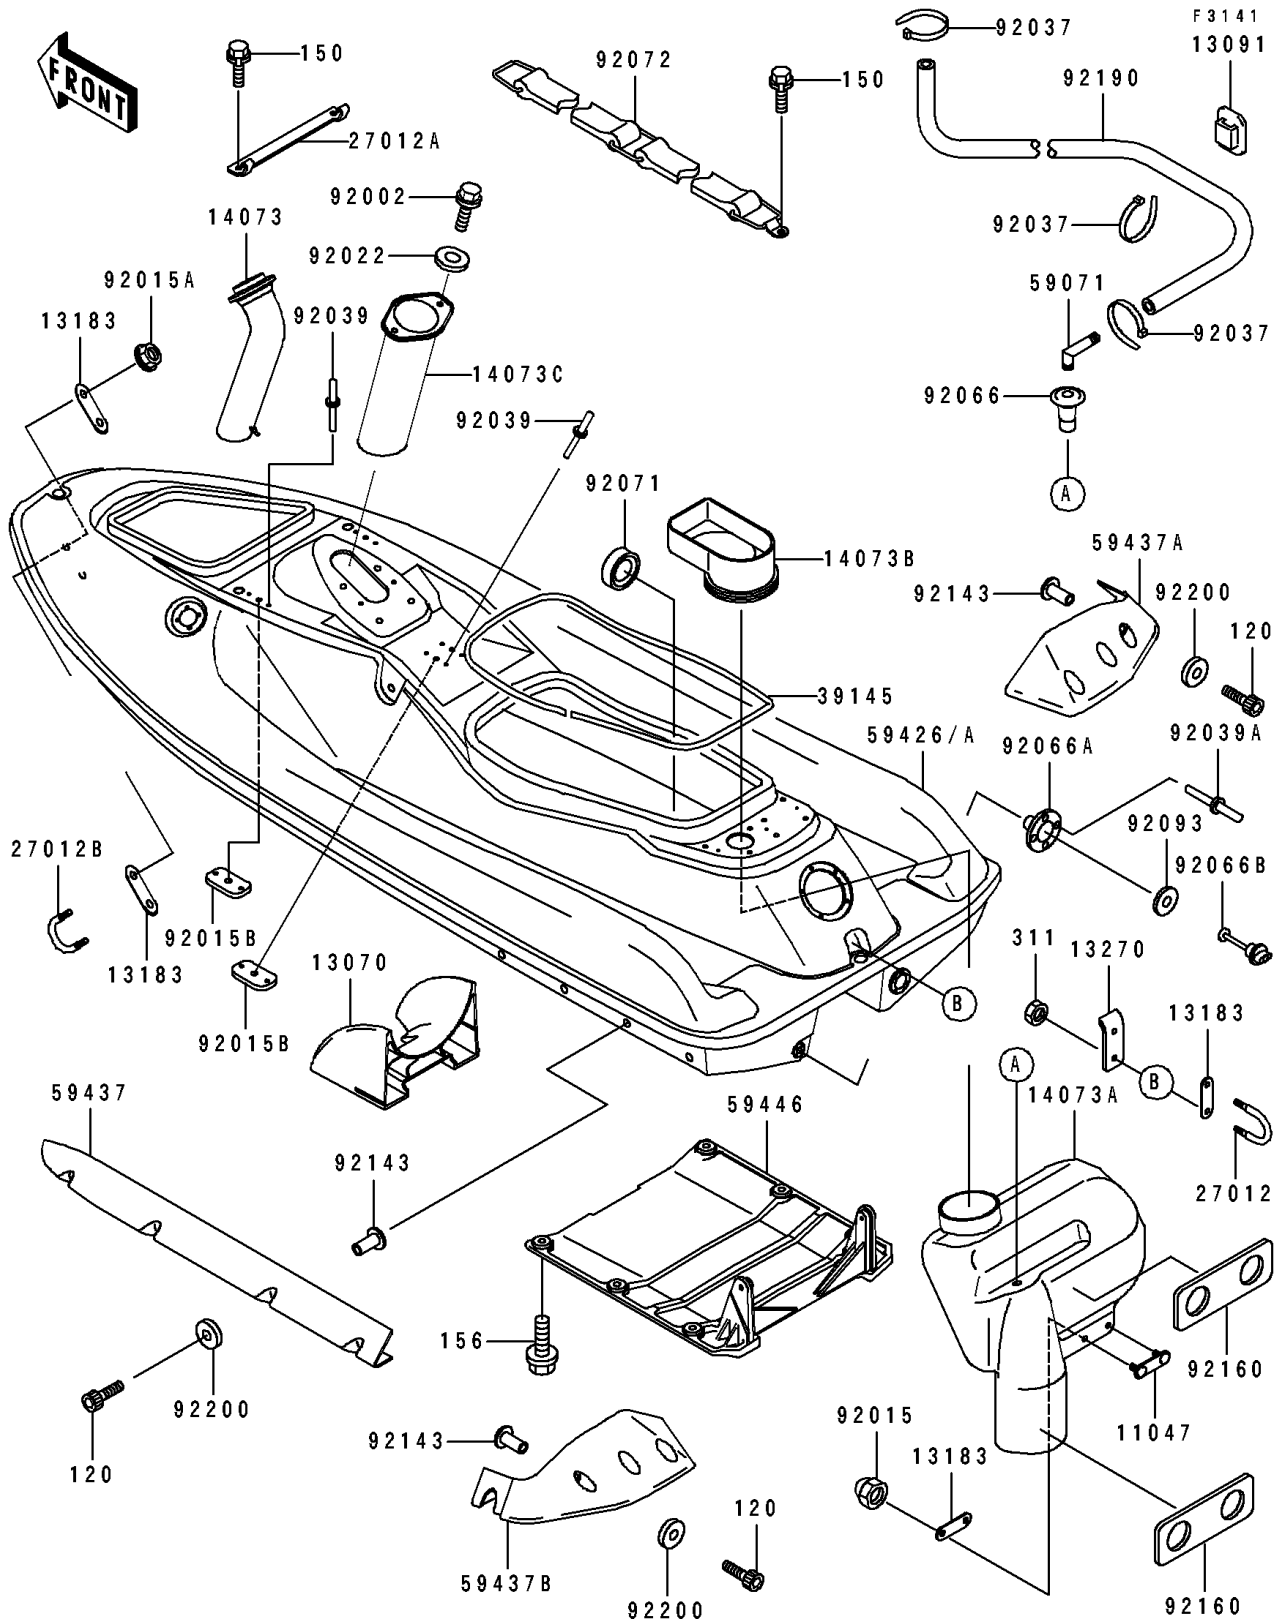

1994 JET SKI® ST PARTS DIAGRAM

Hull

1994 JET SKI® ST PARTS LIST

Hull

ITEM NAME	PART NUMBER	QUANTITY
BRACKET,RR DUCT (Ref # 11047)	11047-3774	1
GUIDE,INTAKE (Ref # 13070)	13070-3713	1
HOLDER,BAND (Ref # 13091)	13091-3764	1
PLATE (Ref # 13183)	13183-3809	1
PLATE (Ref # 13270)	13270-3731	1
DUCT,FR (Ref # 14073)	14073-3741	1
DUCT,RR,UPPER (Ref # 14073A)	14073-3742	1
DUCT,RR,INNER (Ref # 14073B)	14073-3743	1
DUCT,FR (Ref # 14073C)	14073-3746	1
HOOK (Ref # 27012)	27012-3761	1
HOOK,BOW EYE (Ref # 27012A)	27012-3766	1
HOOK (Ref # 27012B)	27012-3776	1
TRIM-SEAL,L=2170 (Ref # 39145)	39145-3741	1
JOINT (Ref # 59071)	59071-3733	1
HULL-COMP,J.WHITE (Ref # 59426)	59426-3798-22	1
STABILIZER,SIDE,J.WHITE (Ref # 59437)	59437-3701-8U	1
STABILIZER,STERN,RH,J.WHITE (Ref # 59437A)	59437-3702-8U	1
STABILIZER,STERN,LH,J.WHITE (Ref # 59437B)	59437-3703-8U	1
COVER-JET PUMP (Ref # 59446)	59446-3726	1
BOLT,6X16 (Ref # 92002)	92002-3728	1
NUT,CAP,6MM (Ref # 92015)	92015-3755	1
NUT,6MM (Ref # 92015A)	92015-3767	1
NUT (Ref # 92015B)	92015-3815	1
WASHER,6.5X20X1.5 (Ref # 92022)	92022-3710	1
CLAMP (Ref # 92037)	92037-1173	1
RIVET (Ref # 92039)	92039-3712	1
RIVET (Ref # 92039A)	92039-3757	1
PLUG (Ref # 92066)	92066-3706	1
PLUG,RR,DRAIN (Ref # 92066A)	92066-3724	1

1994 JET SKI® ST PARTS LIST

Hull

ITEM NAME	PART NUMBER	QUANTITY
PLUG,RR,DRAIN (Ref # 92066B)	92066-3744	1
GROMMET (Ref # 92071)	92071-3783	1
BAND,FUEL TANK (Ref # 92072)	92072-3772	1
SEAL (Ref # 92093)	92093-3720	1
COLLAR (Ref # 92143)	92143-3739	1
DAMPER (Ref # 92160)	92160-3722	1
TUBE,5X10X1000 (Ref # 92190)	92190-3896	1
WASHER,6.5X16X1.0 (Ref # 92200)	92200-3712	1
BOLT-SOCKET,6X40 (Ref # 120)	120R0640	1
BOLT-WS,6X16 (Ref # 150)	150R0616	1
BOLT-WP,6X20 (Ref # 156)	156R0620	1
NUT-HEX,6MM (Ref # 311)	311R0600	1