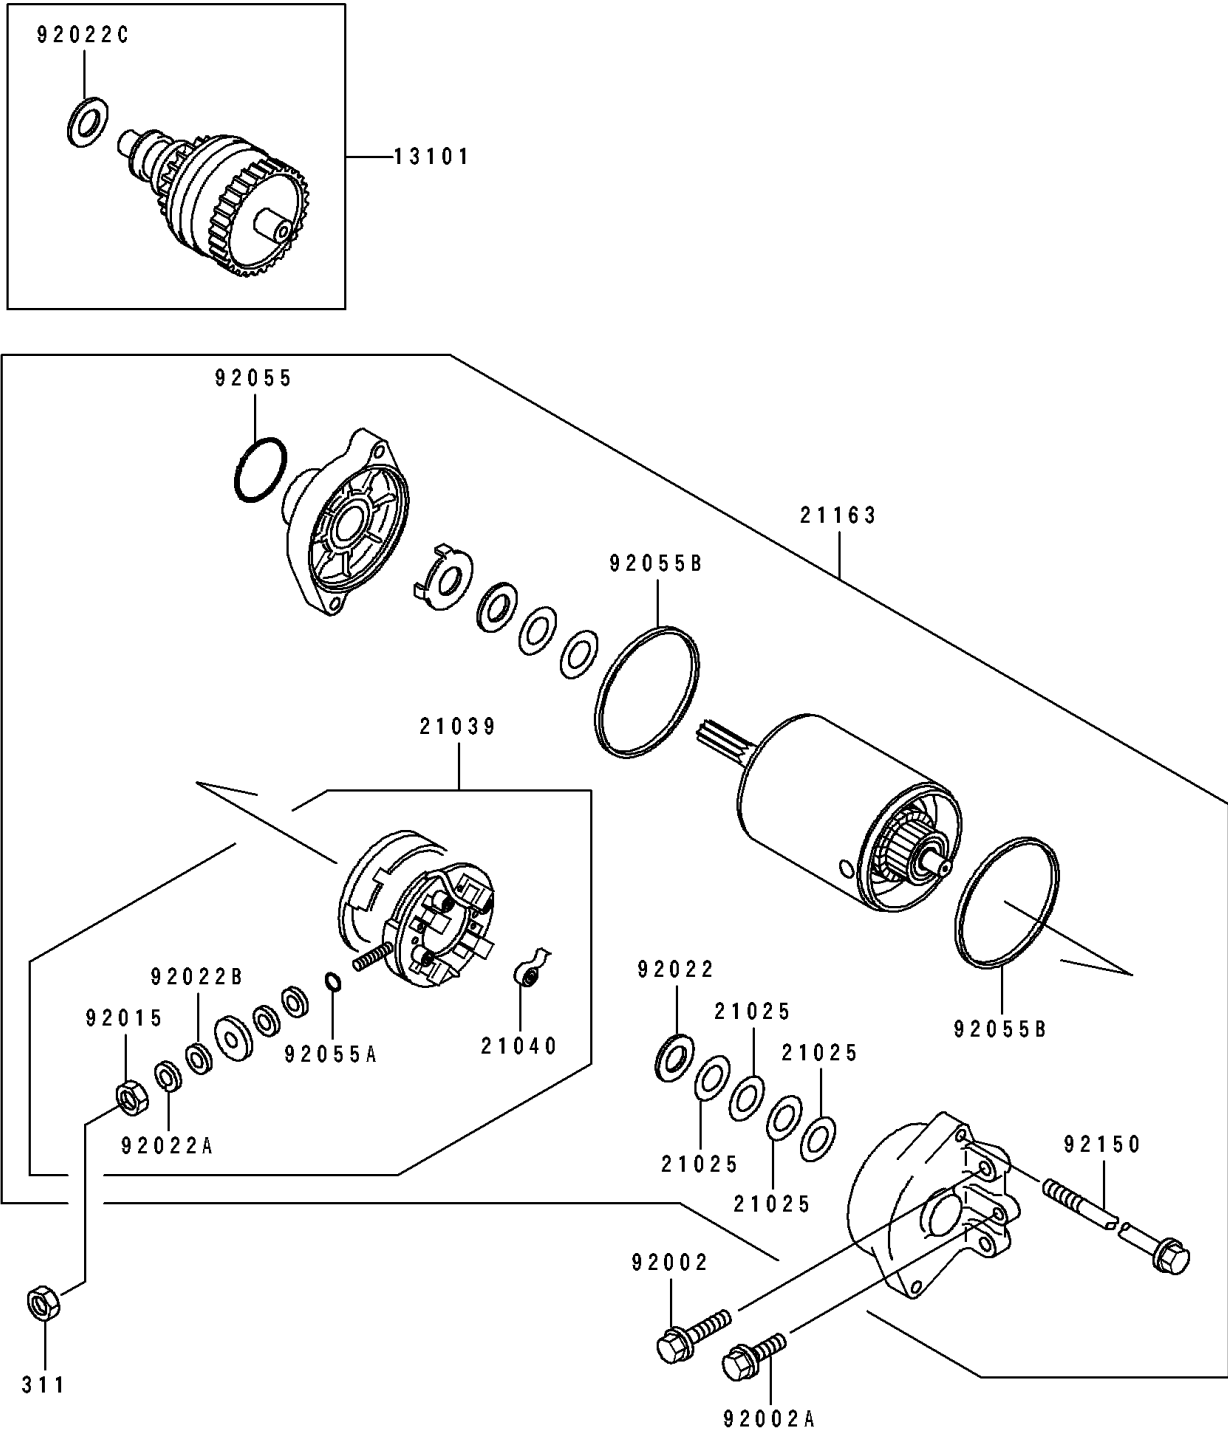

1994 JET SKI® ST PARTS DIAGRAM

Starter Motor

E1840

1994 JET SKI® ST PARTS LIST

Starter Motor

ITEM NAME	PART NUMBER	QUANTITY
GEAR-ASSY (Ref # 13101)	13101-3706	1
WASHER,9.1X18X0.2 (Ref # 21025)	21025-011	1
BRUSH,CARBON (Ref # 21039)	21039-3703	1
SPRING-BRUSH (Ref # 21040)	21040-1055	1
STARTER-ELECTRIC (Ref # 21163)	21163-3709	1
BOLT,6X25 (Ref # 92002)	92002-3714	1
BOLT,6X12 (Ref # 92002A)	92002-3763	1
NUT,6MM (Ref # 92015)	92015-3710	1
WASHER,9.1X18X0.8 (Ref # 92022)	92022-1132	1
WASHER,6MM (Ref # 92022A)	92022-3711	1
WASHER,6MM (Ref # 92022B)	92022-3713	1
WASHER,12X24X1.0 (Ref # 92022C)	92022-3731	1
RING-O (Ref # 92055)	92055-1276	1
RING-O,4.5X2.0 (Ref # 92055A)	92055-1370	1
RING-O,STARTER MOTOR (Ref # 92055B)	92055-1381	1
BOLT (Ref # 92150)	92150-3772	1
NUT-HEX,6MM (Ref # 311)	311R0600	1