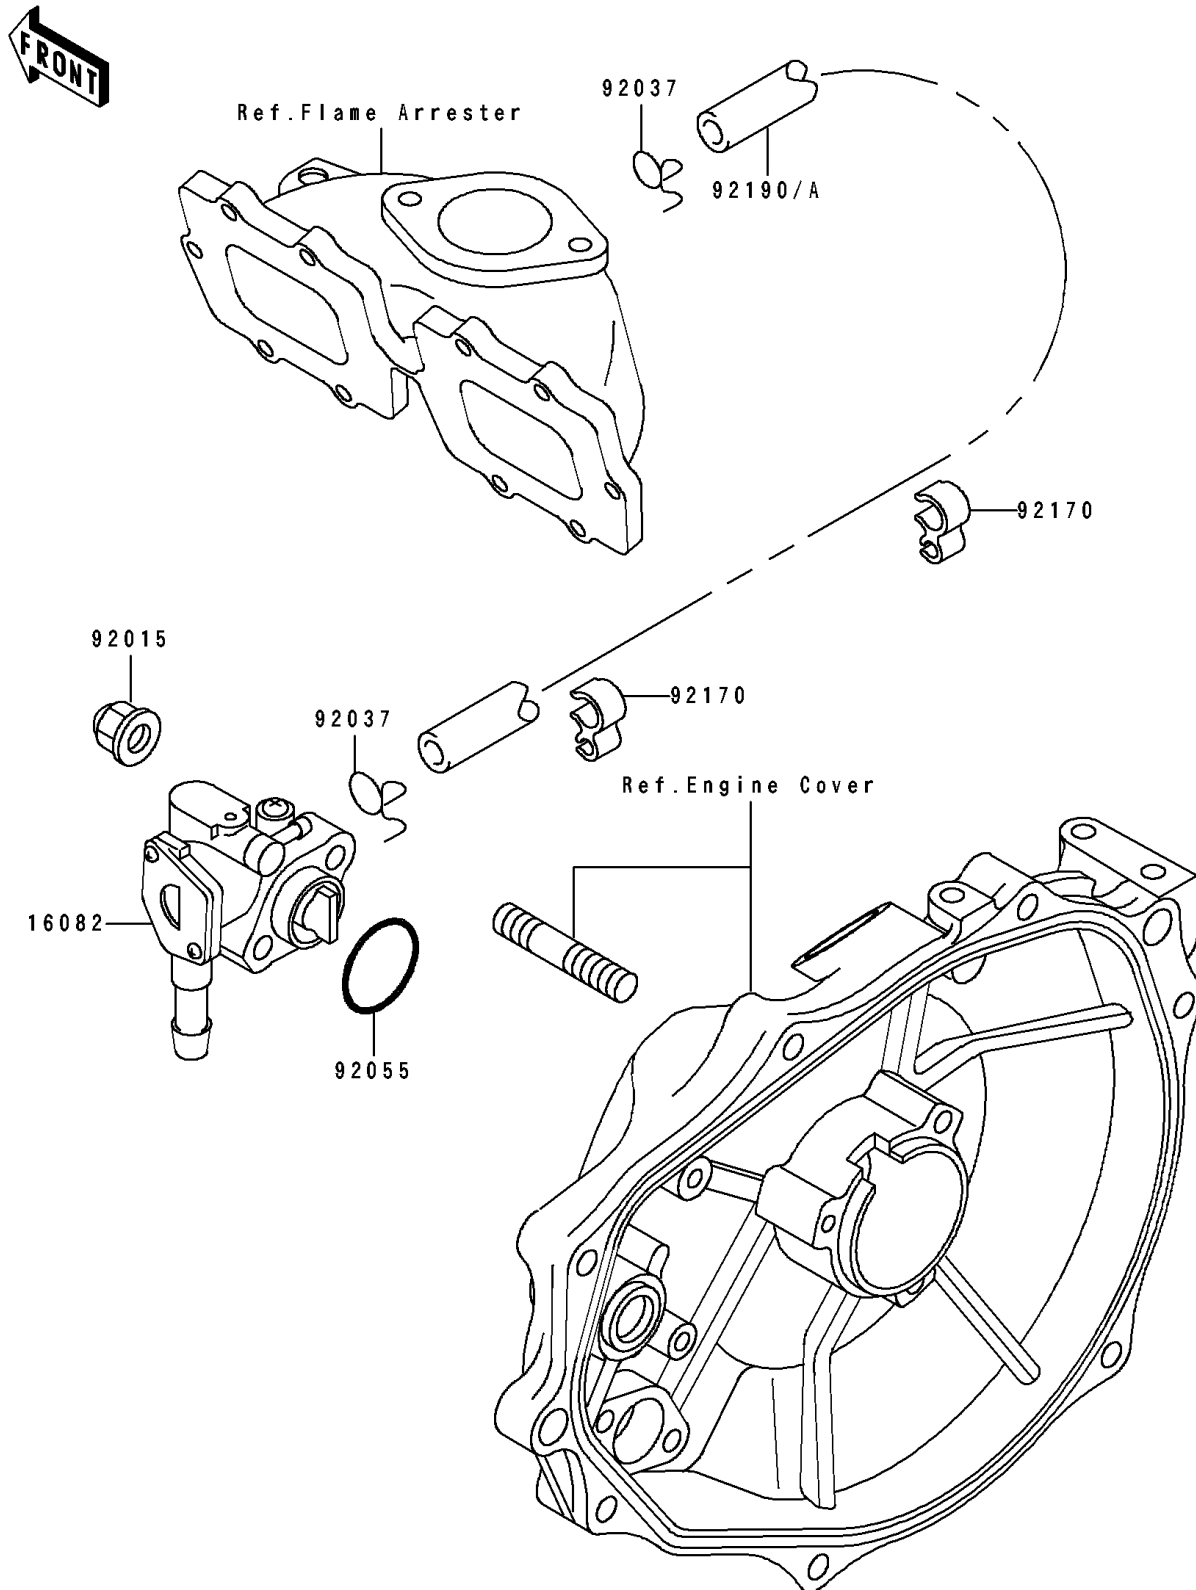

1994 JET SKI® ST PARTS DIAGRAM

Oil Pump

E1710

1994 JET SKI® ST PARTS LIST

Oil Pump

ITEM NAME	PART NUMBER	QUANTITY
PUMP-ASSY-OIL (Ref # 16082)	16082-3710	1
NUT,CAP,6MM (Ref # 92015)	92015-1385	1
CLAMP (Ref # 92037)	92037-3722	1
RING-O,19.5X1.5 (Ref # 92055)	92055-055	1
CLAMP,HOSE (Ref # 92170)	92170-3732	1
TUBE,3X6X545 (Ref # 92190)	92190-3907	1