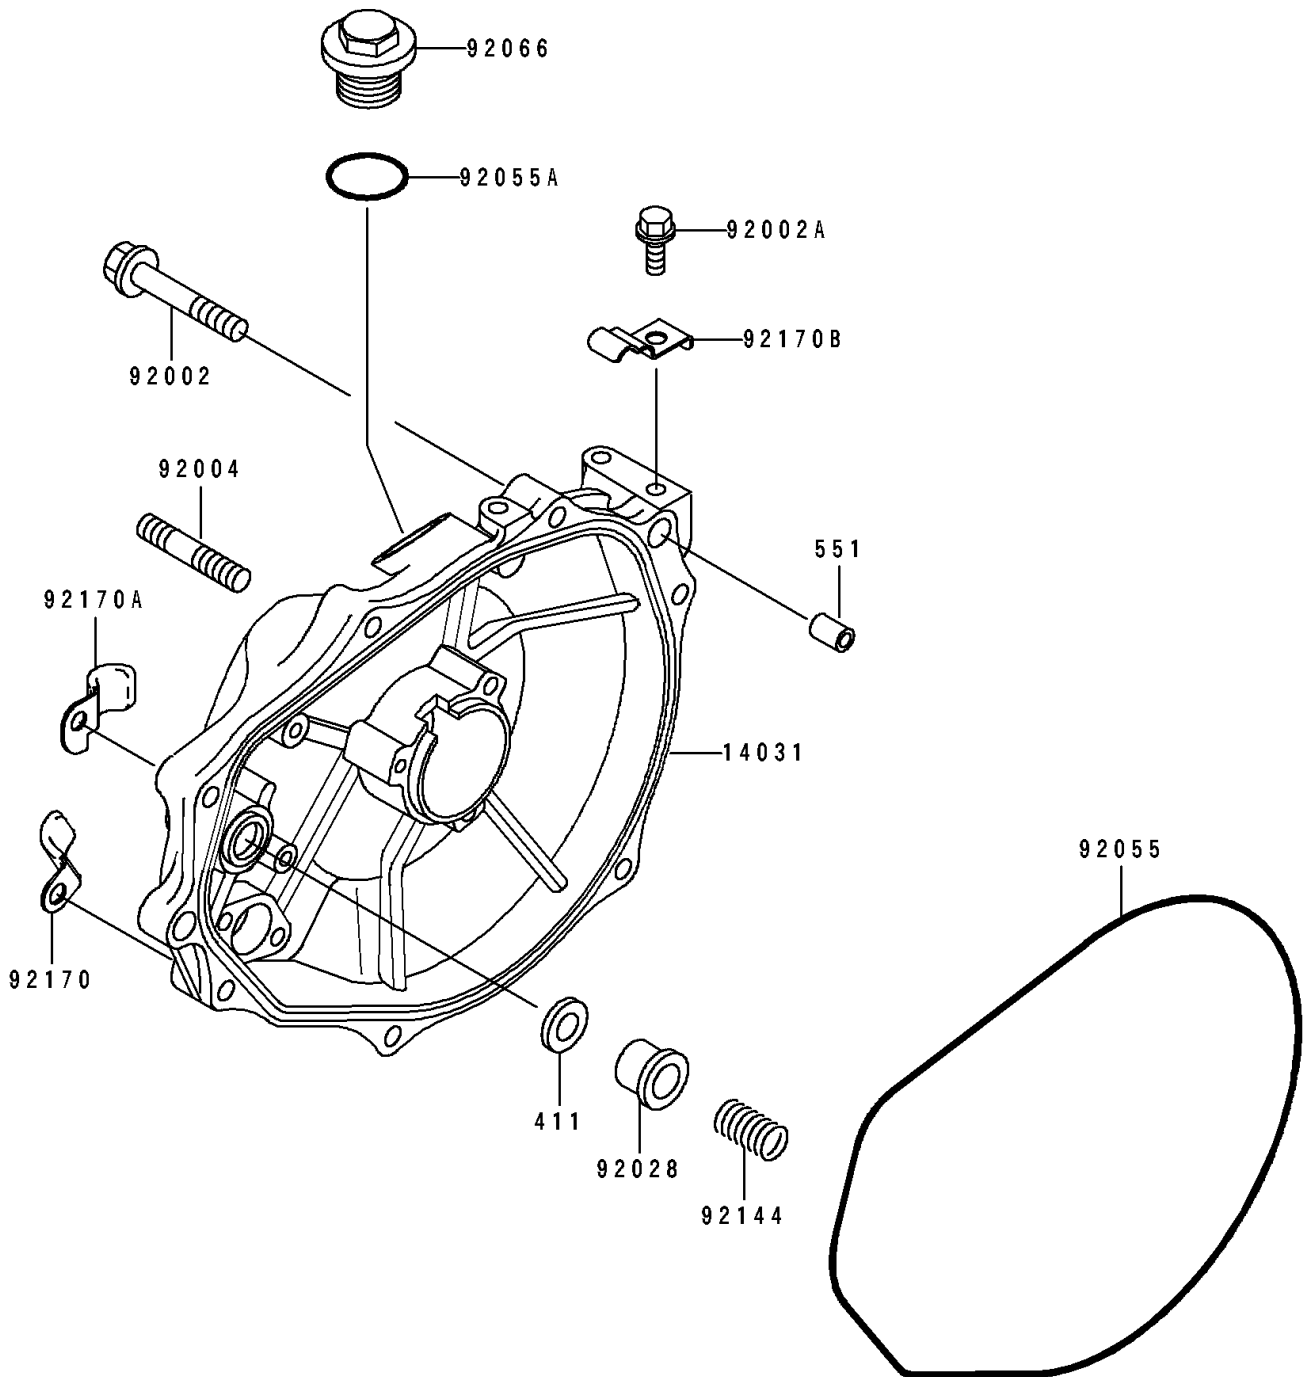

1994 JET SKI® ST PARTS DIAGRAM

Engine Cover(s)

E1431

1994 JET SKI® ST PARTS LIST

Engine Cover(s)

ITEM NAME	PART NUMBER	QUANTITY
COVER-GENERATOR (Ref # 14031)	14031-3717	1
BOLT,6X30 (Ref # 92002)	92002-3726	1
BOLT,6X12 (Ref # 92002A)	92002-3763	1
STUD (Ref # 92004)	92004-3710	1
BUSHING (Ref # 92028)	92028-3718	1
RING-O,GENERATOR COVER (Ref # 92055)	92055-3712	1
RING-O (Ref # 92055A)	92055-515	1
PLUG (Ref # 92066)	92066-3739	1
SPRING (Ref # 92144)	92144-3728	1
CLAMP (Ref # 92170)	92170-3735	1
CLAMP (Ref # 92170A)	92170-3736	1
CLAMP (Ref # 92170B)	92170-3738	1
WASHER-PLAIN,5MM (Ref # 411)	411S0500	1
PIN-DOWEL (Ref # 551)	551R0812	1