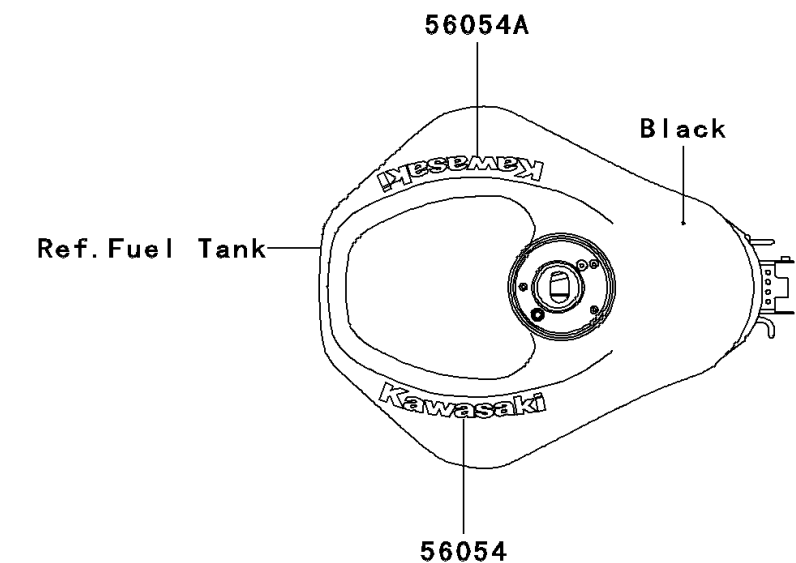

2008 NINJA® ZX™-10R PARTS DIAGRAM

Decals(Black)(E8F)

F2861B

2008 NINJA® ZX™-10R PARTS LIST

Decals(Black)(E8F)

ITEM NAME	PART NUMBER	QUANTITY
MARK,FUEL TANK,LH,KAWASAKI (Ref # 56054)	56054-0168	1
MARK,FUEL TANK,RH,KAWASAKI (Ref # 56054A)	56054-0169	1
MARK,TAIL COVER,ZX-10R (Ref # 56054B)	56054-0170	1
MARK,UPP COWLING,NINJA (Ref # 56054C)	56054-0171	1