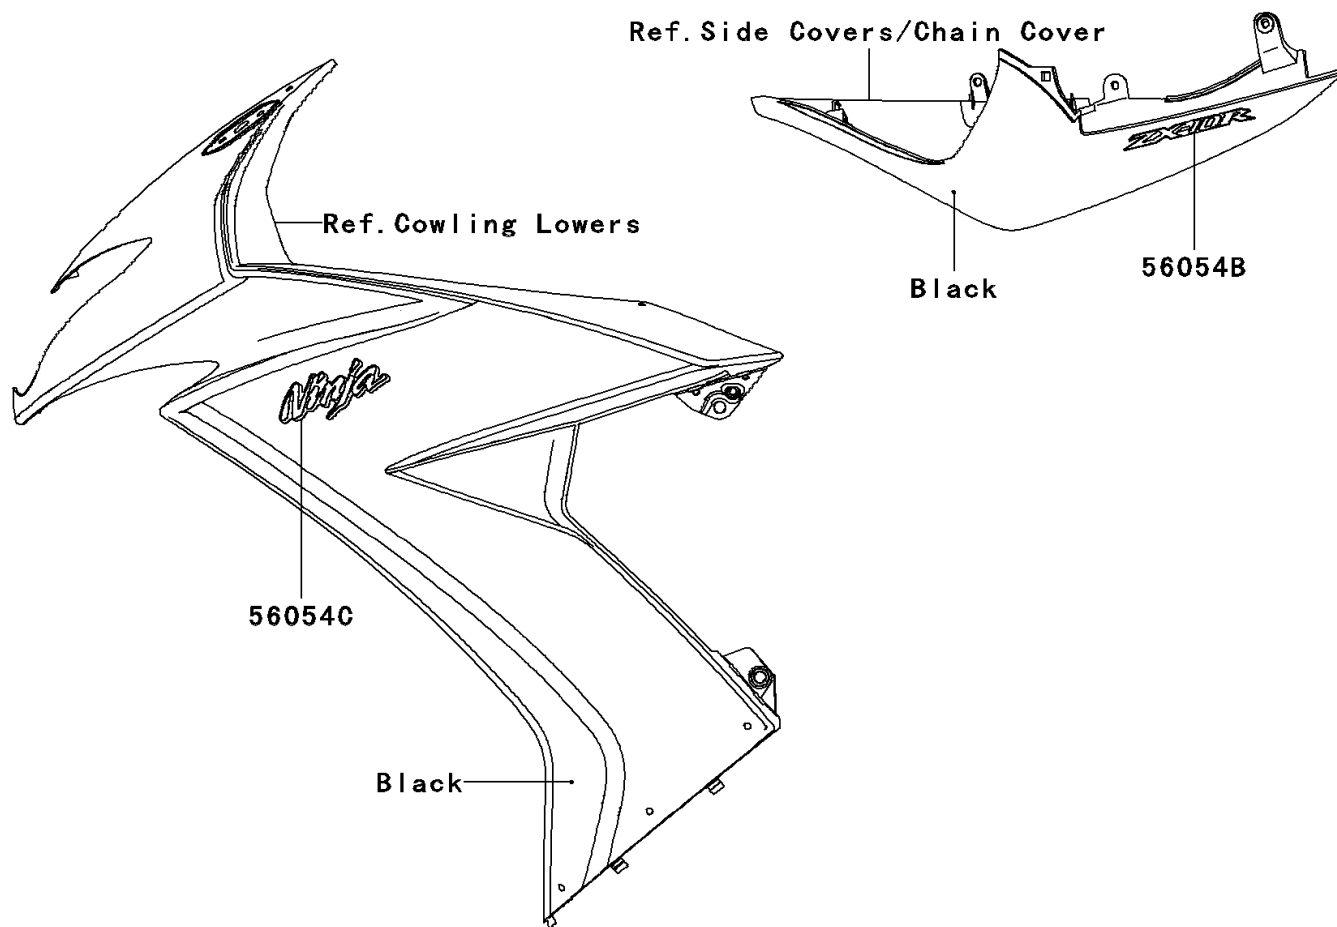

2008 NINJA® ZX™-10R PARTS DIAGRAM

Decals(Black)(E8F)

F2861B

2008 NINJA® ZX™-10R PARTS LIST

Decals(Black)(E8F)

ITEM NAME	PART NUMBER	QUANTITY
MARK,FUEL TANK,LH,KAWASAKI (Ref # 56054)	56054-0168	1
MARK,FUEL TANK,RH,KAWASAKI (Ref # 56054A)	56054-0169	1
MARK,TAIL COVER,ZX-10R (Ref # 56054B)	56054-0170	1
MARK,UPP COWLING,NINJA (Ref # 56054C)	56054-0171	1