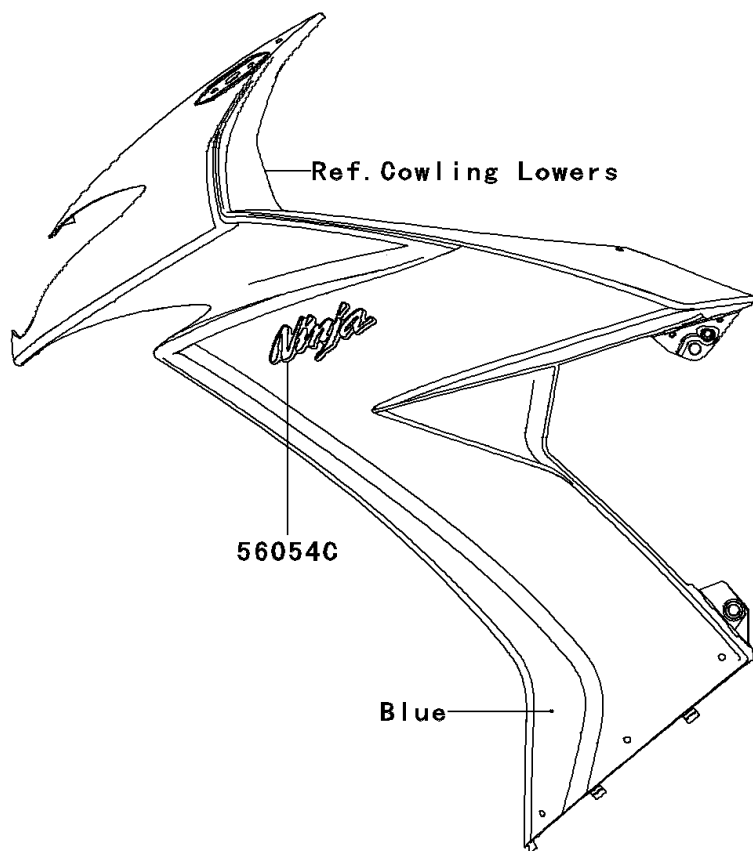

2008 NINJA® ZX™-10R PARTS DIAGRAM

Decals(Blue)(EBF)(CA,US)

F2861

2008 NINJA® ZX™-10R PARTS LIST

Decals(Blue)(E8F)(CA,US)

ITEM NAME	PART NUMBER	QUANTITY
MARK,FUEL TANK,LH,KAWASAKI (Ref # 56054)	56054-0173	1
MARK,FUEL TANK,RH,KAWASAKI (Ref # 56054A)	56054-0174	1
MARK,TAIL COVER,ZX-10R (Ref # 56054B)	56054-0175	1
MARK,UPP COWLING,NINJA (Ref # 56054C)	56054-0176	1