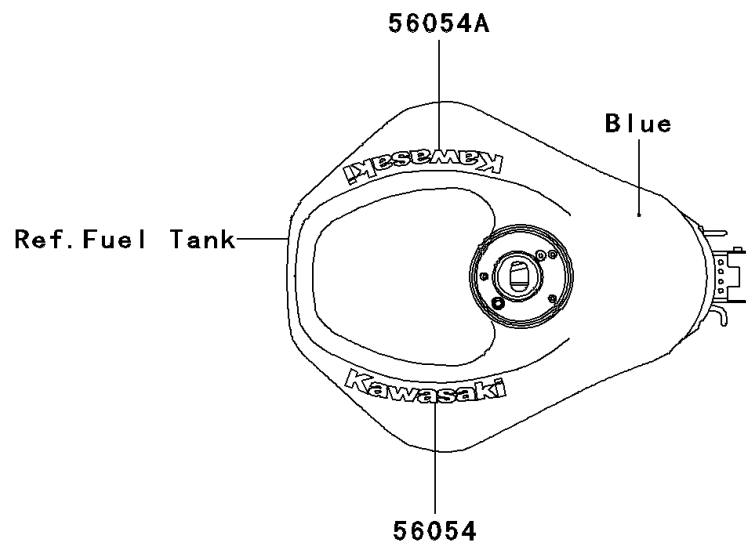

2008 NINJA® ZX™-10R PARTS DIAGRAM

Decals(Blue)(EBF)(CA,US)

F2861

2008 NINJA® ZX™-10R PARTS LIST

Decals(Blue)(E8F)(CA,US)

ITEM NAME	PART NUMBER	QUANTITY
MARK,FUEL TANK,LH,KAWASAKI (Ref # 56054)	56054-0173	1
MARK,FUEL TANK,RH,KAWASAKI (Ref # 56054A)	56054-0174	1
MARK,TAIL COVER,ZX-10R (Ref # 56054B)	56054-0175	1
MARK,UPP COWLING,NINJA (Ref # 56054C)	56054-0176	1