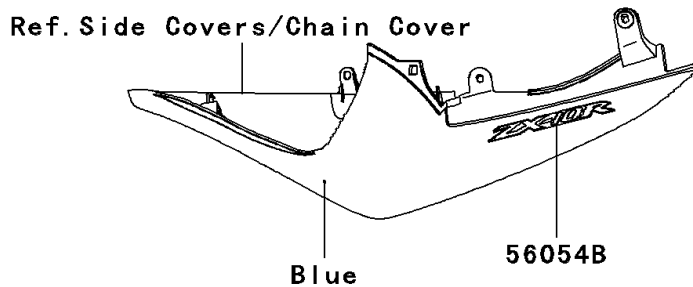

2008 NINJA® ZX™-10R PARTS DIAGRAM

Decals(Blue)(EBF)(CA,US)

F2861

2008 NINJA® ZX™-10R PARTS LIST

Decals(Blue)(E8F)(CA,US)

ITEM NAME	PART NUMBER	QUANTITY
MARK,FUEL TANK,LH,KAWASAKI (Ref # 56054)	56054-0173	1
MARK,FUEL TANK,RH,KAWASAKI (Ref # 56054A)	56054-0174	1
MARK,TAIL COVER,ZX-10R (Ref # 56054B)	56054-0175	1
MARK,UPP COWLING,NINJA (Ref # 56054C)	56054-0176	1