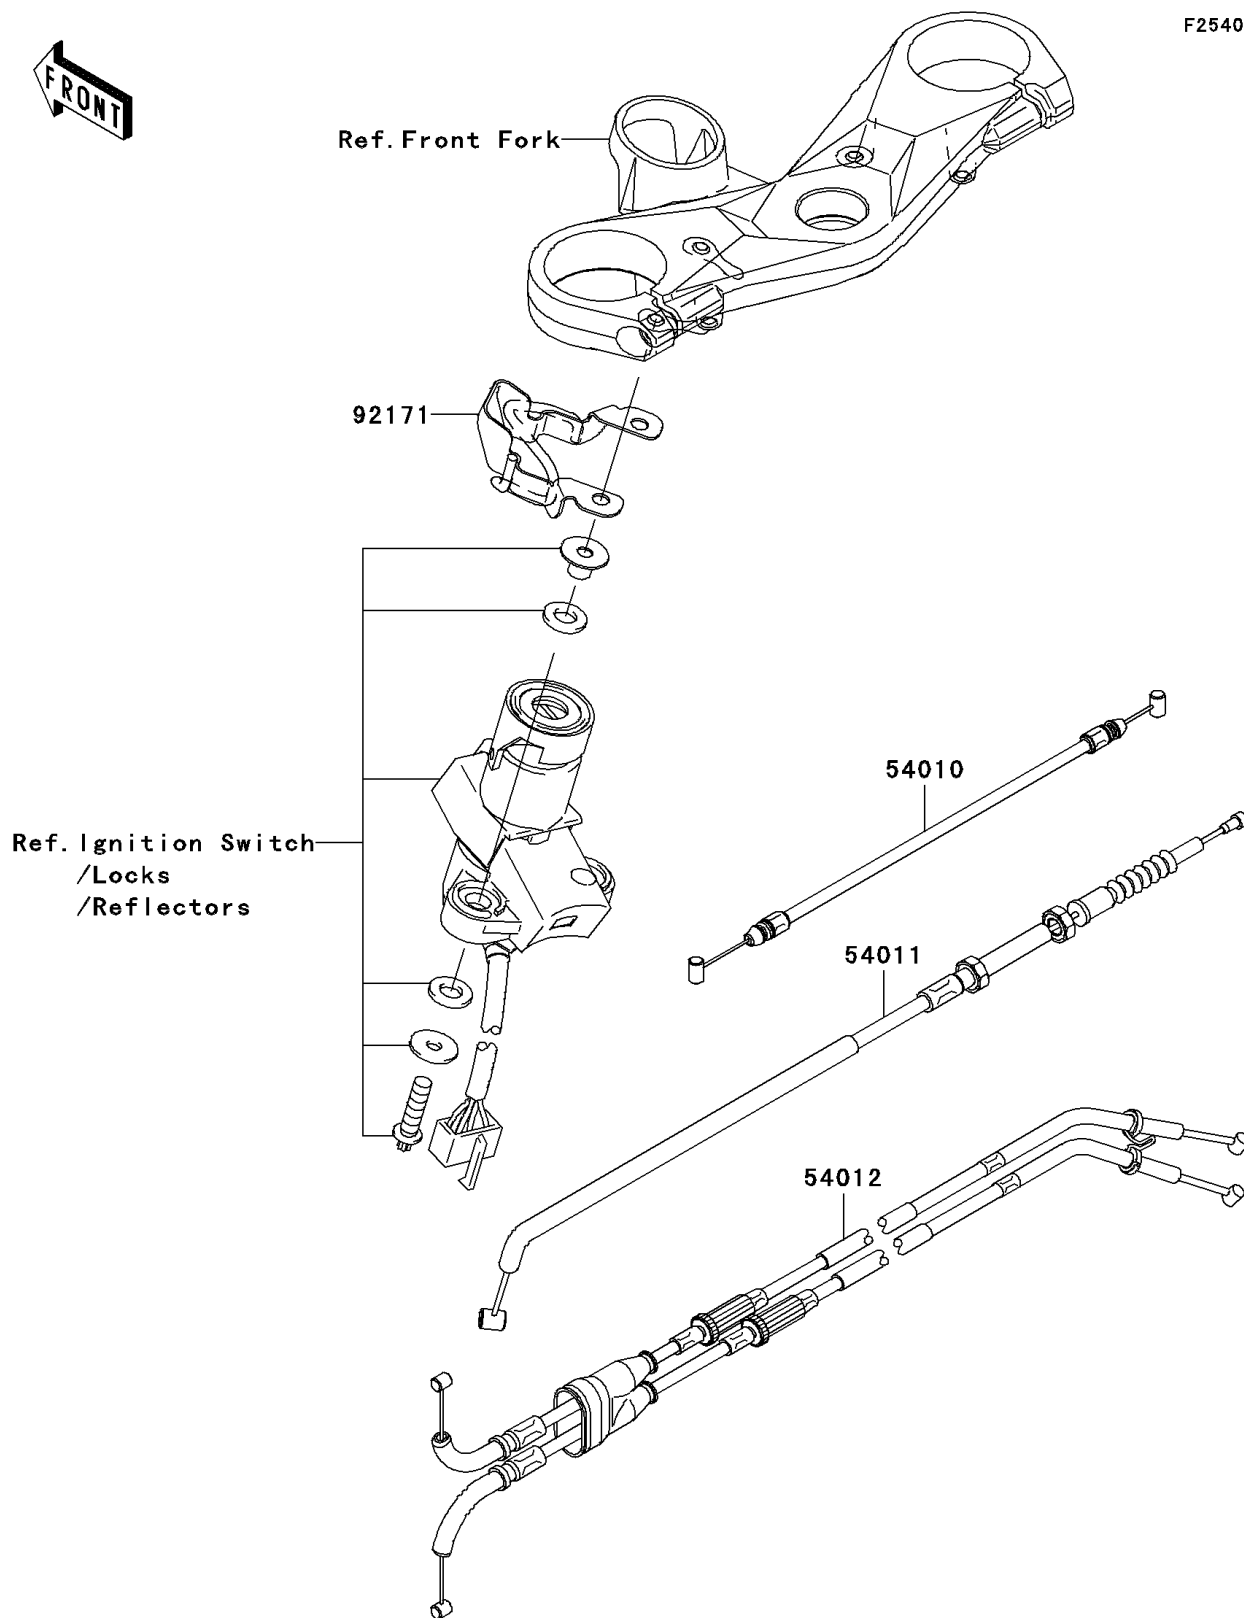

2008 NINJA® ZX™-10R PARTS DIAGRAM

Cables

F2540

2008 NINJA® ZX™-10R PARTS LIST

Cables

ITEM NAME	PART NUMBER	QUANTITY
CABLE,SEAT LOCK (Ref # 54010)	54010-0074	1
CABLE-CLUTCH (Ref # 54011)	54011-0080	1
CABLE-THROTTLE (Ref # 54012)	54012-0221	1
CLAMP,CABLE (Ref # 92171)	92171-0675	1