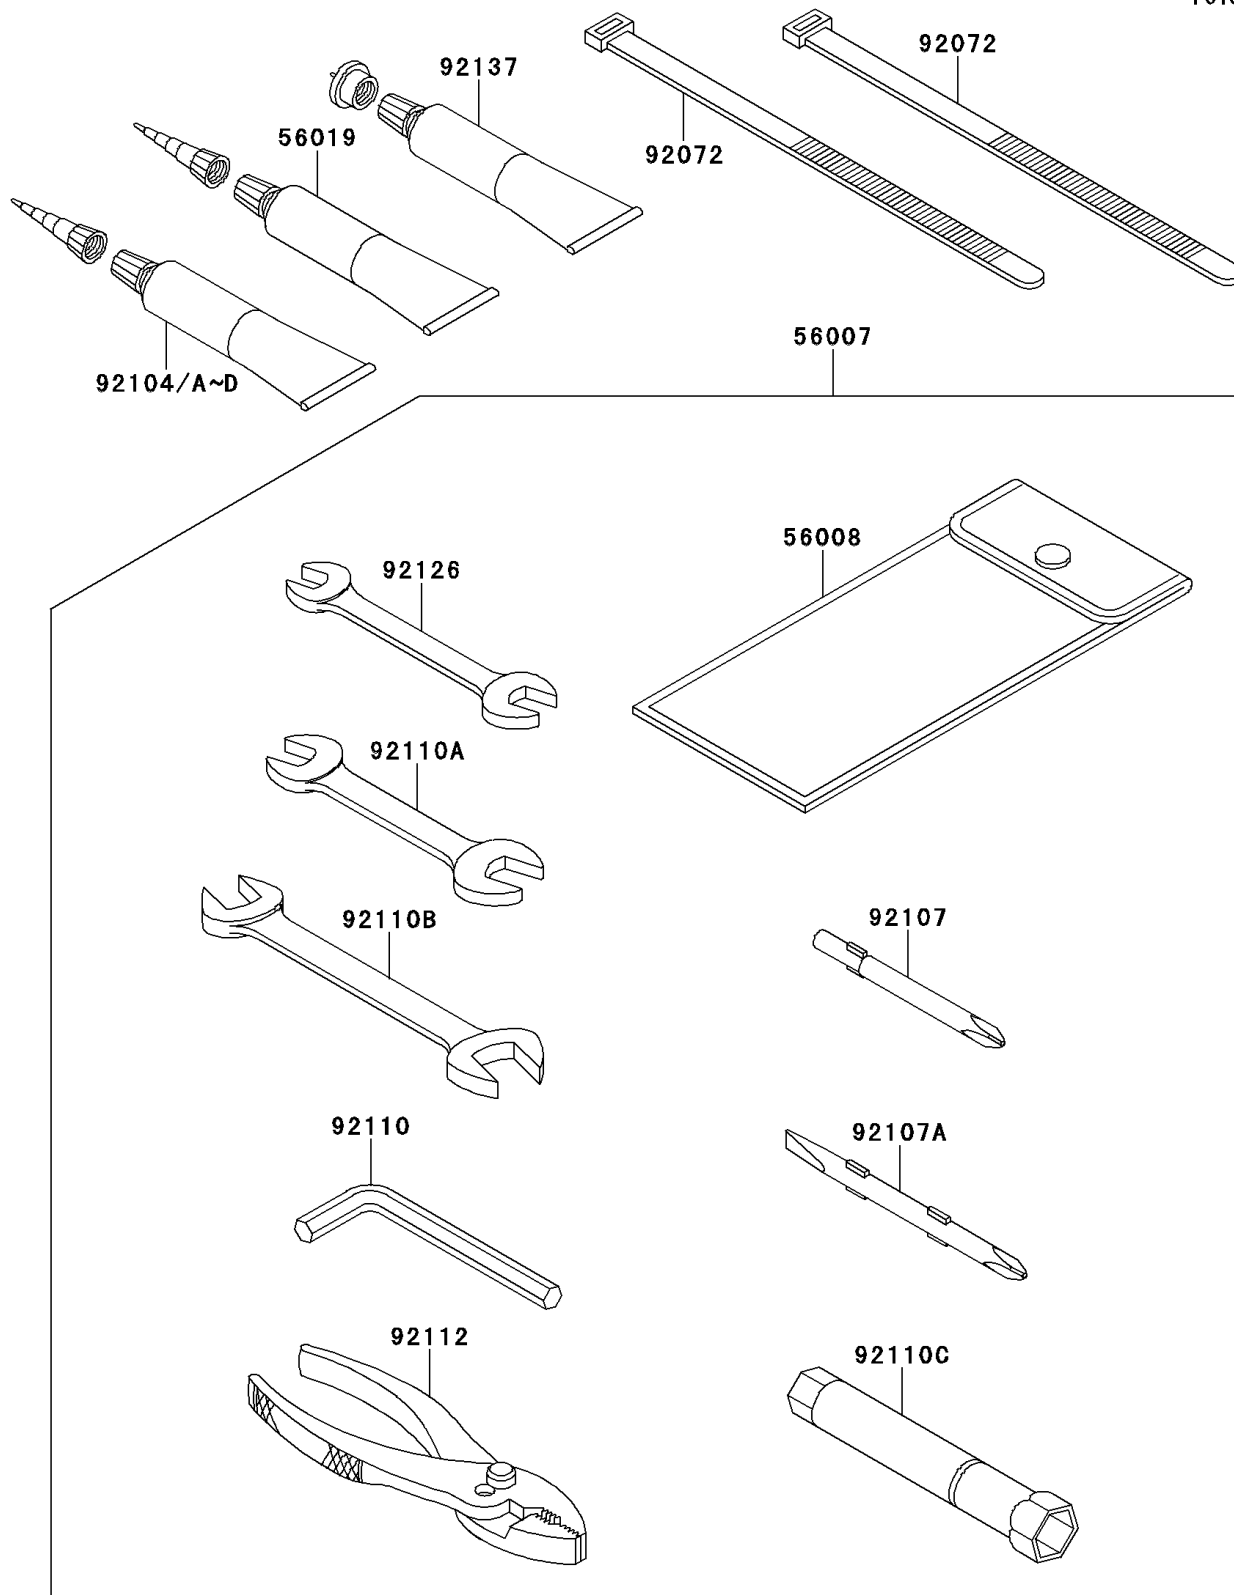

2011 Jet Ski® Ultra® 300LX PARTS DIAGRAM

Owner's Tools

F3182

2011 Jet Ski® Ultra® 300LX PARTS LIST

Owner's Tools

ITEM NAME	PART NUMBER	QUANTITY
TOOL-KIT (Ref # 56007)	56007-3720	1
BAG,TOOL (Ref # 56008)	56008-3706	1
GASKET-LIQUID,TB1211,WHITE (Ref # 56019)	56019-120	1
BAND,L=250 (Ref # 92072)	92072-1237	1
GASKET-LIQUID,TB1211F,CLEAR (Ref # 92104)	92104-0004	1
GASKET-LIQUID,TB1216,GRAY (Ref # 92104A)	92104-1063	1
GASKET-LIQUID,TB1216B,BLACK (Ref # 92104B)	92104-1064	1
GASKET-LIQUID,TB1215,GRAY (Ref # 92104C)	92104-1065	1
GASKET-LIQUID,TB1521,BROWN (Ref # 92104D)	92104-3701	1
TOOL-DRIVER,#3PHILLIPS (Ref # 92107)	92107-005	1
TOOL-DRIVER,#2PHILLIPS&SLOT (Ref # 92107A)	92107-1051	1
TOOL-WRENCH,ALLEN,5MM (Ref # 92110)	92110-1015	1
TOOL-WRENCH,OPEN END,10X12 (Ref # 92110A)	92110-1152	1
TOOL-WRENCH,OPEN END,14X17 (Ref # 92110B)	92110-1153	1
TOOL-WRENCH,BOX,16MM (Ref # 92110C)	92110-3706	1
TOOL-PLIERS (Ref # 92112)	92112-1001	1
TOOL-WRENCH,OPEN END,8X10 (Ref # 92126)	92126-004	1
GREASE (Ref # 92137)	92137-1002	1