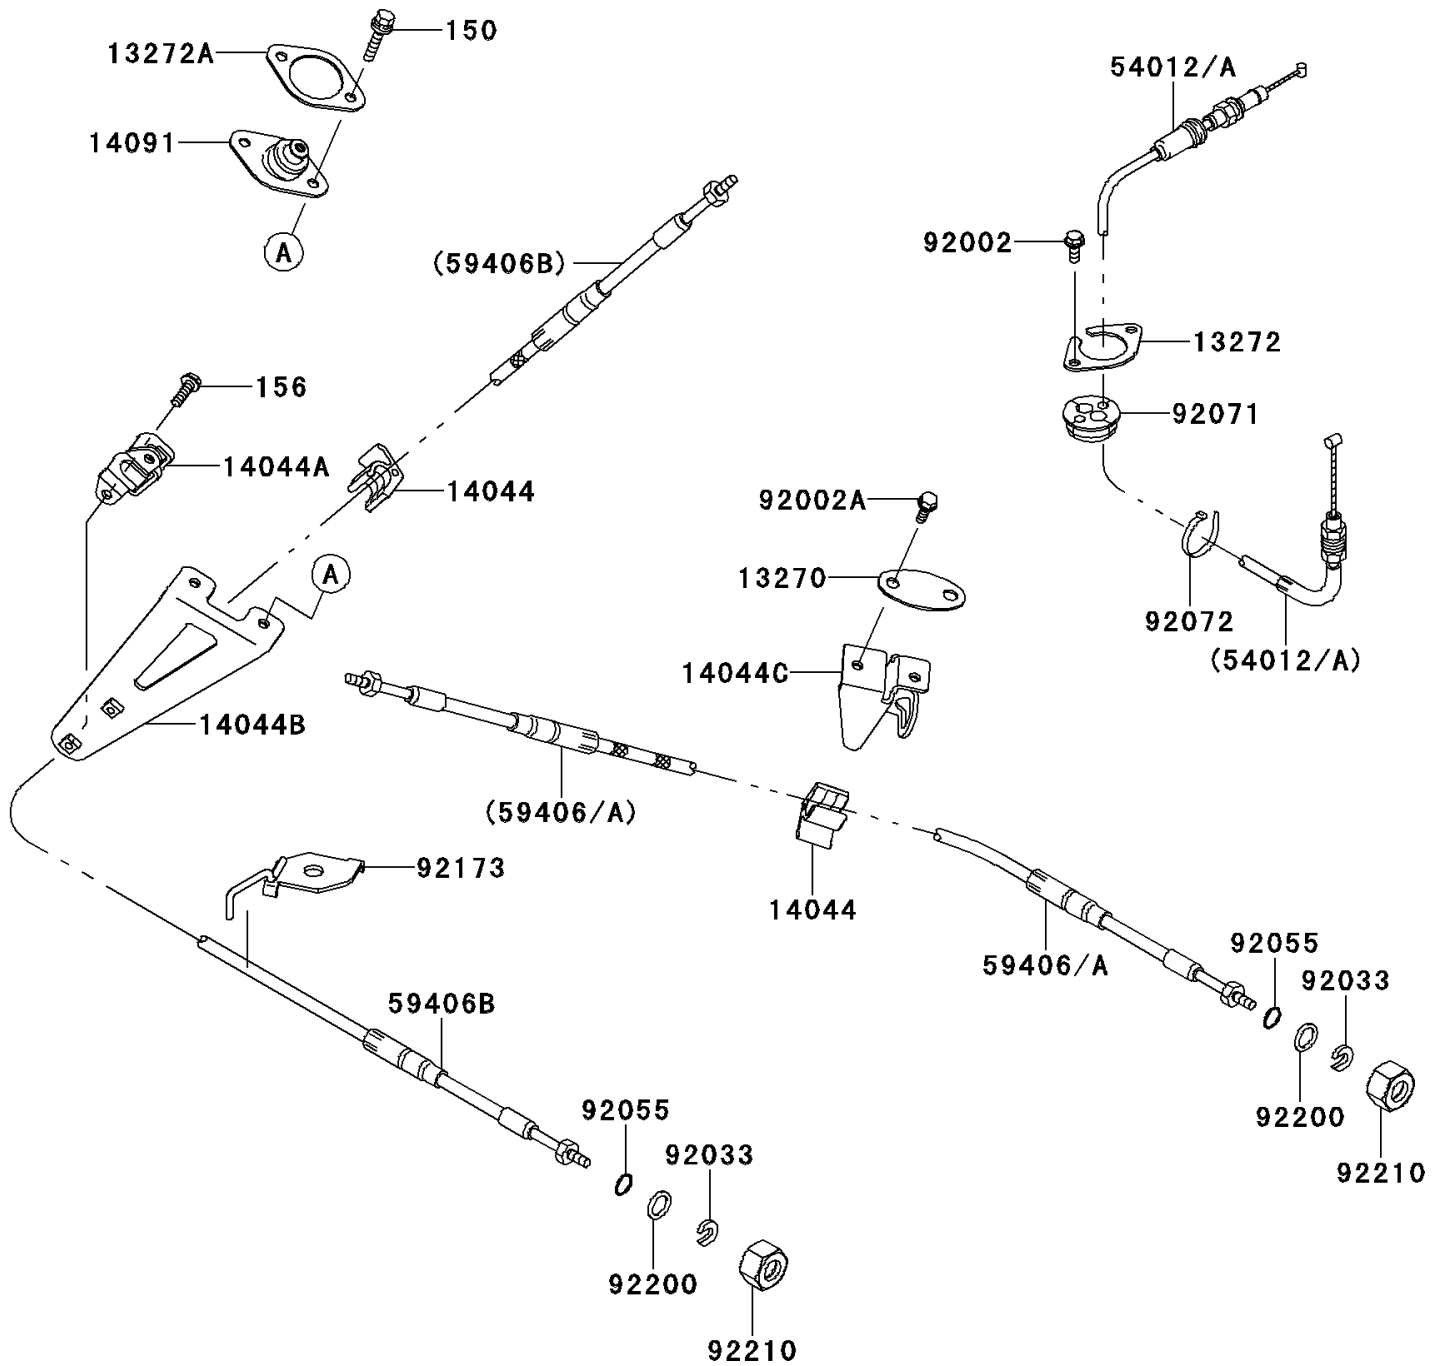

## 2011 Jet Ski® Ultra® 300LX PARTS DIAGRAM

Cables

F3175

## 2011 Jet Ski® Ultra® 300LX PARTS LIST

### Cables

ITEM NAME	PART NUMBER	QUANTITY
BOLT-WS,6X25 (Ref # 150)	150R0625	1
BOLT-WP,6X16 (Ref # 156)	156R0616	1
PLATE (Ref # 13270)	13270-3860	1
PLATE (Ref # 13272)	13272-3729	1
PLATE (Ref # 13272A)	13272-3730	1
HOLDER-CABLE (Ref # 14044)	14044-3765	1
HOLDER-CABLE,REVERSE (Ref # 14044A)	14044-3766	1
HOLDER-CABLE,REVERSE (Ref # 14044B)	14044-3767	1
HOLDER-CABLE,STEERING (Ref # 14044C)	14044-3769	1
COVER (Ref # 14091)	14091-3821	1
CABLE-THROTTLE (Ref # 54012A)	54012-3777	1
CABLE-STRG (Ref # 59406A)	59406-3785	1
CABLE-STRG,REVERSE (Ref # 59406B)	59406-3786	1
BOLT,6X16 (Ref # 92002)	92002-3728	1
BOLT,6X20 (Ref # 92002A)	92002-3755	1
RING-SNAP (Ref # 92033)	92033-3735	1
RING-O (Ref # 92055)	92055-3778	1
GROMMET,HARNESS (Ref # 92071)	92071-3790	1
BAND,L=368.3 (Ref # 92072)	92072-3872	1
CLAMP (Ref # 92173)	92173-3704	1
WASHER,14.5X20X1.5 (Ref # 92200)	92200-3793	1
NUT,22MM (Ref # 92210)	92210-3772	1