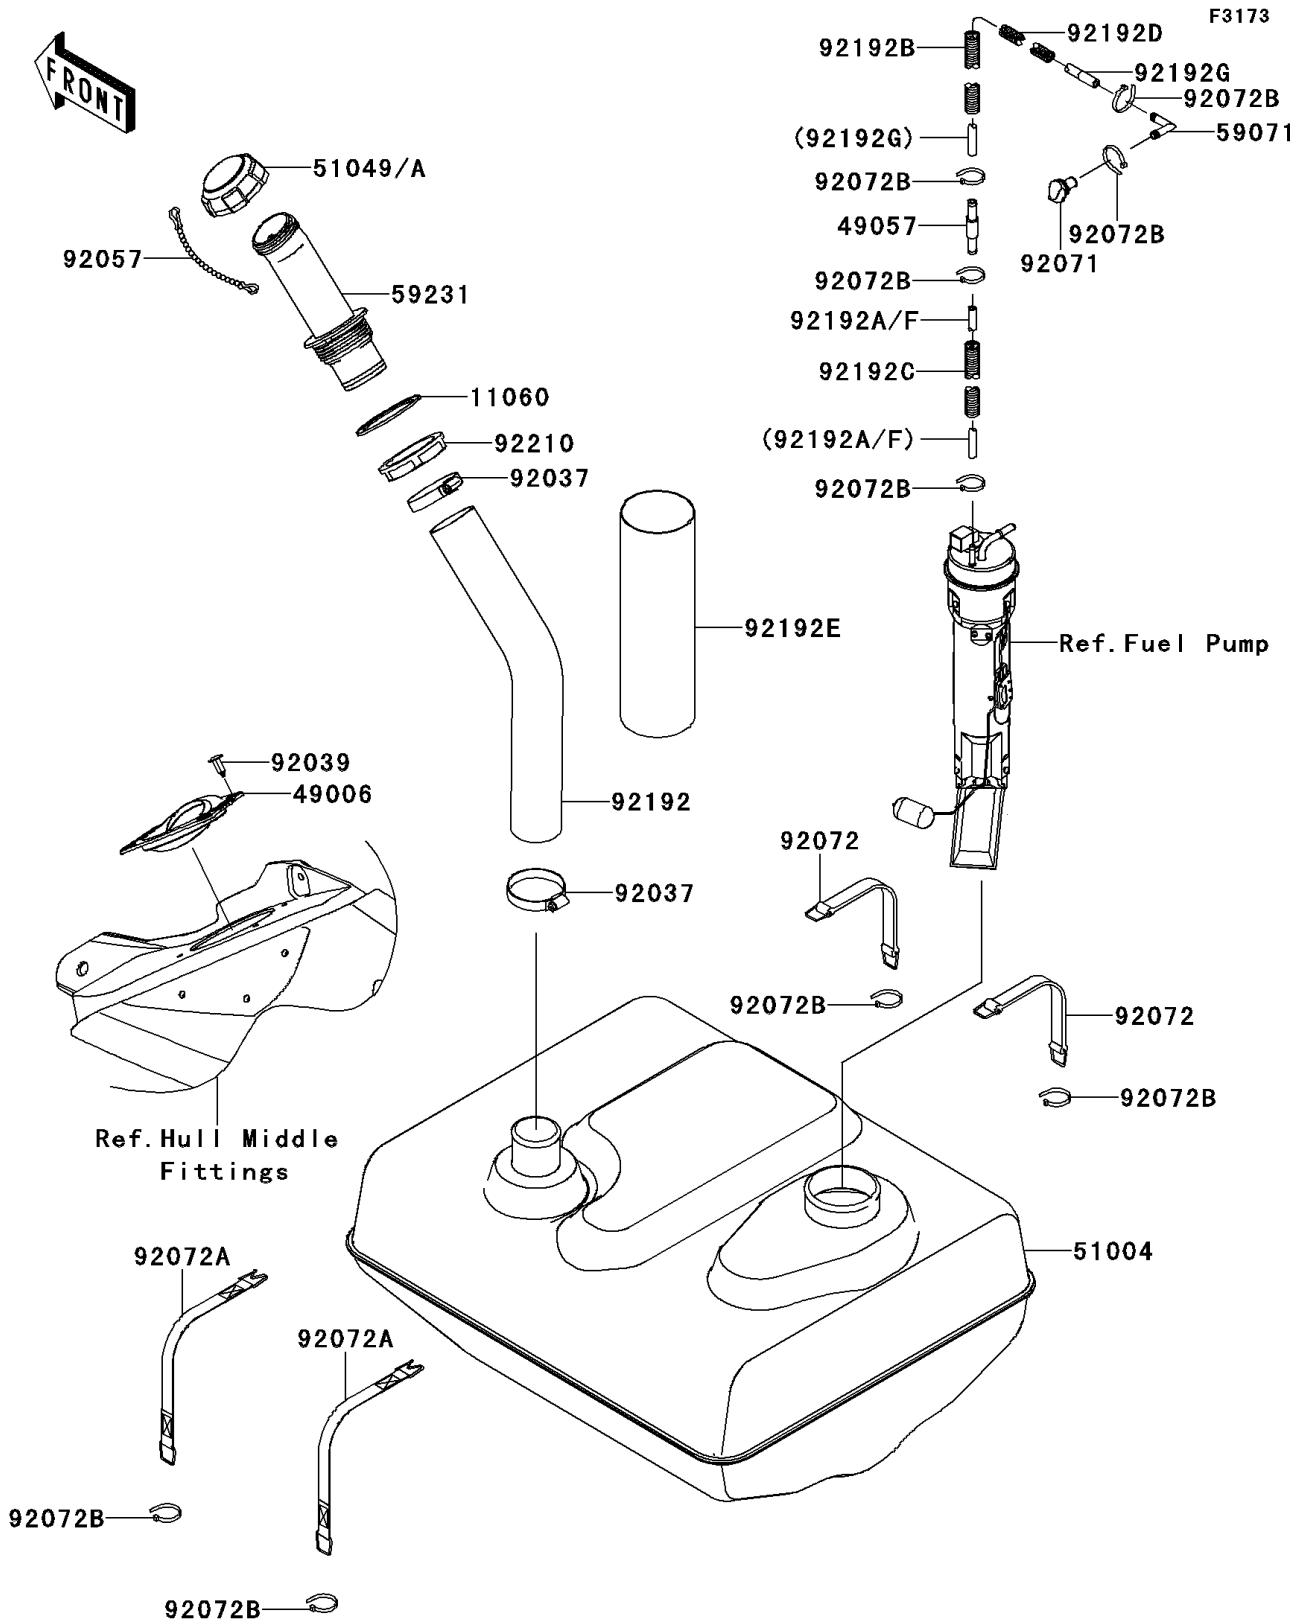

2011 Jet Ski® Ultra® 300LX PARTS DIAGRAM

Fuel Tank

2011 Jet Ski® Ultra® 300LX PARTS LIST

Fuel Tank

ITEM NAME	PART NUMBER	QUANTITY
GASKET,FUEL-FILLER (Ref # 11060)	11060-3780	1
BOOT (Ref # 49006)	49006-3719	1
VALVE-RELIEF (Ref # 49057)	49057-3707	1
TANK-FUEL (Ref # 51004)	51004-3749	1
CAP-TANK,FUEL (Ref # 51049A)	51049-3726	1
JOINT (Ref # 59071)	59071-3736	1
FILLER,FUEL TANK (Ref # 59231)	59231-3727	1
CLAMP (Ref # 92037)	92037-3738	1
RIVET (Ref # 92039)	92039-3788	1
CHAIN,COVER,L=100 (Ref # 92057)	92057-3704	1
GROMMET (Ref # 92071)	92071-3841	1
BAND (Ref # 92072)	92072-3845	1
BAND (Ref # 92072A)	92072-3847	1
BAND,L=100.08 (Ref # 92072B)	92072-3882	1
TUBE,FUEL TANK-FILLER (Ref # 92192)	92192-1044	1
TUBE,CORRUGATED,15.3X20.6X650 (Ref # 92192B)	92192-3748	1
TUBE,CORRUGATED,L=120 (Ref # 92192C)	92192-3749	1
TUBE,CORRUGATED,L=350 (Ref # 92192D)	92192-3788	1
TUBE,86X89X300 (Ref # 92192E)	92192-3822	1
TUBE,5.8X10.8X100 (Ref # 92192F)	92192-3840	1
TUBE,5.8X10.8X1000 (Ref # 92192G)	92192-3849	1
NUT,FUEL FILLER (Ref # 92210)	92210-3802	1