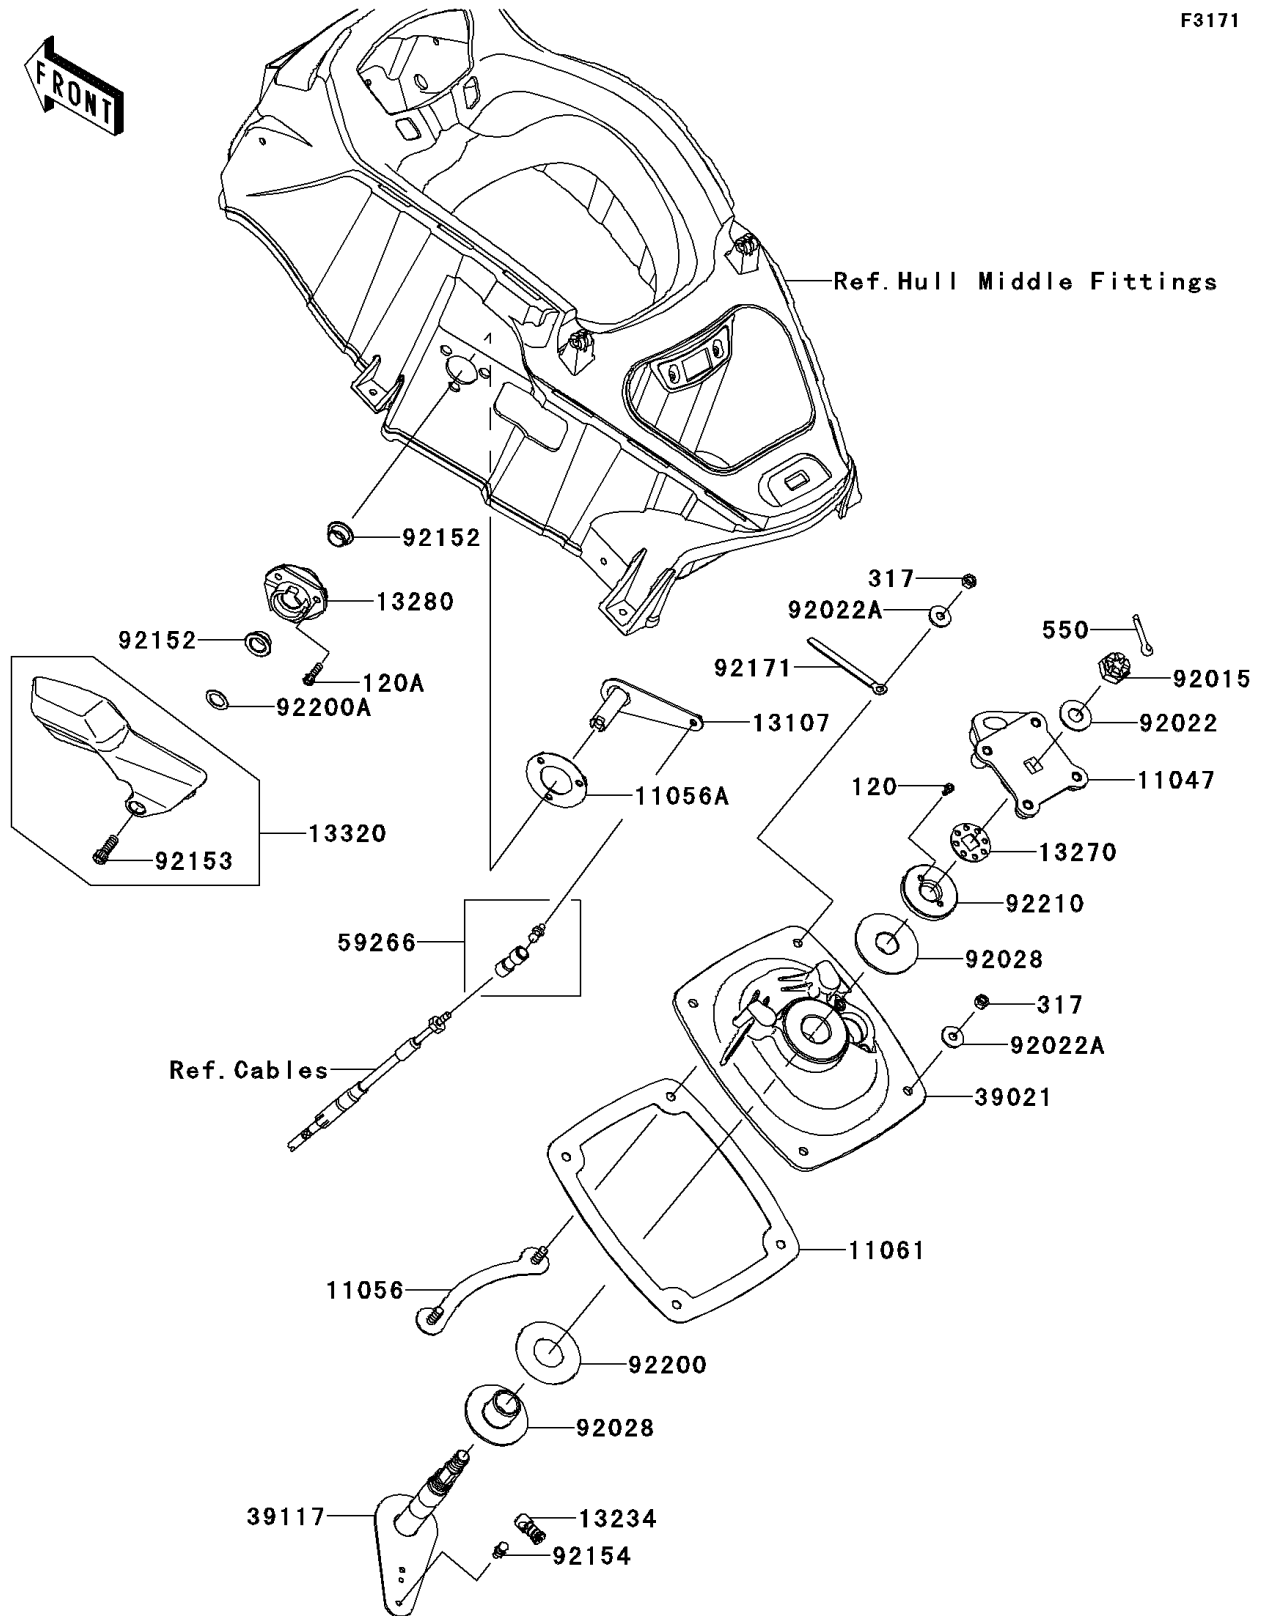

2011 Jet Ski® Ultra® 300LX PARTS DIAGRAM

Handle Pole

F3171

2011 Jet Ski® Ultra® 300LX PARTS LIST

Handle Pole

ITEM NAME	PART NUMBER	QUANTITY
BOLT-SOCKET,5X10 (Ref # 120)	120R0510	1
BOLT-SOCKET,6X20 (Ref # 120A)	120R0620	1
NUT-HEX-SMALL (Ref # 317)	317R0800	1
PIN-COTTER,3X35 (Ref # 550)	550S3035	1
BRACKET,HANDLE HOLDER (Ref # 11047)	11047-3759	1
BRACKET,HANDLE POLE BRACKET (Ref # 11056)	11056-3712	1
BRACKET (Ref # 11056A)	11056-3713	1
GASKET,HANDLE POLE BRACKET (Ref # 11061)	11061-3739	1
SHAFT (Ref # 13107)	13107-3799	1
SHAFT-COMP (Ref # 13234)	13234-3713	1
PLATE,STEERING NUT (Ref # 13270)	13270-3808	1
HOLDER (Ref # 13280)	13280-3752	1
LEVER-ASSY,REVERSE (Ref # 13320)	13320-3720	1
BRACKET-HANDLE POLE (Ref # 39021)	39021-3716	1
SHAFT-STRG (Ref # 39117)	39117-3715	1
JOINT-BALL (Ref # 59266)	59266-3710	1
NUT,CASTLE,14MM (Ref # 92015)	92015-3805	1
WASHER,15X34X2.0 (Ref # 92022)	92022-3738	1
WASHER,8.4X23X2.5 (Ref # 92022A)	92022-3744	1
BUSHING,STEERING (Ref # 92028)	92028-3748	1
COLLAR (Ref # 92152)	92152-3748	1
BOLT,SOCKET,8X25 (Ref # 92153)	92153-3739	1
BOLT,BALL,6MM (Ref # 92154)	92154-3710	1
CLAMP,L=150 (Ref # 92171)	92171-3717	1
WASHER,32.5X70X2 (Ref # 92200)	92200-3718	1
WASHER,16.5X25X1 (Ref # 92200A)	92200-3800	1
NUT,STEERING SHAFT,22MM (Ref # 92210)	92210-3800	1