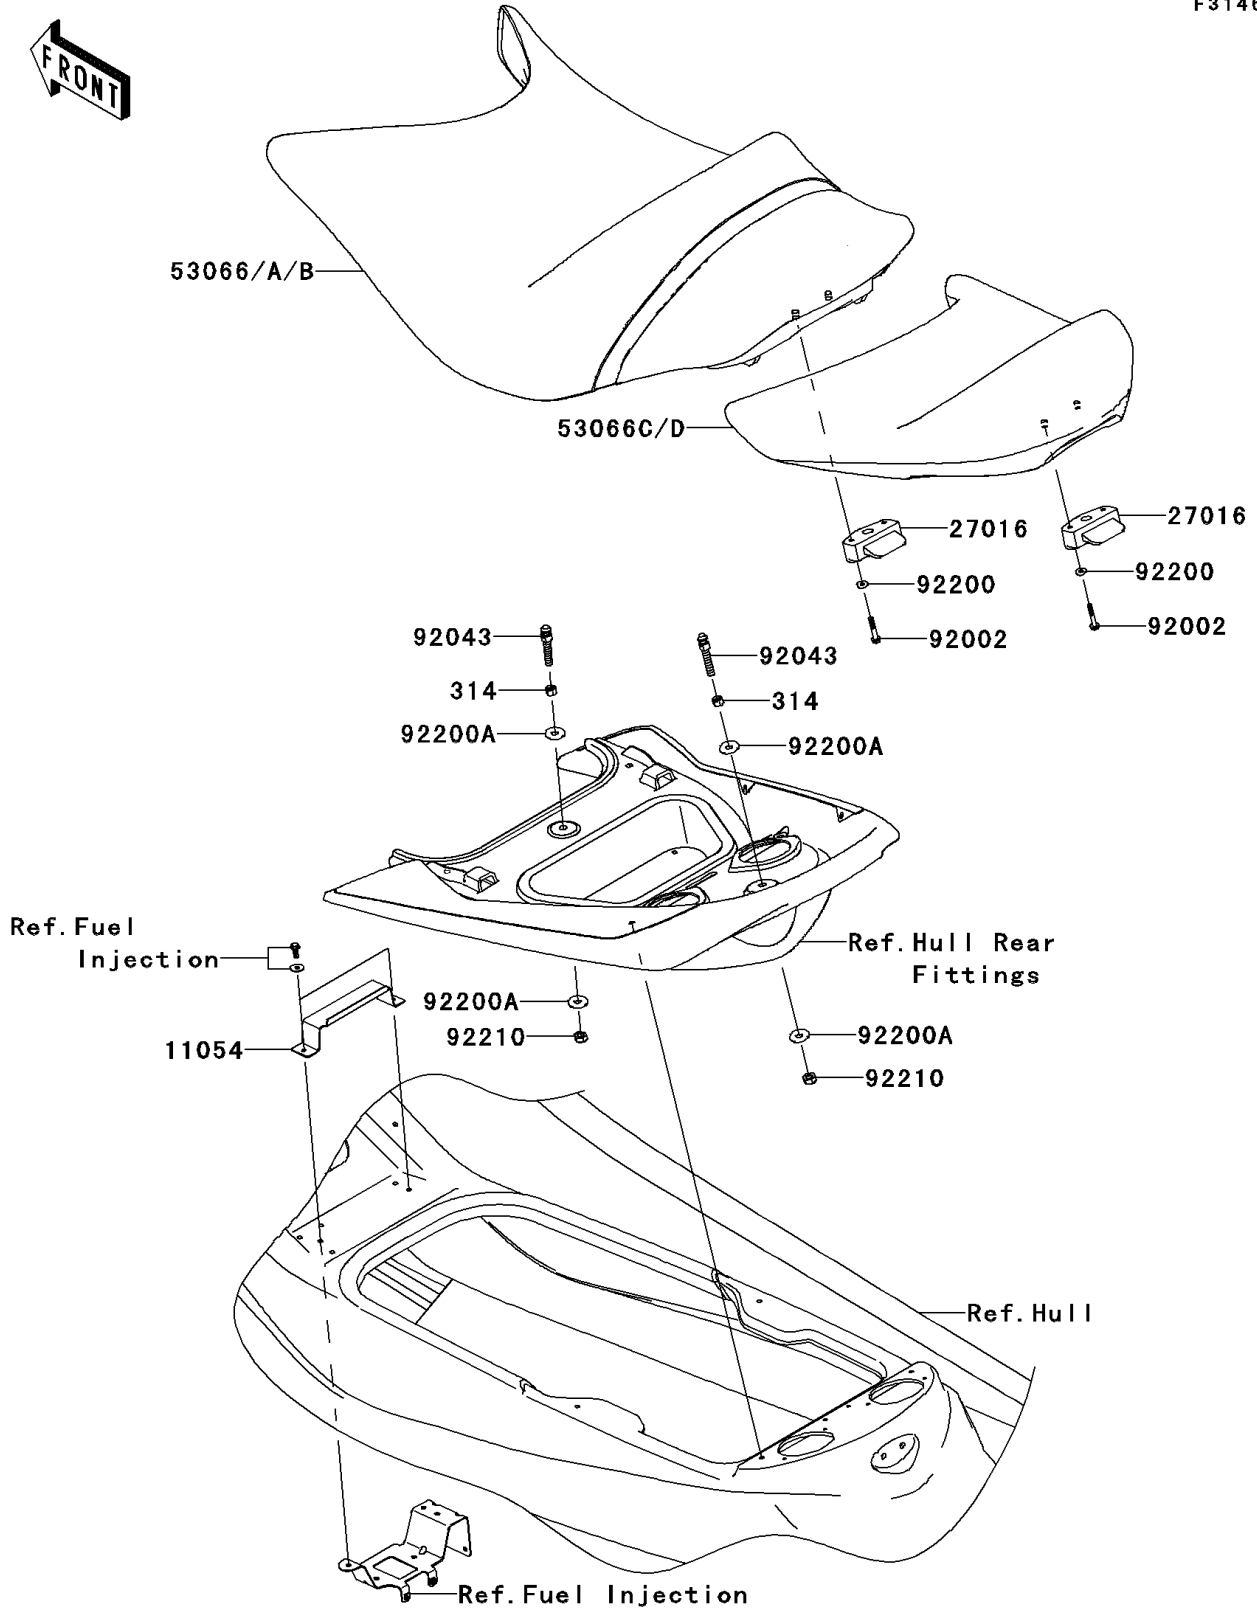

2011 Jet Ski® Ultra® 300LX PARTS DIAGRAM

Seat

F3146

2011 Jet Ski® Ultra® 300LX PARTS LIST

Seat

ITEM NAME	PART NUMBER	QUANTITY
NUT-HEX-FINE,10MM (Ref # 314)	314R1000	1
BRACKET,FRONT SEAT (Ref # 11054)	11054-3702	1
LOCK-ASSY,SEAT,FR&RR (Ref # 27016)	27016-3758	1
SEAT,FR,BLK+SIL+BAND BLK (Ref # 53066B)	53066-3730-13X	1
SEAT-ASSY,RR,BLACK/SILVER (Ref # 53066C)	53066-3731-13B	1
BOLT,6X40 (Ref # 92002)	92002-3716	1
PIN (Ref # 92043)	92043-3763	1
WASHER,6.5X16X2.0 (Ref # 92200)	92200-1543	1
WASHER (Ref # 92200A)	92200-3762	1
NUT,LOCK,10MM (Ref # 92210)	92210-3792	1