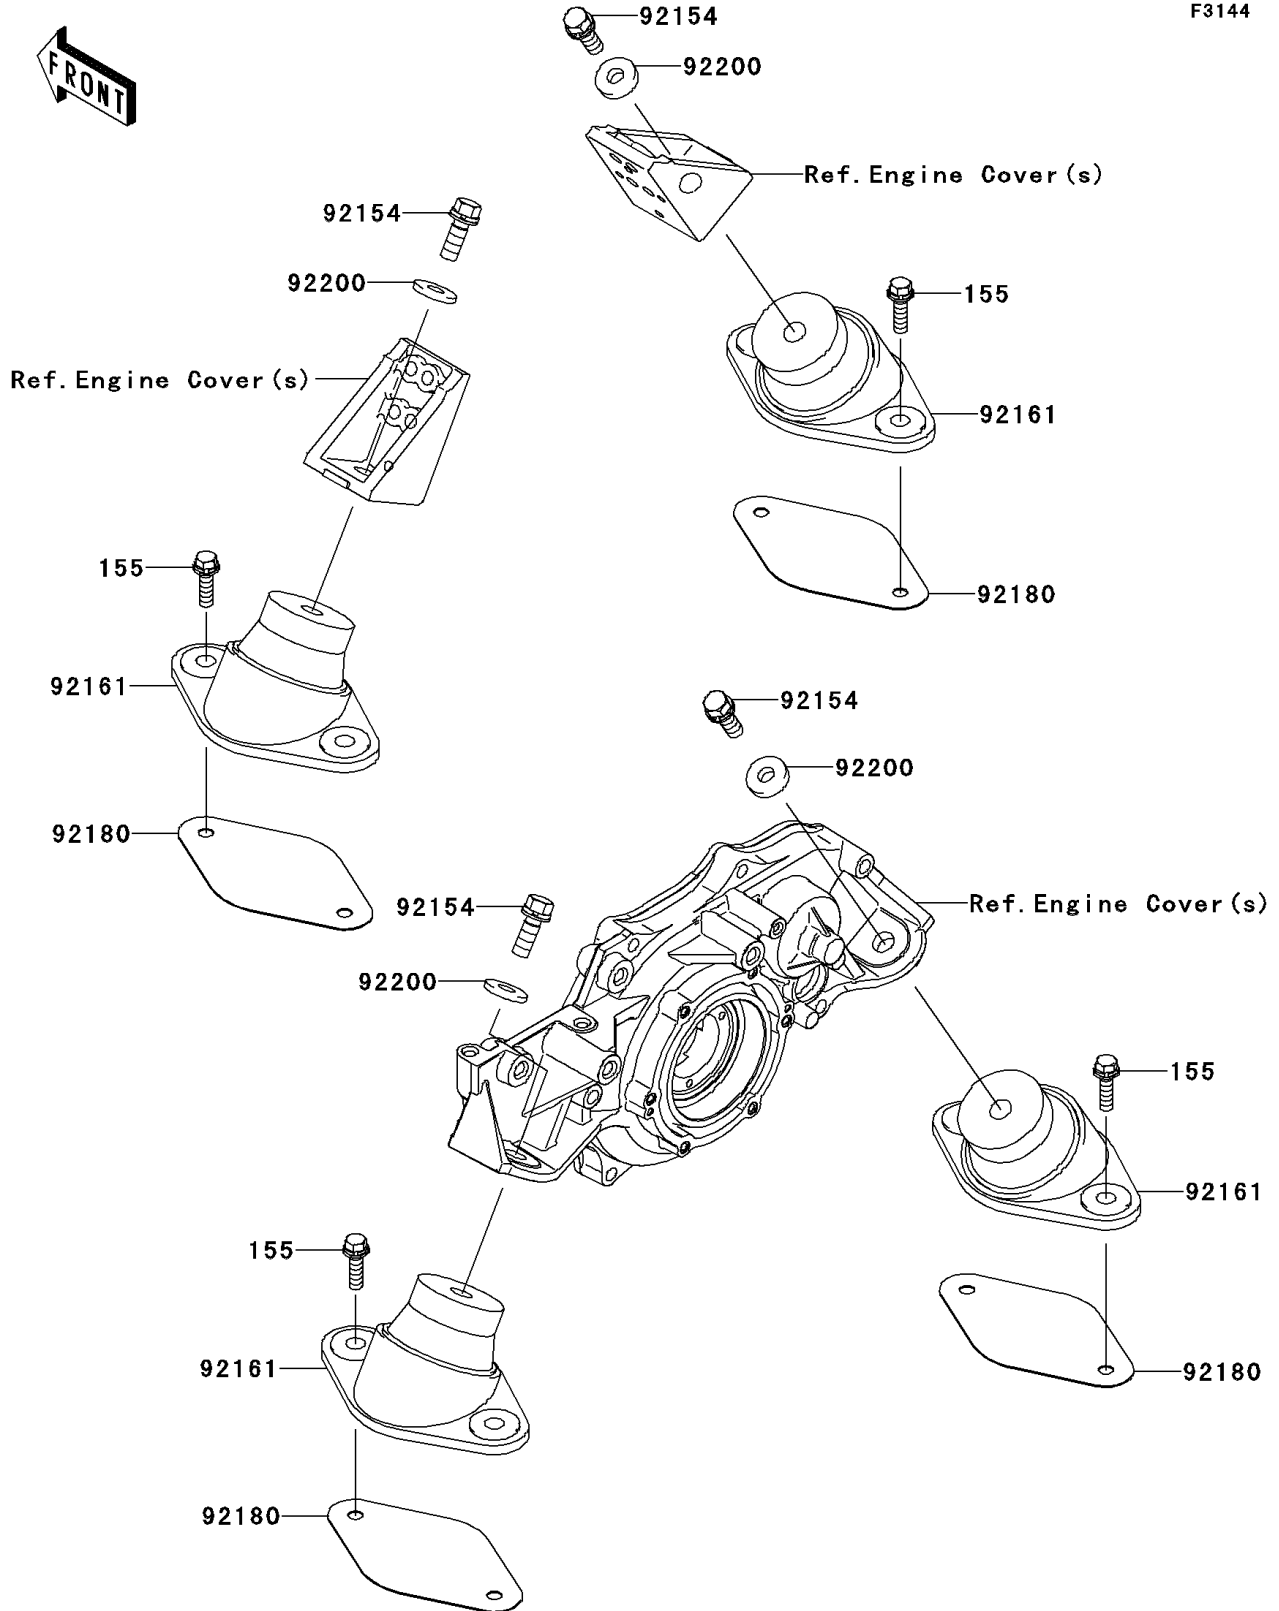

2011 Jet Ski® Ultra® 300LX PARTS DIAGRAM

Engine Mount

F3144

2011 Jet Ski® Ultra® 300LX PARTS LIST

Engine Mount

ITEM NAME	PART NUMBER	QUANTITY
BOLT-WSP-SMALL,8X30 (Ref # 155)	155R0830	1
BOLT,WSP,10X30 (Ref # 92154)	92154-3715	1
DAMPER,ENGINE MOUNT (Ref # 92161)	92161-3789	1
SHIM,T=1.0 (Ref # 92180)	92180-3716	1
WASHER,10.5X26X4 (Ref # 92200)	92200-3798	1