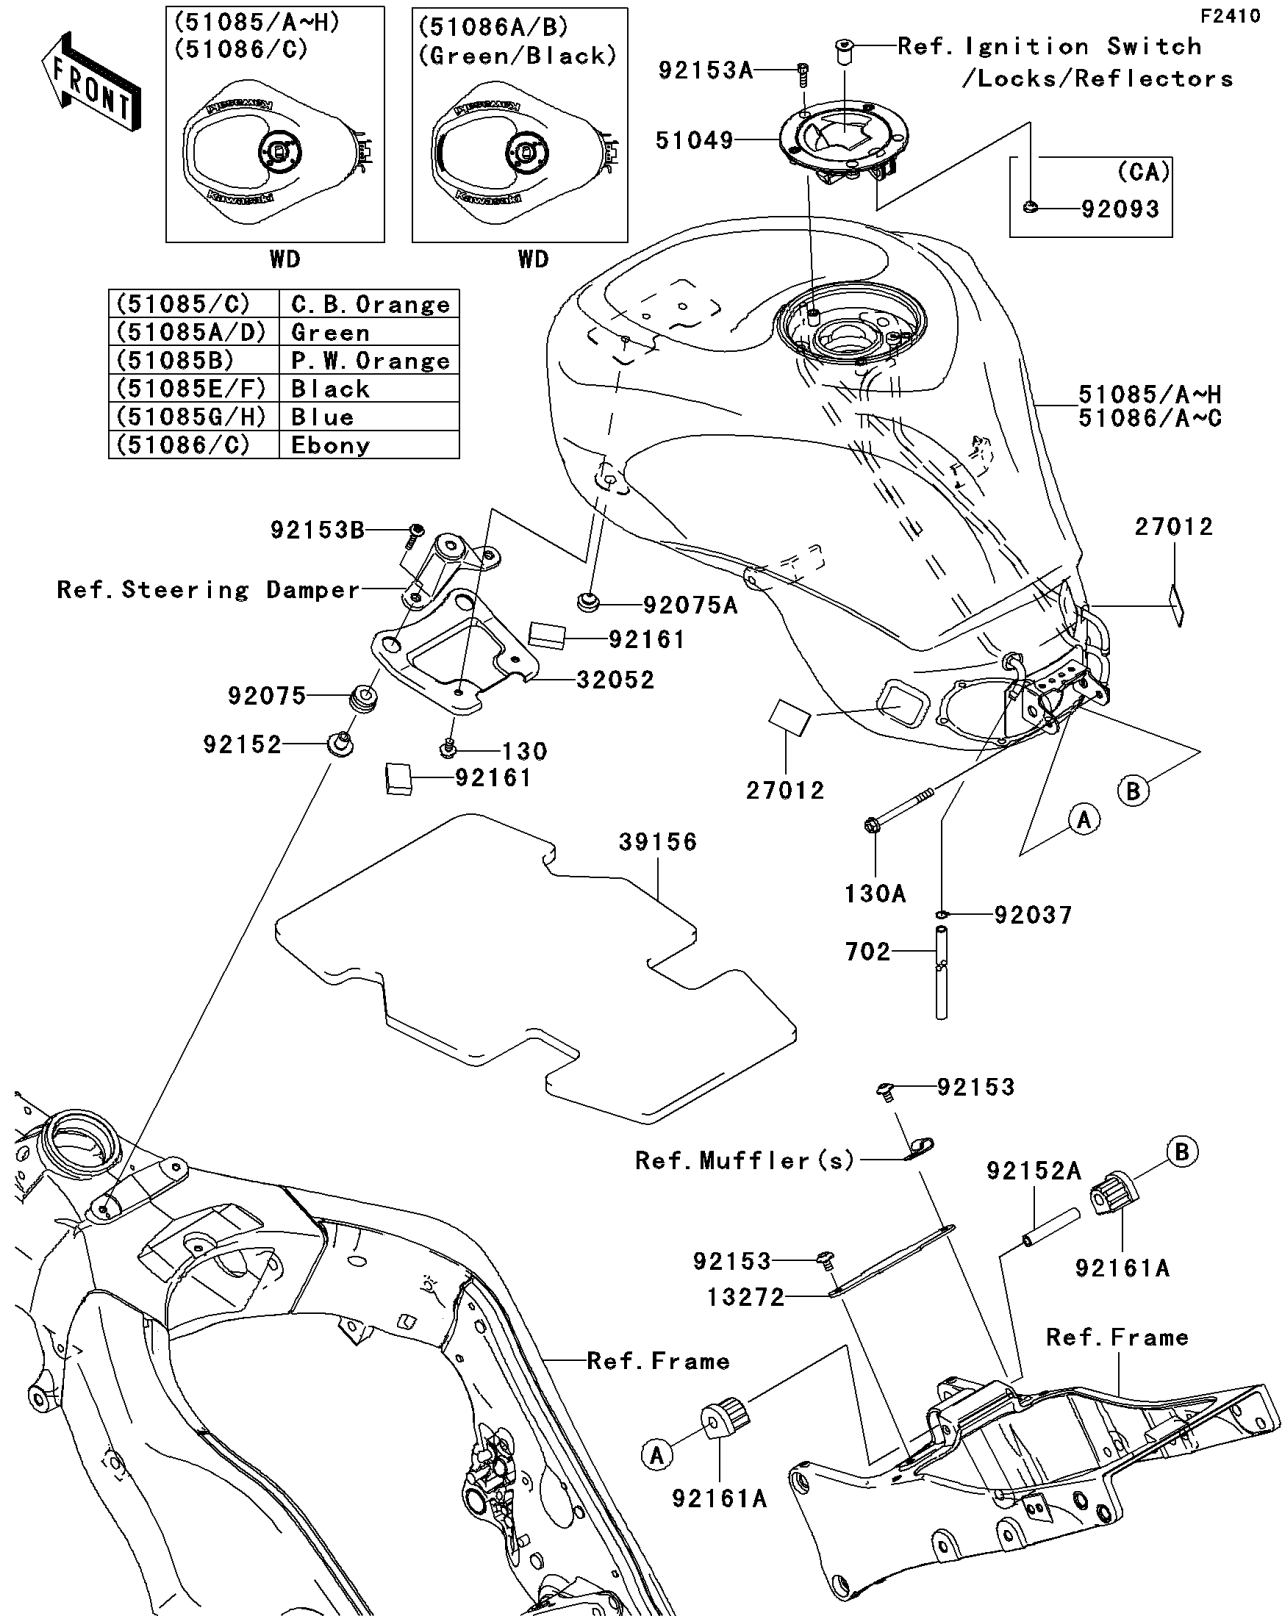

2008 NINJA® ZX™-10R PARTS DIAGRAM

Fuel Tank

2008 NINJA® ZX™-10R PARTS LIST

Fuel Tank

ITEM NAME	PART NUMBER	QUANTITY
PLATE,FUEL TANK,RR (Ref # 13272)	13272-0505	1
HOOK (Ref # 27012)	27012-0115	1
BRACKET-TANK,FR (Ref # 32052)	32052-0095	1
PAD,FUEL TANK (Ref # 39156)	39156-0451	1
CAP-TANK,FUEL (Ref # 51049)	51049-0014	1
CLAMP,TUBE (Ref # 92037)	92037-010	1
DAMPER,RUBBER (Ref # 92075)	92075-1123	1
DAMPER (Ref # 92075A)	92075-1983	1
COLLAR (Ref # 92152)	92152-0091	1
COLLAR,6.8X10X60 (Ref # 92152A)	92152-1182	1
BOLT,SOCKET,6X10 (Ref # 92153)	92153-0410	1
BOLT,SOCKET,5X16 (Ref # 92153A)	92153-1616	1
BOLT,SOCKET,6X30 (Ref # 92153B)	92153-1627	1
BOLT-FLANGED,6X10 (Ref # 130)	130BA0610	1
BOLT-FLANGED,6X70 (Ref # 130A)	130BB0670	1
TUBE-RUBBER,6X9X750 (Ref # 702)	702A06750	1
DAMPER (Ref # 92161)	92161-0585	1
DAMPER,FUEL TANK,RR (Ref # 92161A)	92161-1330	1
TANK-COMP-FUEL,L.GREEN (Ref # 51085A)	51085-5303-777	1
TANK-COMP-FUEL,P.W.ORANGE (Ref # 51085B)	51085-5409-17H	1
TANK-COMP-FUEL,L.GREEN (Ref # 51085D)	51085-5409-777	1
TANK-COMP-FUEL,M.D,BLACK (Ref # 51085E)	51085-5411-17K	1
TANK-COMP-FUEL,M.D,BLACK (Ref # 51085F)	51085-5412-17K	1
TANK-COMP-FUEL,C.P.BLUE (Ref # 51085G)	51085-5414-723	1
TANK-COMP-FUEL,C.P.BLUE (Ref # 51085H)	51085-5415-723	1
SEAL,FUEL TANK CAP (Ref # 92093)	92093-1030	1