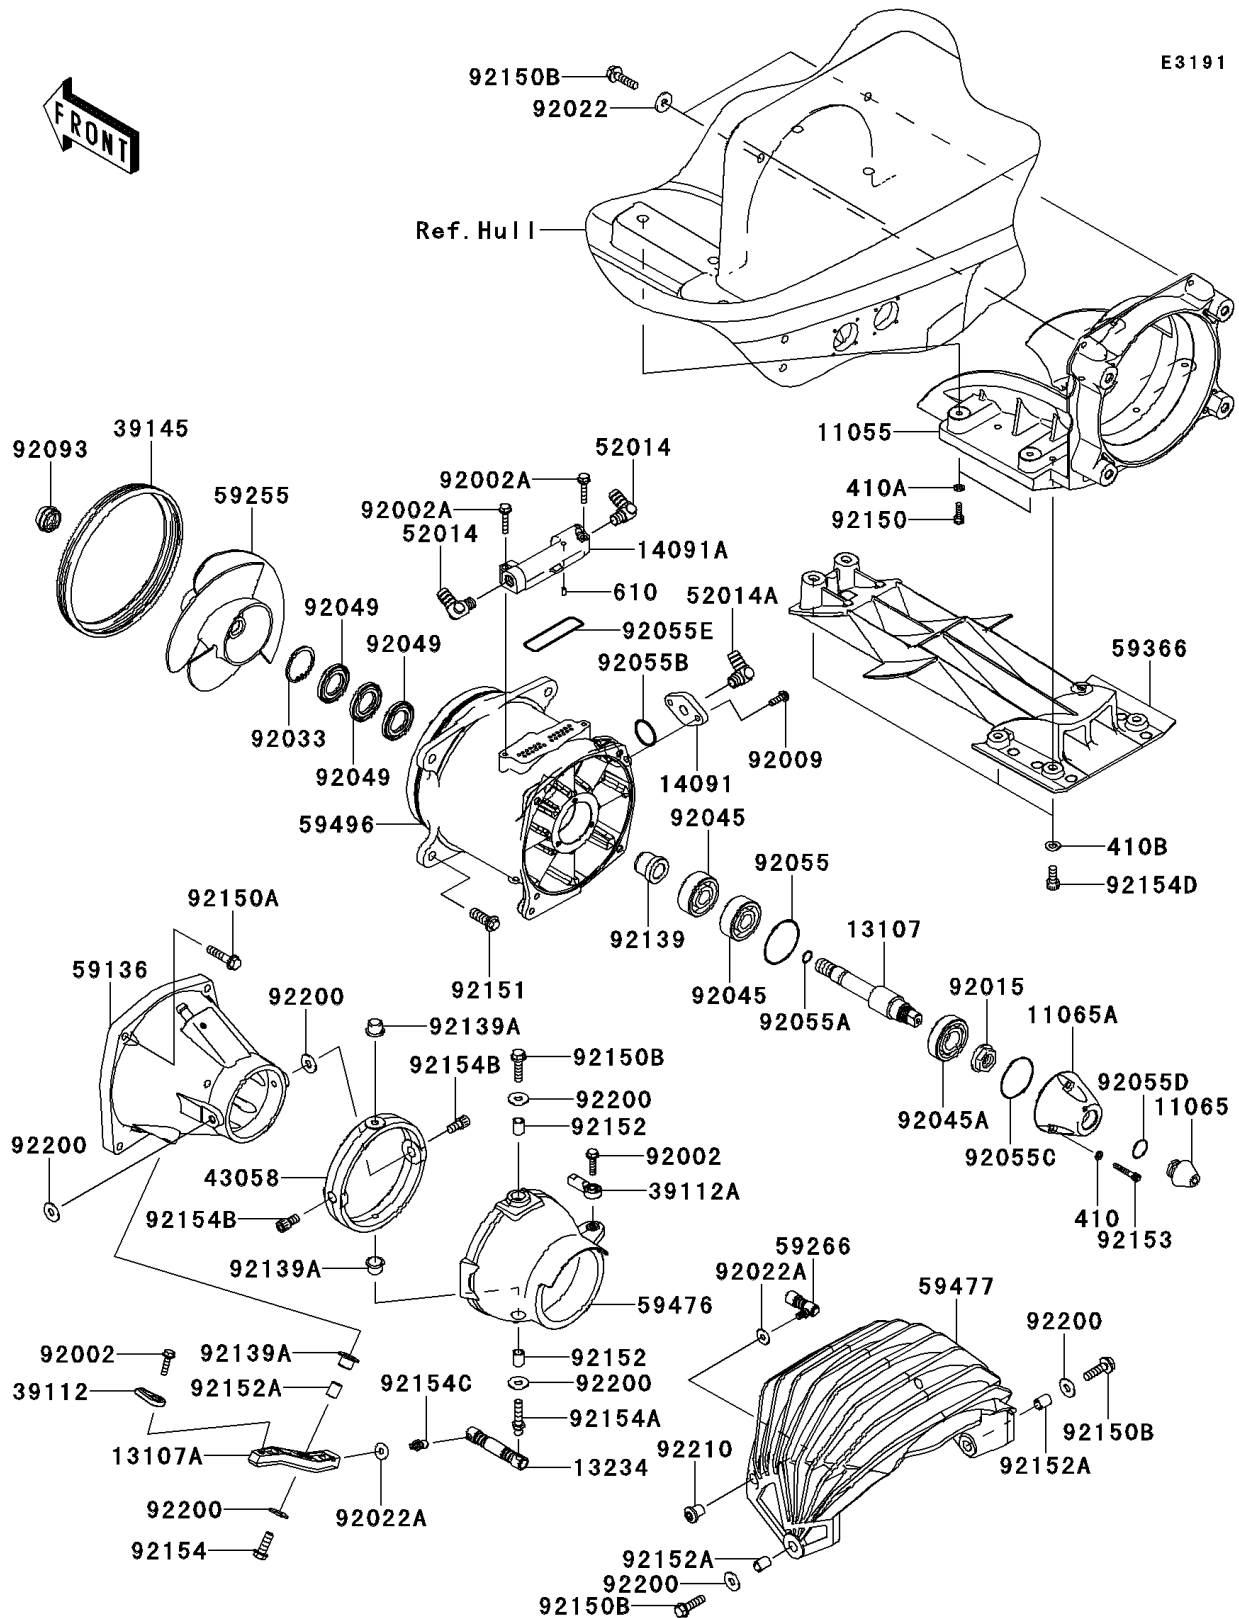

2011 Jet Ski® Ultra® 300LX PARTS DIAGRAM

Jet Pump