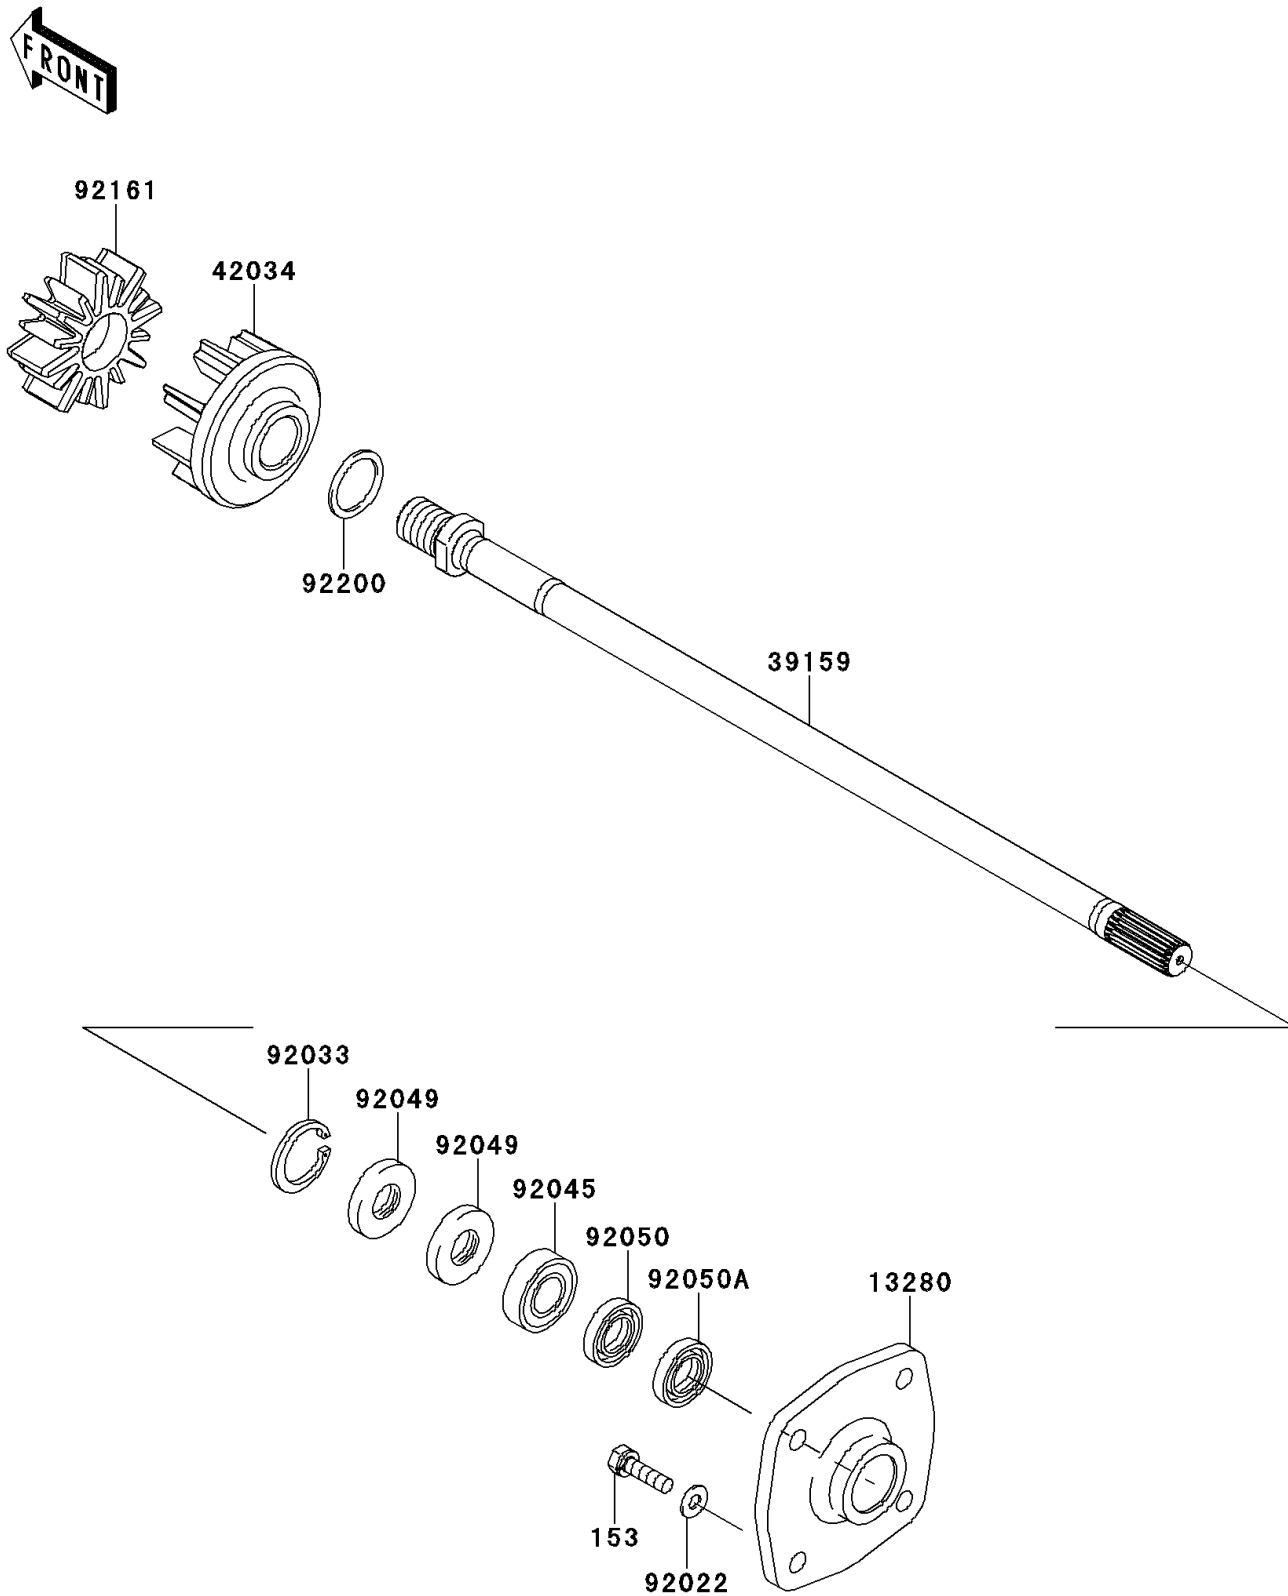

2011 Jet Ski® Ultra® 300LX PARTS DIAGRAM

Drive Shaft

E3134

2011 Jet Ski® Ultra® 300LX PARTS LIST

Drive Shaft

ITEM NAME	PART NUMBER	QUANTITY
BOLT-WS-SMALL,8X30 (Ref # 153)	153R0830	1
HOLDER (Ref # 13280)	13280-3756	1
SHAFT-DRIVE (Ref # 39159)	39159-3744	1
COUPLING (Ref # 42034)	42034-3720	1
WASHER,8.2X18X1.5 (Ref # 92022)	92022-1964	1
RING-SNAP,42MM (Ref # 92033)	92033-3713	1
BEARING-BALL,60042RD (Ref # 92045)	92045-0113	1
SEAL-OIL,S620426 (Ref # 92049)	92049-3707	1
SEAL-OIL,SCY20368 (Ref # 92050)	92050-502	1
SEAL-OIL,SC20367 (Ref # 92050A)	92050-503	1
DAMPER,COUPLING (Ref # 92161)	92161-3797	1
WASHER,30.5X38X2 (Ref # 92200)	92200-3809	1