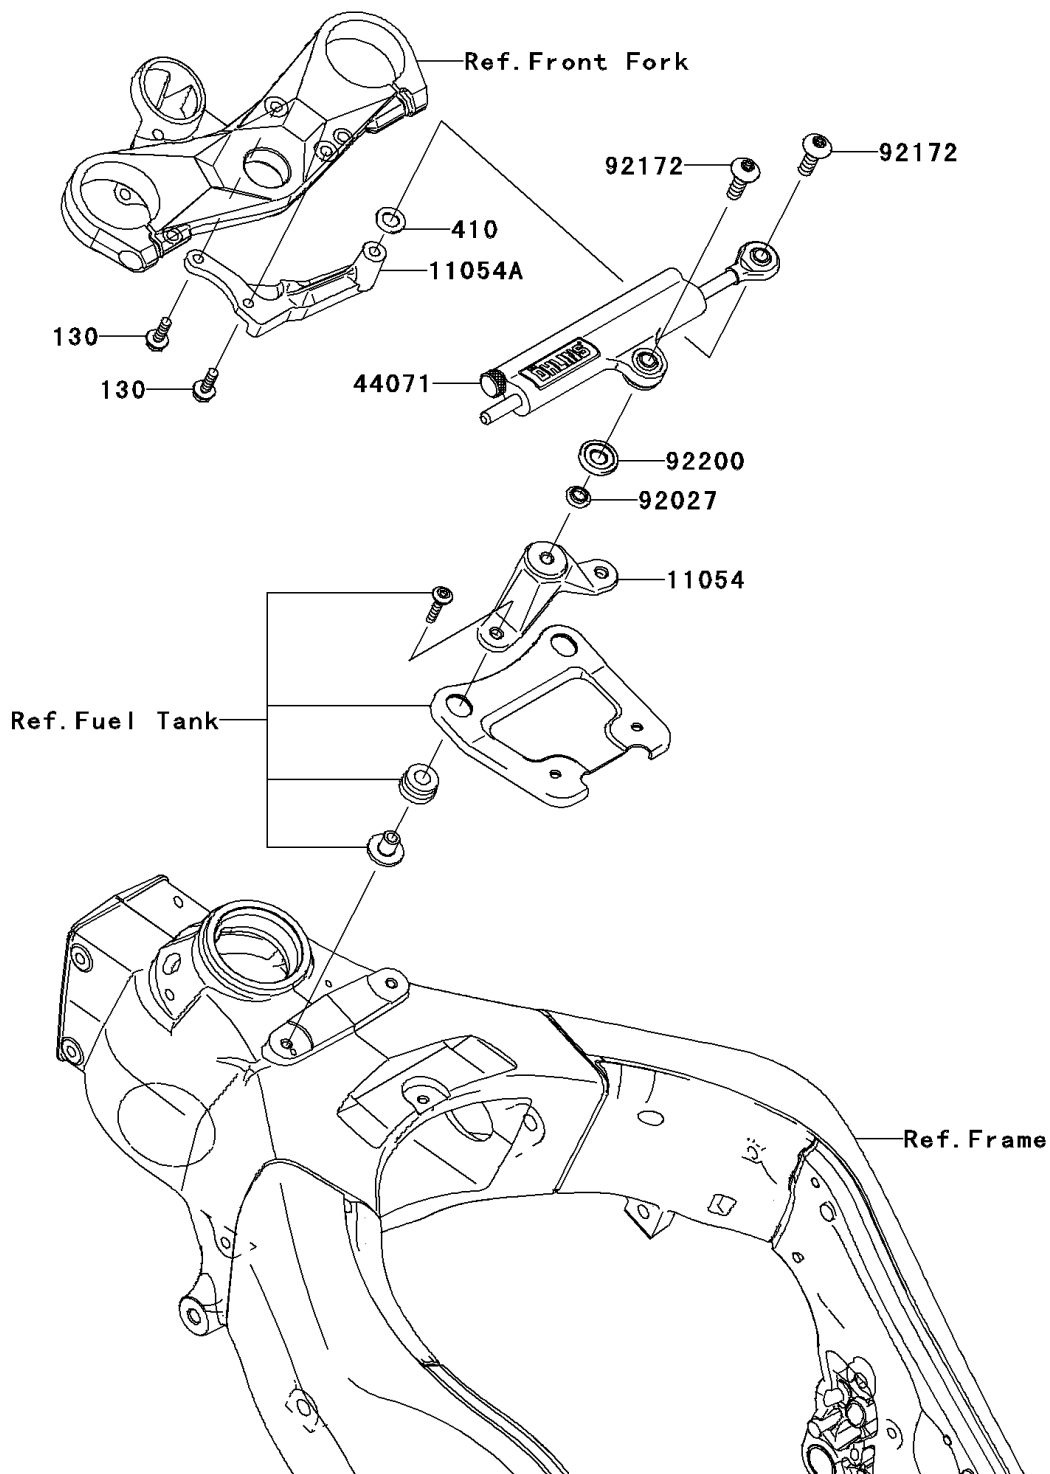

2008 NINJA® ZX™-10R PARTS DIAGRAM

Steering Damper

F2313

2008 NINJA® ZX™-10R PARTS LIST

Steering Damper

ITEM NAME	PART NUMBER	QUANTITY
BOLT-FLANGED,6X18 (Ref # 130)	130CB0618	1
WASHER-PLAIN-SMALL,8MM (Ref # 410)	410AA0800	1
BRACKET,STEERING DAMPER,BLACK (Ref # 11054)	11054-0023-18R	1
BRACKET,STEERING DAMPER (Ref # 11054A)	11054-1903	1
DAMPER-ASSY,STEERING (Ref # 44071)	44071-0412	1
COLLAR,L=3.5 (Ref # 92027)	92027-1018	1
SCREW,8X26 (Ref # 92172)	92172-0269	1
WASHER (Ref # 92200)	92200-0293	1